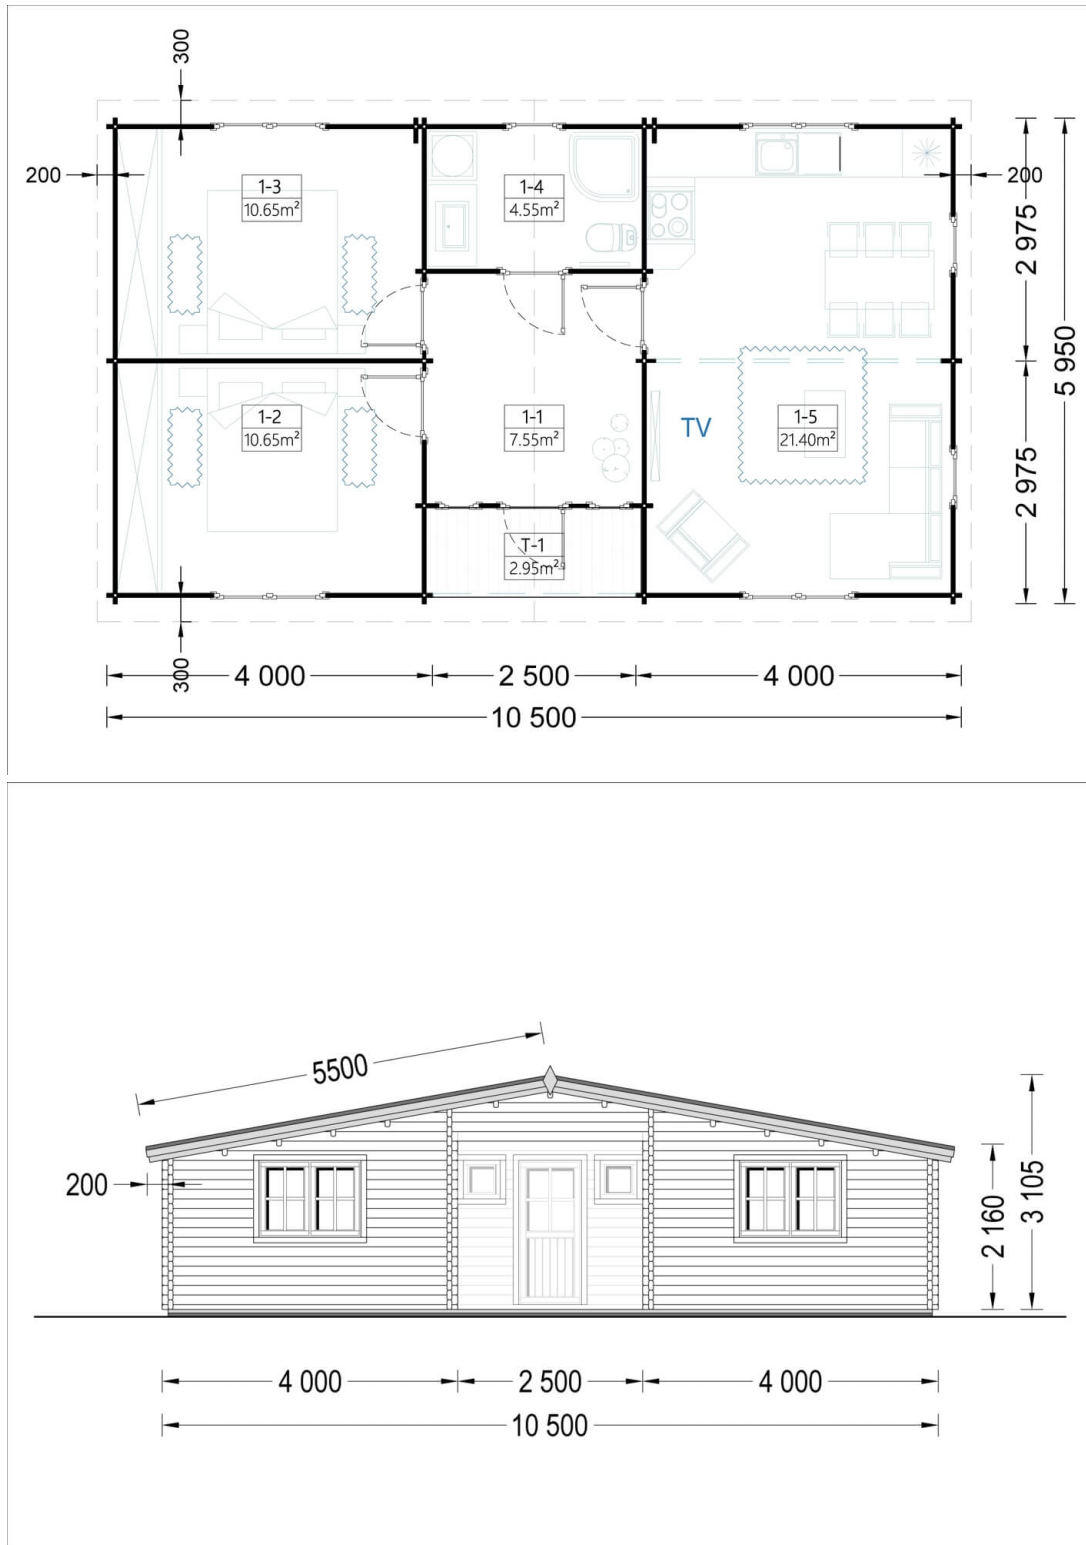

Specifications & detailed sketches

Call us **02070 994 301** Mon-Fri: 8am-5pm
clients@quick-garden.co.uk • www.quick-garden.co.uk