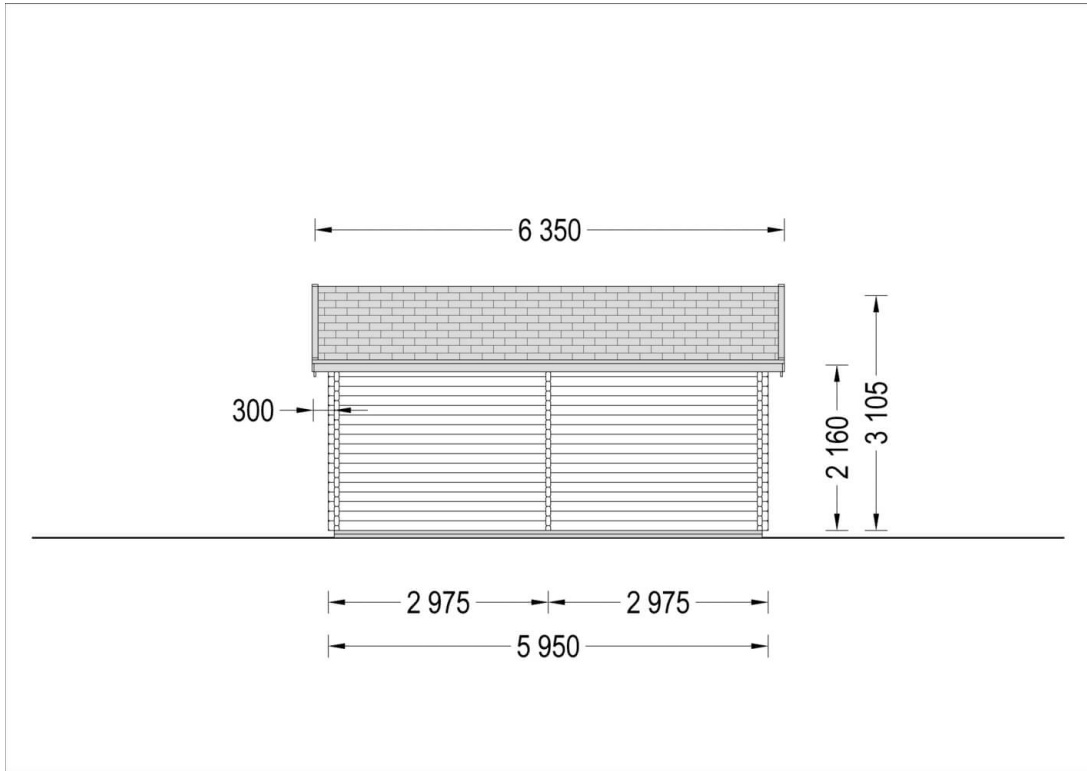

Insulated Residential Log Cabin FILL 10.5m x 6m (35x20 ft) Twin Skin

Product # AV1021

£16,994.00

£18,999.00 / You save £2,005.00

The price includes:

Double glazing, pressure treated floor bearers, flooring, storm braces, Insulation, delivery, offloading, hardware kit & VAT.

Visit our website to make sure this is the current price:

www.quick-garden.co.uk/av1021/

Finance available. Contact us!

Specifications & detailed sketches

Product specifications

Material	Slow grown spruce
External dimensions (width x depth)	1050cm x 595cm (34'5" x 19'6")
Wall	44 mm + 50 mm insulation + 44 mm
Eaves height	216cm (7'1")
Ridge height	310,5cm (10'2")
Roof Material	20 mm tongue & groove boards + 25 mm insulation
Floor Material	20 mm tongue & groove boards + 25 mm insulation
Roof area	70m ²
Roof overhang	30cm (11")
Number of rooms	4
Door (width x height)	85cm x 192cm (5 units)
Windows (width x height)	138cm x 105cm (4 units), 70cm x 105cm (3 units) and 50cm x 50cm (2 units)
Glazing	Double-Glazed
Roof Covering Material	Optional
Anti Rot Warranty	10 Year
Minimum base required	1037cm x 584cm