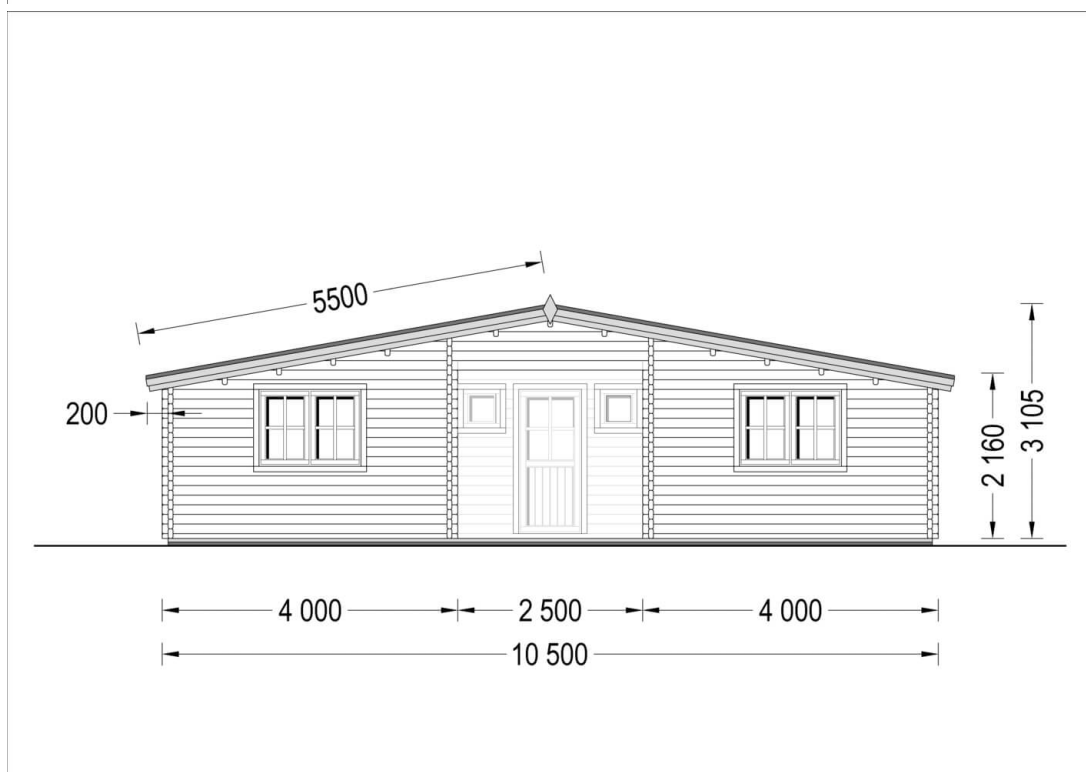

Insulated Residential Log Cabin FILL 10.5m x 6m (35x20 ft) Twin Skin

Product # AV1021

£16,994.00

£18,999.00 / You save £2,005.00

The price includes:

Double glazing, pressure treated floor bearers, flooring, storm braces, Insulation, delivery, offloading, hardware kit & VAT.

Visit our website to make sure this is the current price:

www.quick-garden.co.uk/av1021/

Finance available. Contact us!

Specifications & detailed sketches

Product specifications

Material	Slow grown spruce
External dimensions (width x depth)	1050cm x 595cm (34'5" x 19'6")
Wall	44 mm + 50 mm insulation + 44 mm
Eaves height	216cm (7'1")
Ridge height	310,5cm (10'2")
Roof Material	20 mm tongue & groove boards + 25 mm insulation
Floor Material	20 mm tongue & groove boards + 25 mm insulation
Roof area	70m ²
Roof overhang	30cm (11")
Number of rooms	4
Door (width x height)	85cm x 192cm (5 units)
Windows (width x height)	138cm x 105cm (4 units), 70cm x 105cm (3 units) and 50cm x 50cm (2 units)
Glazing	Double-Glazed
Roof Covering Material	Optional
Anti Rot Warranty	10 Year
Minimum base required	1037cm x 584cm