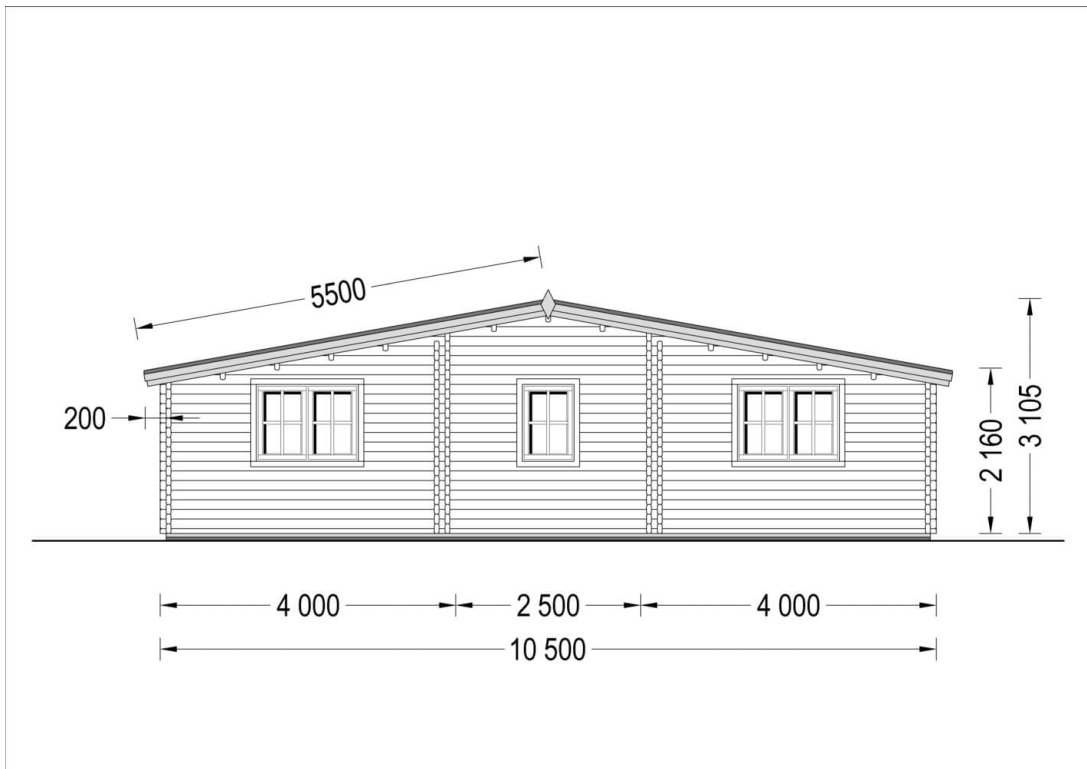

Insulated Residential Log Cabin FILL 10.5m x 6m (35x20 ft) Twin Skin

Product # AV1021

£16,994.00

£18,999.00 / You save £2,005.00

The price includes:

Double glazing, pressure treated floor bearers, flooring, storm braces, Insulation, delivery, offloading, hardware kit & VAT.

Visit our website to make sure this is the current price:

www.quick-garden.co.uk/av1021/

Finance available. Contact us!

Specifications & detailed sketches

Product specifications

Material	Slow grown spruce
External dimensions (width x depth)	1050cm x 595cm (34'5" x 19'6")
Wall	44 mm + 50 mm insulation + 44 mm
Eaves height	216cm (7'1")
Ridge height	310,5cm (10'2")
Roof Material	20 mm tongue & groove boards + 25 mm insulation
Floor Material	20 mm tongue & groove boards + 25 mm insulation
Roof area	70m ²
Roof overhang	30cm (11")
Number of rooms	4
Door (width x height)	85cm x 192cm (5 units)
Windows (width x height)	138cm x 105cm (4 units), 70cm x 105cm (3 units) and 50cm x 50cm (2 units)
Glazing	Double-Glazed
Roof Covering Material	Optional
Anti Rot Warranty	10 Year
Minimum base required	1037cm x 584cm