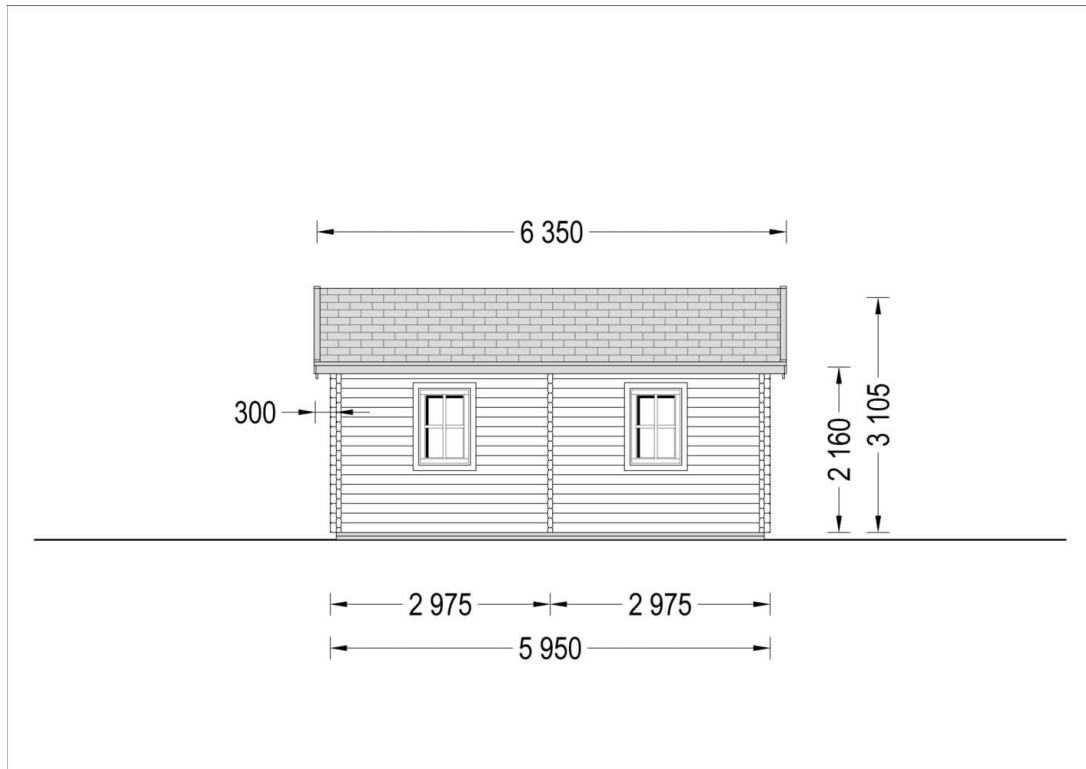

Insulated Residential Log Cabin FILL 10.5m x 6m (35x20 ft) Twin Skin

Product # AV1021

£16,994.00

£18,999.00 / You save £2,005.00

The price includes:

Double glazing, pressure treated floor bearers, flooring, storm braces, Insulation, delivery, offloading, hardware kit & VAT.

Visit our website to make sure this is the current price:

www.quick-garden.co.uk/av1021/

Finance available. Contact us!

Specifications & detailed sketches

Product specifications

Material	Slow grown spruce
External dimensions (width x depth)	1050cm x 595cm (34'5" x 19'6")
Wall	44 mm + 50 mm insulation + 44 mm
Eaves height	216cm (7'1")
Ridge height	310,5cm (10'2")
Roof Material	20 mm tongue & groove boards + 25 mm insulation
Floor Material	20 mm tongue & groove boards + 25 mm insulation
Roof area	70m ²
Roof overhang	30cm (11")
Number of rooms	4
Door (width x height)	85cm x 192cm (5 units)
Windows (width x height)	138cm x 105cm (4 units), 70cm x 105cm (3 units) and 50cm x 50cm (2 units)
Glazing	Double-Glazed
Roof Covering Material	Optional
Anti Rot Warranty	10 Year
Minimum base required	1037cm x 584cm