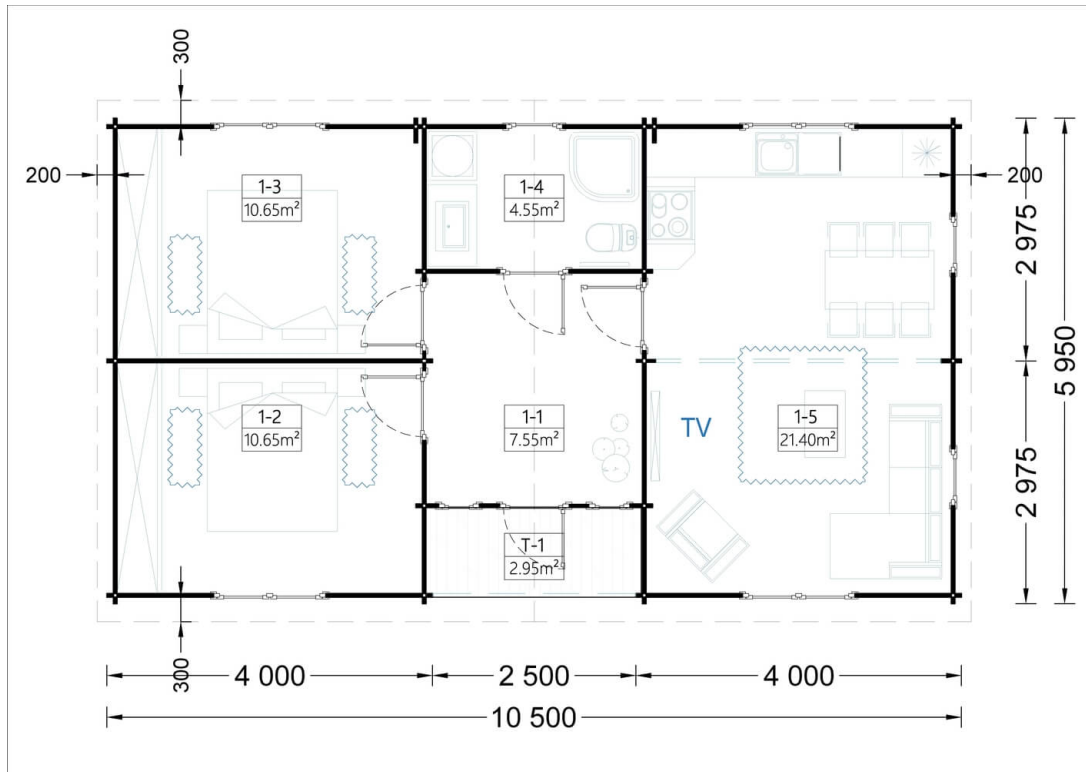

Insulated Residential Log Cabin FILL 10.5m x 6m (35x20 ft) Twin Skin

Product # AV1021

£16,994.00

£18,999.00 / You save £2,005.00

The price includes:

Double glazing, pressure treated floor bearers, flooring, storm braces, Insulation, delivery, offloading, hardware kit & VAT.

Visit our website to make sure this is the current price:

www.quick-garden.co.uk/av1021/

Finance available. Contact us!

Specifications & detailed sketches

Product specifications

Material	Slow grown spruce
External dimensions (width x depth)	1050cm x 595cm (34'5" x 19'6")
Wall	44 mm + 50 mm insulation + 44 mm
Eaves height	216cm (7'1")
Ridge height	310,5cm (10'2")
Roof Material	20 mm tongue & groove boards + 25 mm insulation
Floor Material	20 mm tongue & groove boards + 25 mm insulation
Roof area	70m ²
Roof overhang	30cm (11")
Number of rooms	4
Door (width x height)	85cm x 192cm (5 units)
Windows (width x height)	138cm x 105cm (4 units), 70cm x 105cm (3 units) and 50cm x 50cm (2 units)
Glazing	Double-Glazed
Roof Covering Material	Optional
Anti Rot Warranty	10 Year
Minimum base required	1037cm x 584cm