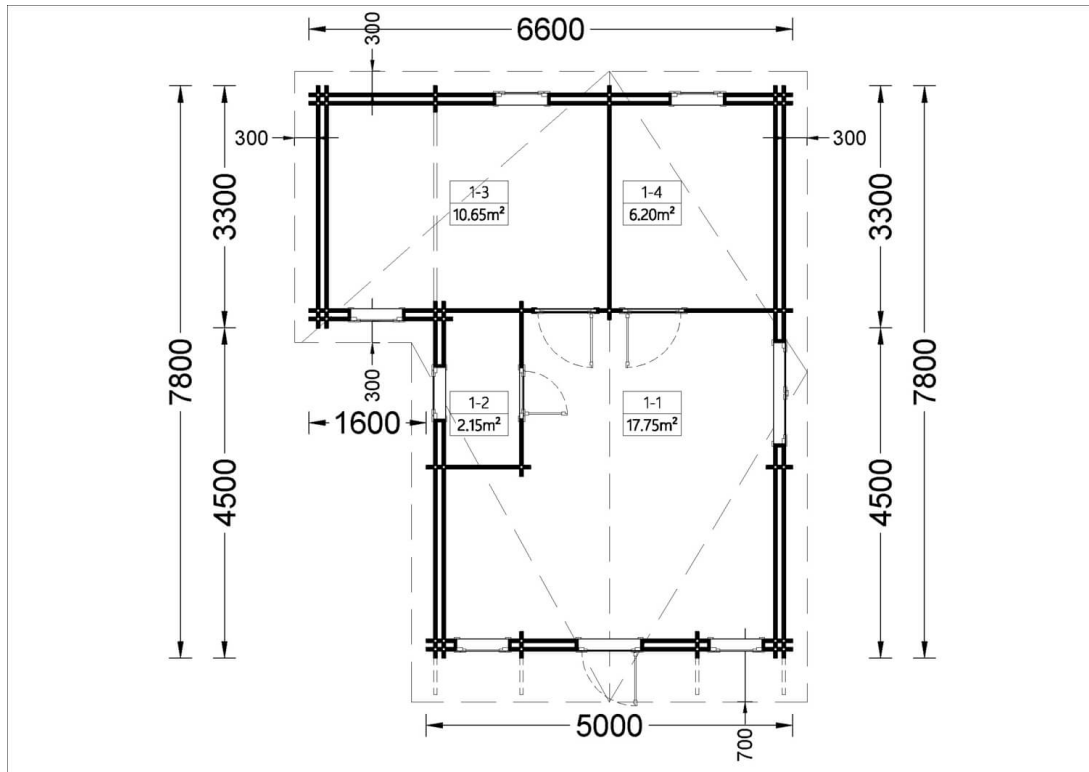

Specifications & detailed sketches

Call us **02070 994 301** Mon-Fri: 8am-5pm
clients@quick-garden.co.uk • www.quick-garden.co.uk