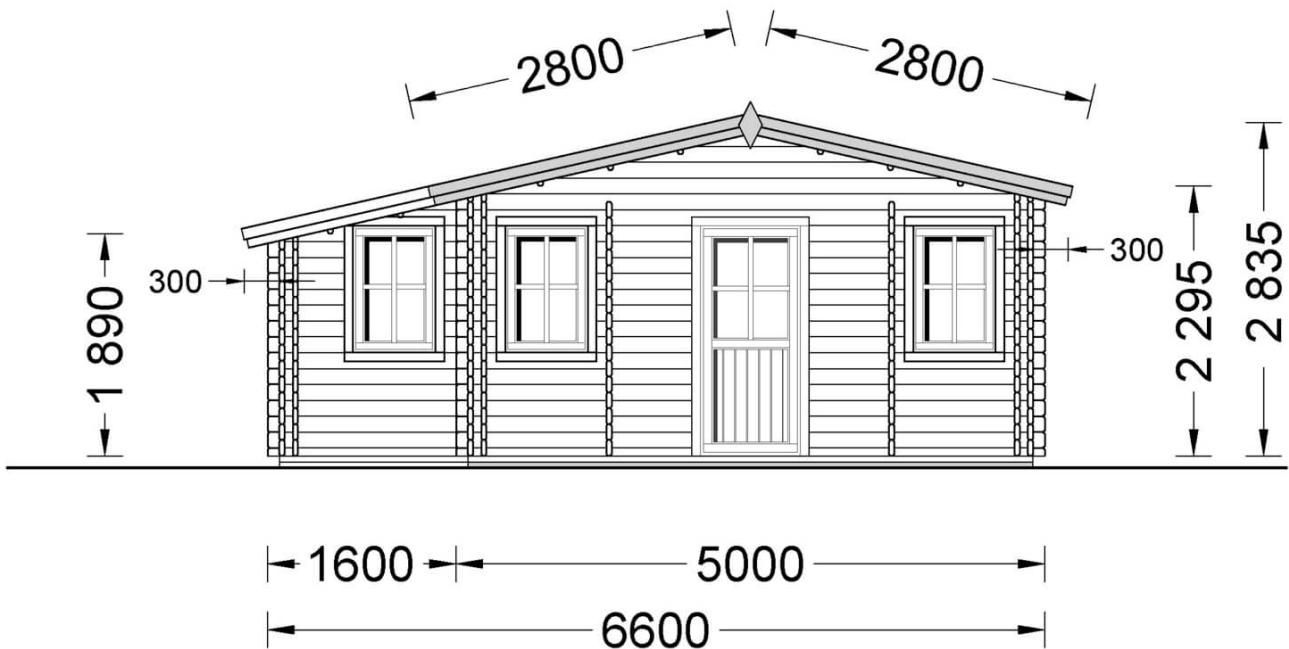

Specifications & detailed sketches

Call us **02070 994 301** Mon-Fri: 8am-5pm
clients@quick-garden.co.uk • www.quick-garden.co.uk