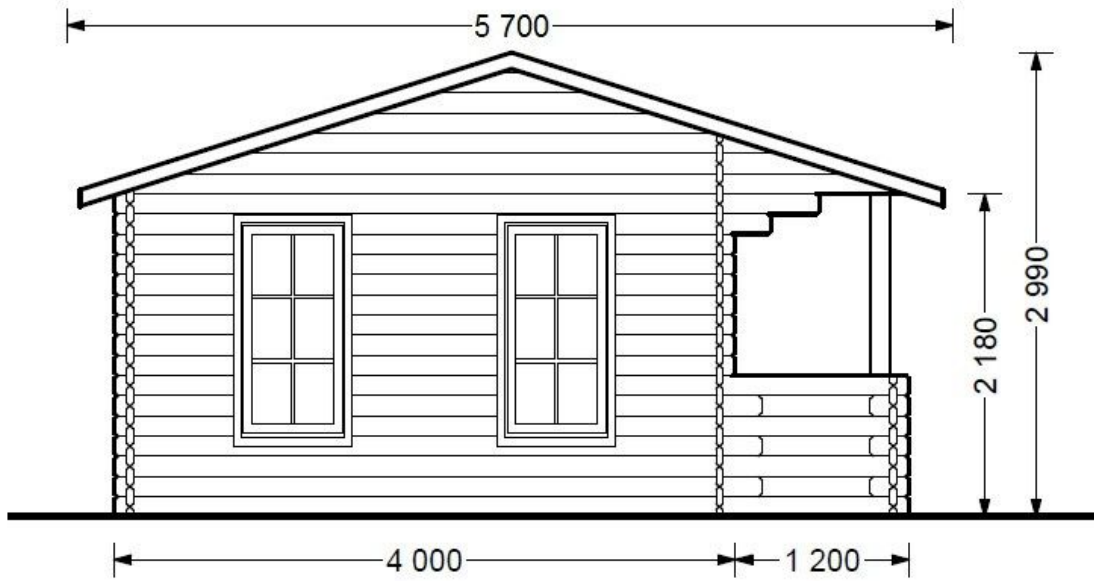

## Insulated Log Cabin ROYAL 5m x 5m (16x17 ft) Twin Skin

Product # AV1035

**£6,807.00**

~~£8,599.00~~ / You save £1,792.00

**The price includes:**

Double glazing, pressure treated floor bearers, flooring, storm braces, Insulation, delivery, offloading, hardware kit & VAT.

## Product specifications

|                                     |   |
|-------------------------------------|---|
| Material                            | Slow grown spruce                               |
| External dimensions (width x depth) | 500cm x 520cm (16'4" x 17')                     |
| Wall                                | 44 mm + 50 mm insulation + 44 mm                |
| Eaves height                        | 218cm (7'1")                                    |
| Ridge height                        | 299cm (9'9")                                    |
| Roof Material                       | 20 mm tongue & groove boards + 25 mm insulation |
| Floor Material                      | 20 mm tongue & groove boards + 25 mm insulation |
| Roof overhang                       | 30cm (11")                                      |
| Number of rooms                     | 1   |
| Door (width x height)               | 161cm x 192cm (1 unit)                          |
| Windows (width x height)            | 85cm x 144m (6 units)                           |
| Glazing                             | Double-Glazed                                   |
| Roof Covering Material              | Optional  |
| Anti Rot Warranty                   | 10 Year   |
| Minimum base required               | 484cm x 504cm (15'10" x 16'6")                  |