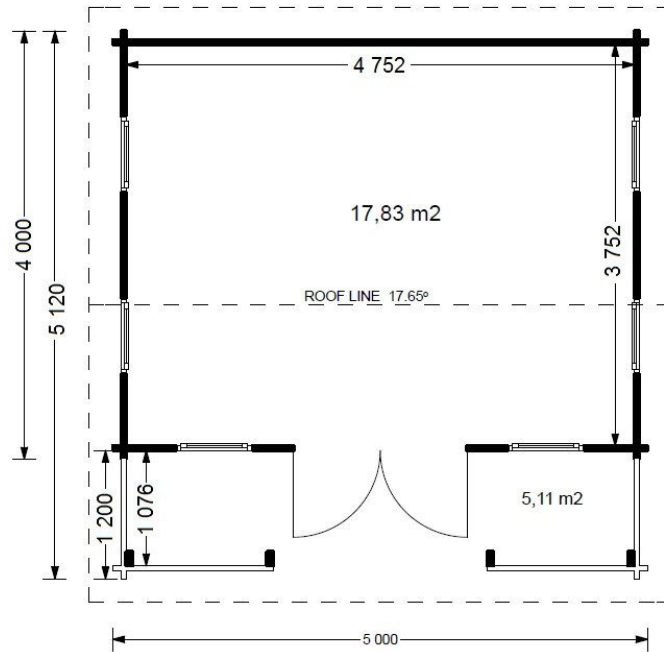

## Insulated Log Cabin ROYAL 5m x 5m (16x17 ft) Twin Skin

Product # AV1035

**£6,807.00**

~~£8,599.00~~ / You save £1,792.00

**The price includes:**

Double glazing, pressure treated floor bearers, flooring, storm braces, Insulation, delivery, offloading, hardware kit & VAT.

## Product specifications

|                                     |   |
|-------------------------------------|---|
| Material                            | Slow grown spruce                               |
| External dimensions (width x depth) | 500cm x 520cm (16'4" x 17')                     |
| Wall                                | 44 mm + 50 mm insulation + 44 mm                |
| Eaves height                        | 218cm (7'1")                                    |
| Ridge height                        | 299cm (9'9")                                    |
| Roof Material                       | 20 mm tongue & groove boards + 25 mm insulation |
| Floor Material                      | 20 mm tongue & groove boards + 25 mm insulation |
| Roof overhang                       | 30cm (11")                                      |
| Number of rooms                     | 1   |
| Door (width x height)               | 161cm x 192cm (1 unit)                          |
| Windows (width x height)            | 85cm x 144m (6 units)                           |
| Glazing                             | Double-Glazed                                   |
| Roof Covering Material              | Optional  |
| Anti Rot Warranty                   | 10 Year   |
| Minimum base required               | 484cm x 504cm (15'10" x 16'6")                  |