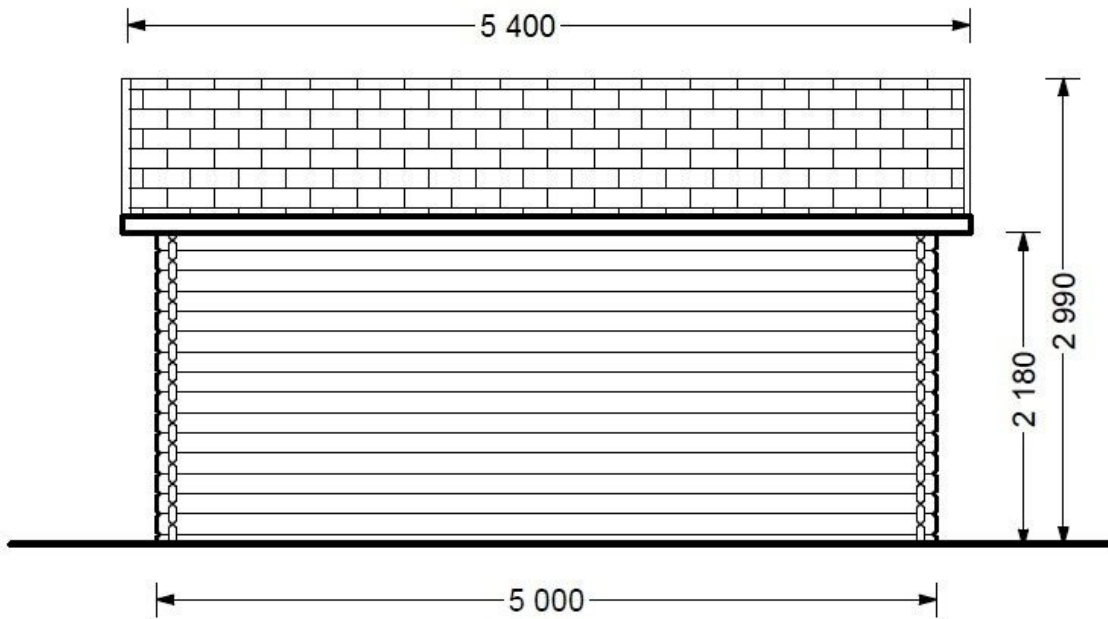

## Product specifications

|                                     |   |
|-------------------------------------|---|
| Material                            | Slow grown spruce                               |
| External dimensions (width x depth) | 500cm x 520cm (16'4" x 17')                     |
| Wall                                | 44 mm + 50 mm insulation + 44 mm                |
| Eaves height                        | 218cm (7'1")                                    |
| Ridge height                        | 299cm (9'9")                                    |
| Roof Material                       | 20 mm tongue & groove boards + 25 mm insulation |
| Floor Material                      | 20 mm tongue & groove boards + 25 mm insulation |
| Roof overhang                       | 30cm (11")                                      |
| Number of rooms                     | 1   |
| Door (width x height)               | 161cm x 192cm (1 unit)                          |
| Windows (width x height)            | 85cm x 144m (6 units)                           |
| Glazing                             | Double-Glazed                                   |
| Roof Covering Material              | Optional  |
| Anti Rot Warranty                   | 10 Year   |
| Minimum base required               | 484cm x 504cm (15'10" x 16'6")                  |