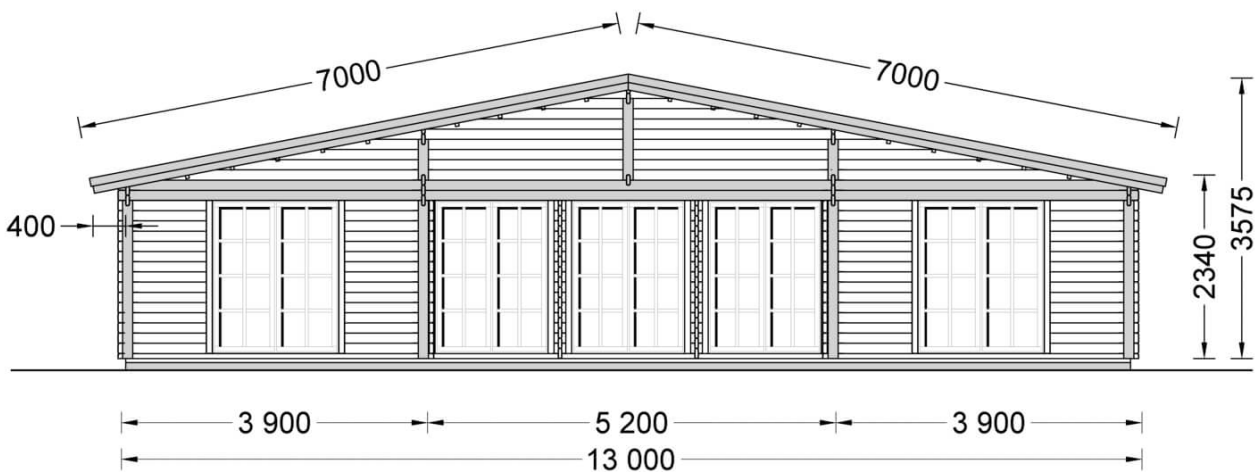

## Log Cabin House RIVIERA 13m x 9m (43x30 ft) 66 mm

Product # AV217-66

- Better resistance to rot & mould
- Reinforced roof construction
- Premium windows & doors
- Secure locks & hinges
- Window and door seals included
- Storm braces included
- Interchange the opposite walls!
- Moisture resistant door and windows
- Tongue & Groove floorboards included
- Reliable floor bearers
- Hardware kit included
- Pure glass - no cheap plastic
- Direct from the factory
- Polite & Convenient delivery
- Made while protecting the forests

**£26,779.00**

**The price includes:**

double glazing, pressure treated floor bearers, storm braces, flooring, delivery, offloading, hardware kit & VAT.

*Visit our website to make sure this is the current price:*

## Product specifications

Material	Slow grown spruce
External dimensions (width x depth)	1300cm x 920cm (42'8" x 30'2")
Wall	66 mm
Eaves height	234cm (7'8")
Ridge height	357cm (11'6")
Roof Material	19 - 20mm thick tongue & groove boards
Floor Material	19 - 20mm thick tongue & groove boards
Number of rooms	7
Door (width x height)	85 cm x 192 cm (6 units); 161 cm x 192 cm (2 units); 130 x 192 cm (3 units)
Windows (width x height)	138 cm x 105 cm (5 units); 70 cm x 105 cm (2 units)
Glazing	Double-Glazed
Roof Covering Material	Optional
Anti Rot Warranty	10 Year