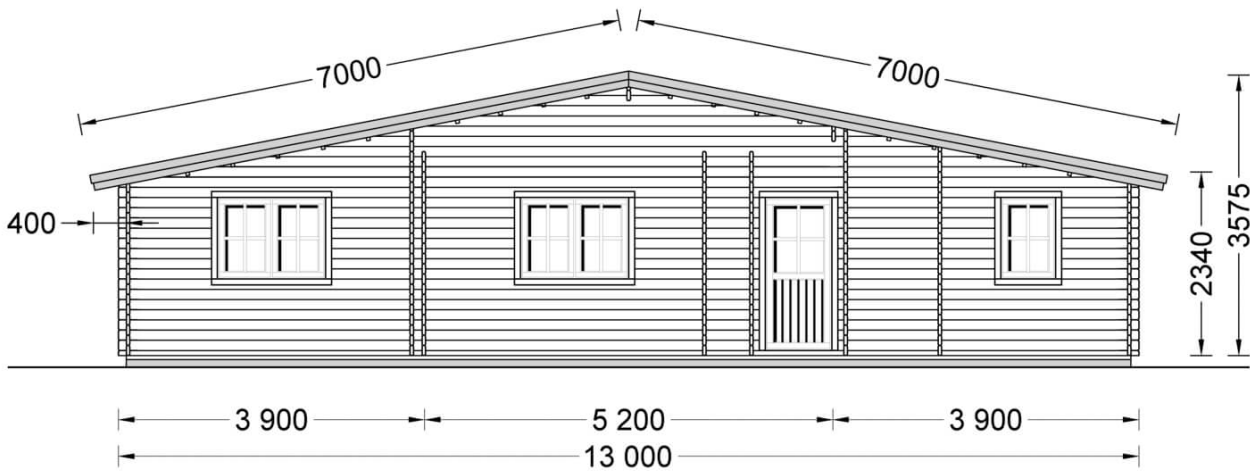

## Log Cabin House RIVIERA 13m x 9m (43x30 ft) 66 mm

Product # AV217-66

- Better resistance to rot & mould
- Reinforced roof construction
- Premium windows & doors
- Secure locks & hinges
- Window and door seals included
- Storm braces included
- Interchange the opposite walls!
- Moisture resistant door and windows
- Tongue & Groove floorboards included
- Reliable floor bearers
- Hardware kit included
- Pure glass - no cheap plastic
- Direct from the factory
- Polite & Convenient delivery
- Made while protecting the forests

**£26,779.00**

**The price includes:**

double glazing, pressure treated floor bearers, storm braces, flooring, delivery, offloading, hardware kit & VAT.

*Visit our website to make sure this is the current price:*

## Product specifications

Material	Slow grown spruce
External dimensions (width x depth)	1300cm x 920cm (42'8" x 30'2")
Wall	66 mm
Eaves height	234cm (7'8")
Ridge height	357cm (11'6")
Roof Material	19 - 20mm thick tongue & groove boards
Floor Material	19 - 20mm thick tongue & groove boards
Number of rooms	7
Door (width x height)	85 cm x 192 cm (6 units); 161 cm x 192 cm (2 units); 130 x 192 cm (3 units)
Windows (width x height)	138 cm x 105 cm (5 units); 70 cm x 105 cm (2 units)
Glazing	Double-Glazed
Roof Covering Material	Optional
Anti Rot Warranty	10 Year