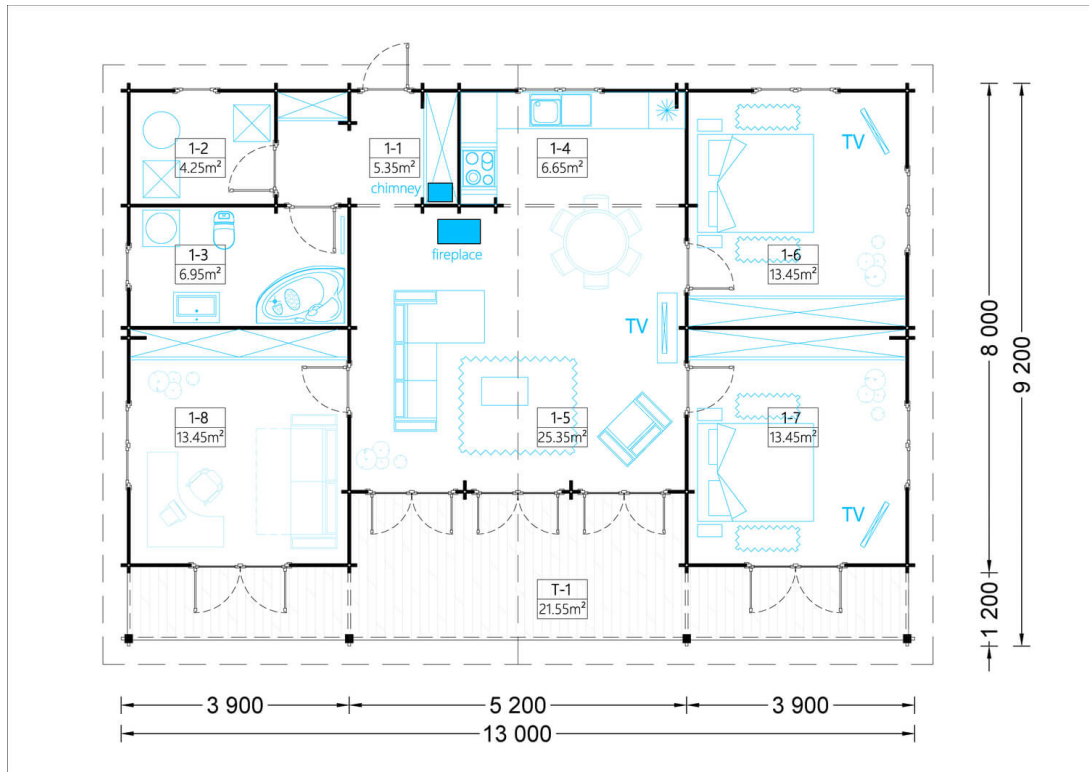

## Product specifications

Material	Slow grown spruce
External dimensions (width x depth)	1300cm x 920cm (42'8" x 30'2")
Wall	66 mm
Eaves height	234cm (7'8")
Ridge height	357cm (11'6")
Roof Material	19 - 20mm thick tongue & groove boards
Floor Material	19 - 20mm thick tongue & groove boards
Number of rooms	7
Door (width x height)	85 cm x 192 cm (6 units); 161 cm x 192 cm (2 units); 130 x 192 cm (3 units)
Windows (width x height)	138 cm x 105 cm (5 units); 70 cm x 105 cm (2 units)
Glazing	Double-Glazed
Roof Covering Material	Optional
Anti Rot Warranty	10 Year