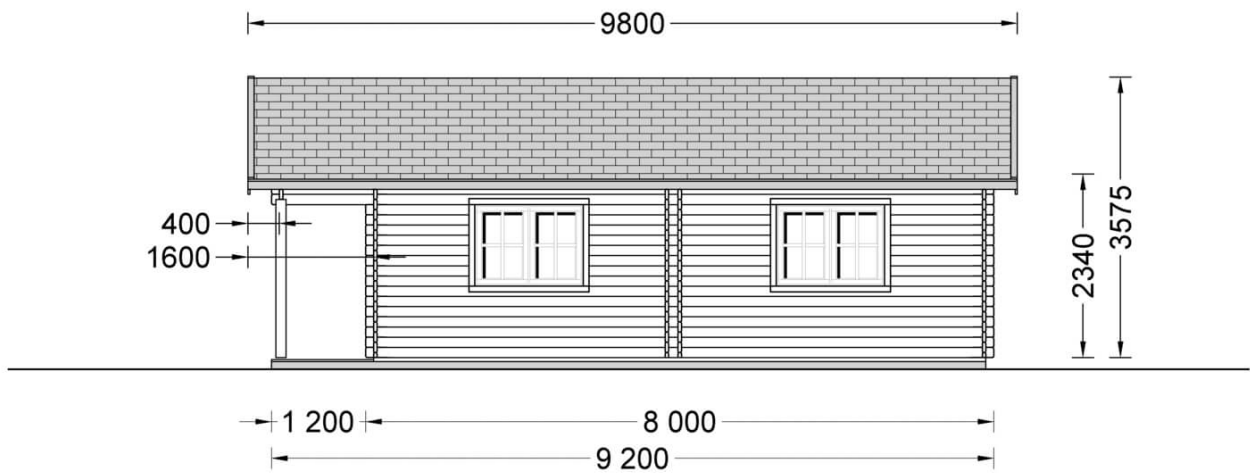

**£26,779.00**

**The price includes:**

double glazing, pressure treated floor bearers, storm braces, flooring, delivery, offloading, hardware kit & VAT.

*Visit our website to make sure this is the current price:*

## Product specifications

Material	Slow grown spruce
External dimensions (width x depth)	1300cm x 920cm (42'8" x 30'2")
Wall	66 mm
Eaves height	234cm (7'8")
Ridge height	357cm (11'6")
Roof Material	19 - 20mm thick tongue & groove boards
Floor Material	19 - 20mm thick tongue & groove boards
Number of rooms	7
Door (width x height)	85 cm x 192 cm (6 units); 161 cm x 192 cm (2 units); 130 x 192 cm (3 units)
Windows (width x height)	138 cm x 105 cm (5 units); 70 cm x 105 cm (2 units)
Glazing	Double-Glazed
Roof Covering Material	Optional
Anti Rot Warranty	10 Year