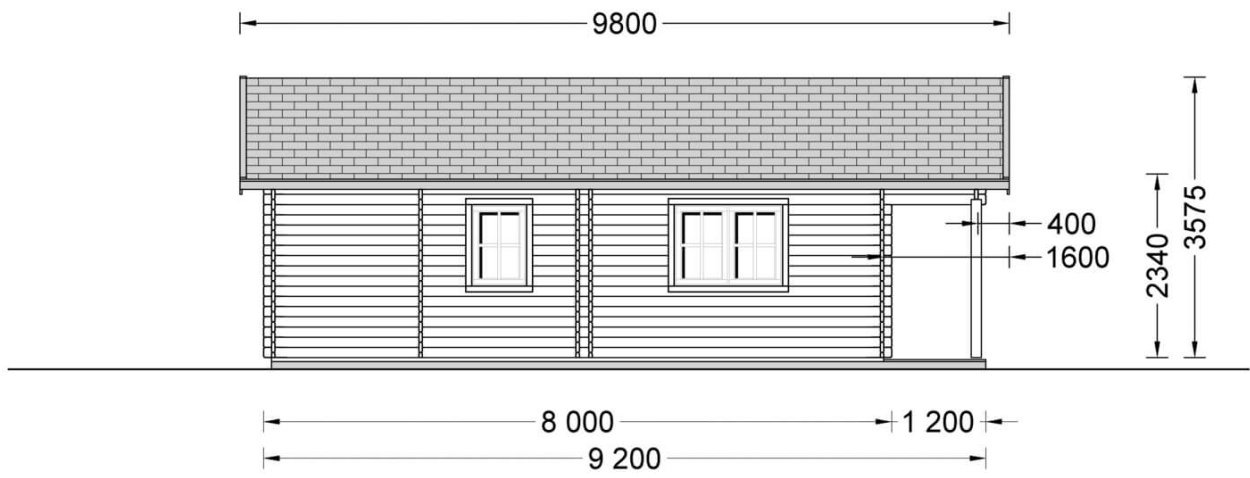

## Product specifications

Material	Slow grown spruce
External dimensions (width x depth)	1300cm x 920cm (42'8" x 30'2")
Wall	66 mm
Eaves height	234cm (7'8")
Ridge height	357cm (11'6")
Roof Material	19 - 20mm thick tongue & groove boards
Floor Material	19 - 20mm thick tongue & groove boards
Number of rooms	7
Door (width x height)	85 cm x 192 cm (6 units); 161 cm x 192 cm (2 units); 130 x 192 cm (3 units)
Windows (width x height)	138 cm x 105 cm (5 units); 70 cm x 105 cm (2 units)
Glazing	Double-Glazed
Roof Covering Material	Optional
Anti Rot Warranty	10 Year