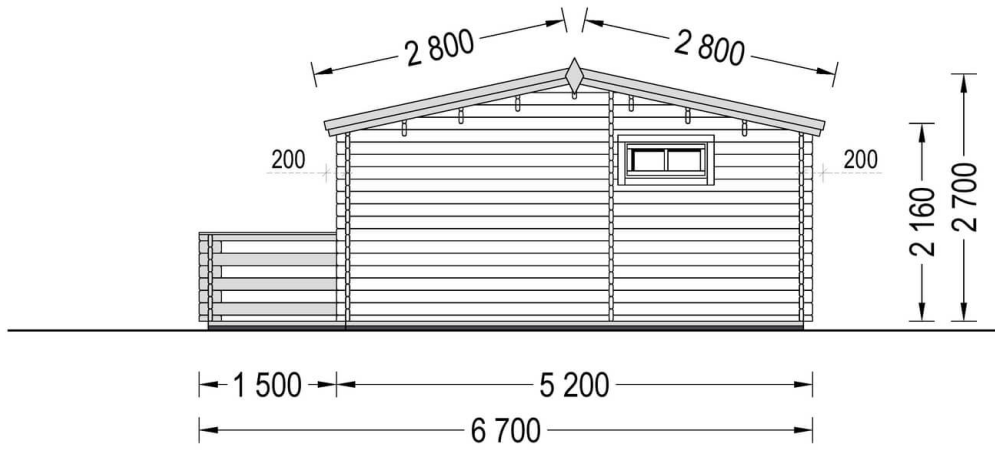

## Residential Log Cabin ALTURA 6m x 6.7m (20x22 ft) 44mm

Product # AV041

- Better resistance to rot & mould
- Reinforced roof construction
- Premium windows & doors
- Secure locks & hinges
- Window and door seals included
- Storm braces included
- Interchange the opposite walls!
- Moisture resistant door and windows
- Tongue & Groove floorboards included
- Reliable floor bearers
- Hardware kit included
- Pure glass - no cheap plastic
- Direct from the factory
- Polite & Convenient delivery
- Made while protecting the forests

## Product specifications

Material	Slow grown spruce
External dimensions (width x depth)	595cm x 520cm +150cm veranda (19'6" x 17' + 4'11")
Internal dimensions (width x depth)	570cm x 495cm +150cm (18'8" x 16'2" + 4'11")
Wall	44 mm
Eaves height	216cm (7'1")
Ridge height	270cm (8'10")
Roof Material	19 - 20mm thick tongue & groove boards
Floor Material	19 - 20mm thick tongue & groove boards
Roof area	36m <sup>2</sup>
Roof overhang	30cm (11")
Number of rooms	3
Door (width x height)	85cm x 192cm (4 units)
Windows (width x height)	138cm x 105cm (2 units) and 90cm x 39cm (3 units)
Glazing	Double-Glazed
Roof Covering Material	Optional
Anti Rot Warranty	10 Year
Minimum base required	584cm x 654cm