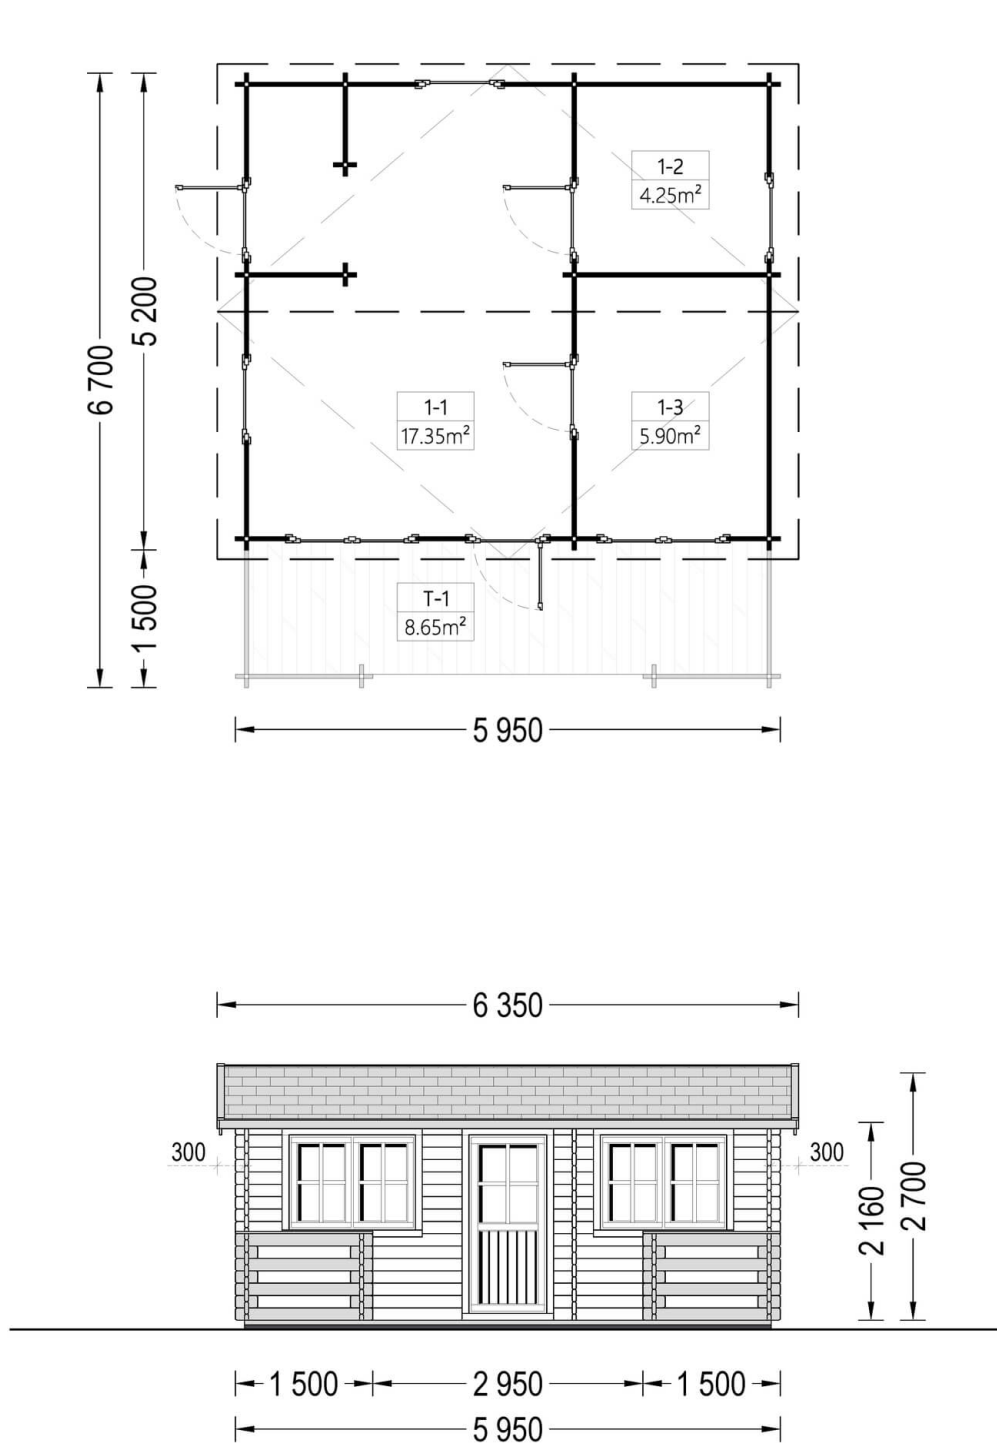

## Residential Log Cabin ALTURA 6m x 6.7m (20x22 ft) 44mm

Product # AV041

- Better resistance to rot & mould
- Reinforced roof construction
- Premium windows & doors
- Secure locks & hinges
- Window and door seals included
- Storm braces included
- Interchange the opposite walls!
- Moisture resistant door and windows
- Tongue & Groove floorboards included
- Reliable floor bearers
- Hardware kit included
- Pure glass - no cheap plastic
- Direct from the factory
- Polite & Convenient delivery
- Made while protecting the forests

## Product specifications

Material	Slow grown spruce
External dimensions (width x depth)	595cm x 520cm +150cm veranda (19'6" x 17' + 4'11")
Internal dimensions (width x depth)	570cm x 495cm +150cm (18'8" x 16'2" + 4'11")
Wall	44 mm
Eaves height	216cm (7'1")
Ridge height	270cm (8'10")
Roof Material	19 - 20mm thick tongue & groove boards
Floor Material	19 - 20mm thick tongue & groove boards
Roof area	36m <sup>2</sup>
Roof overhang	30cm (11")
Number of rooms	3
Door (width x height)	85cm x 192cm (4 units)
Windows (width x height)	138cm x 105cm (2 units) and 90cm x 39cm (3 units)
Glazing	Double-Glazed
Roof Covering Material	Optional
Anti Rot Warranty	10 Year
Minimum base required	584cm x 654cm