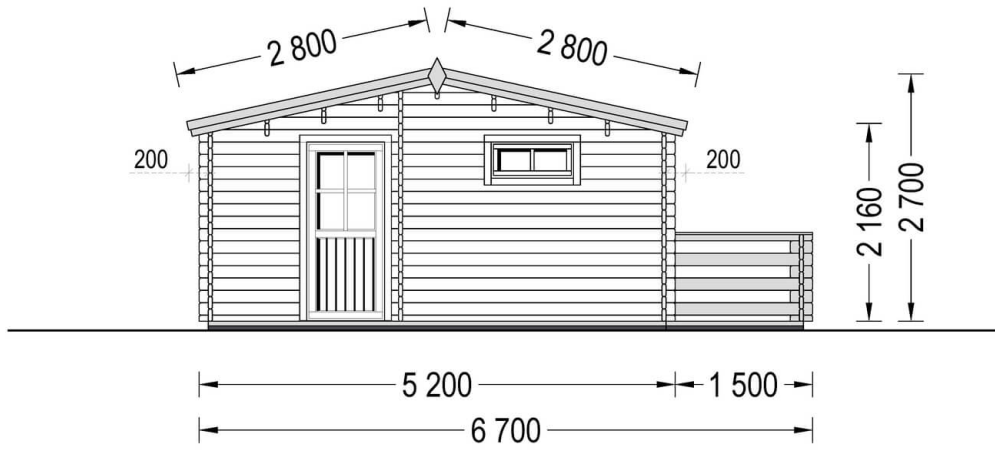

## Residential Log Cabin ALTURA 6m x 6.7m (20x22 ft) 44mm

Product # AV041

- Better resistance to rot & mould
- Reinforced roof construction
- Premium windows & doors
- Secure locks & hinges
- Window and door seals included
- Storm braces included
- Interchange the opposite walls!
- Moisture resistant door and windows
- Tongue & Groove floorboards included
- Reliable floor bearers
- Hardware kit included
- Pure glass - no cheap plastic
- Direct from the factory
- Polite & Convenient delivery
- Made while protecting the forests

## Product specifications

Material	Slow grown spruce
External dimensions (width x depth)	595cm x 520cm +150cm veranda (19'6" x 17' + 4'11")
Internal dimensions (width x depth)	570cm x 495cm +150cm (18'8" x 16'2" + 4'11")
Wall	44 mm
Eaves height	216cm (7'1")
Ridge height	270cm (8'10")
Roof Material	19 - 20mm thick tongue & groove boards
Floor Material	19 - 20mm thick tongue & groove boards
Roof area	36m <sup>2</sup>
Roof overhang	30cm (11")
Number of rooms	3
Door (width x height)	85cm x 192cm (4 units)
Windows (width x height)	138cm x 105cm (2 units) and 90cm x 39cm (3 units)
Glazing	Double-Glazed
Roof Covering Material	Optional
Anti Rot Warranty	10 Year
Minimum base required	584cm x 654cm