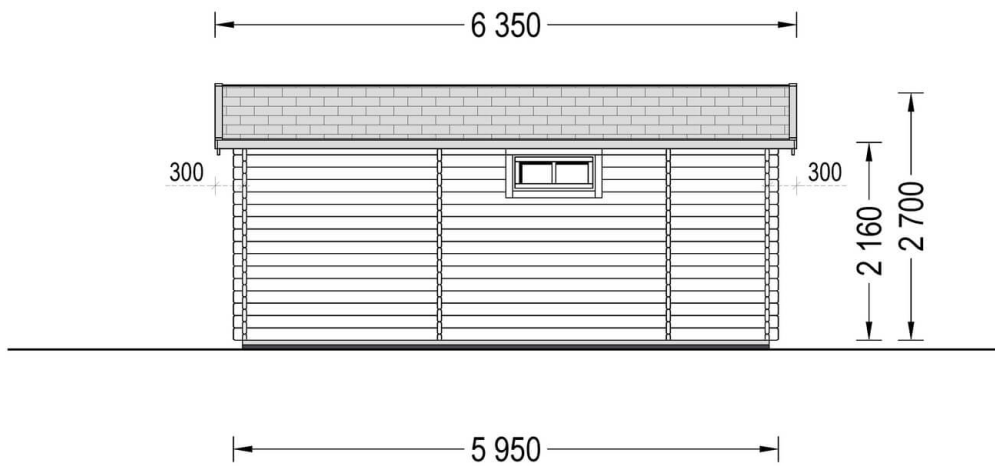

## Residential Log Cabin ALTURA 6m x 6.7m (20x22 ft) 44mm

Product # AV041

- Better resistance to rot & mould
- Reinforced roof construction
- Premium windows & doors
- Secure locks & hinges
- Window and door seals included
- Storm braces included
- Interchange the opposite walls!
- Moisture resistant door and windows
- Tongue & Groove floorboards included
- Reliable floor bearers
- Hardware kit included
- Pure glass - no cheap plastic
- Direct from the factory
- Polite & Convenient delivery
- Made while protecting the forests

**£6,179.00**

~~£6,399.00~~ / You save £220.00

**The price includes:**

double glazing, pressure treated floor bearers, storm braces, flooring, delivery, offloading, hardware kit & VAT.

*Visit our website to make sure this is the current price:*

## Product specifications

Material	Slow grown spruce
External dimensions (width x depth)	595cm x 520cm +150cm veranda (19'6" x 17' + 4'11")
Internal dimensions (width x depth)	570cm x 495cm +150cm (18'8" x 16'2" + 4'11")
Wall	44 mm
Eaves height	216cm (7'1")
Ridge height	270cm (8'10")
Roof Material	19 - 20mm thick tongue & groove boards
Floor Material	19 - 20mm thick tongue & groove boards
Roof area	36m <sup>2</sup>
Roof overhang	30cm (11")
Number of rooms	3
Door (width x height)	85cm x 192cm (4 units)
Windows (width x height)	138cm x 105cm (2 units) and 90cm x 39cm (3 units)
Glazing	Double-Glazed
Roof Covering Material	Optional
Anti Rot Warranty	10 Year
Minimum base required	584cm x 654cm