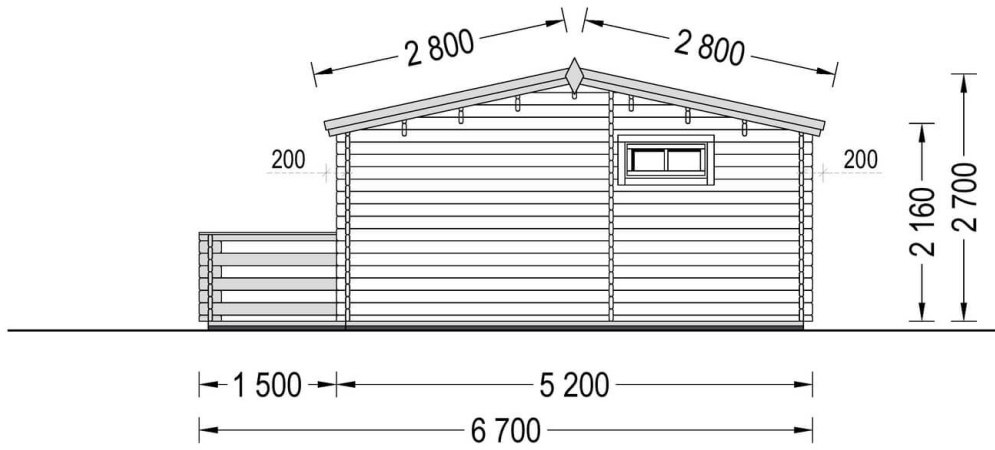

Residential Log Cabin ALTURA 6m x 6.7m (20x22 ft) 44mm

Product # AV041

£6,179.00

~~£6,399.00~~ / You save £220.00

The price includes:

double glazing, pressure treated floor bearers, storm braces, flooring, delivery, offloading, hardware kit & VAT.

Visit our website to make sure this is the current price:

www.quick-garden.co.uk/av041/

Finance available. Contact us!

Specifications & detailed sketches

Product specifications

Material	Slow grown spruce
External dimensions (width x depth)	595cm x 520cm +150cm veranda (19'6" x 17' + 4'11")
Internal dimensions (width x depth)	570cm x 495cm +150cm (18'8" x 16'2" + 4'11")
Wall	44 mm
Eaves height	216cm (7'1")
Ridge height	270cm (8'10")
Roof Material	19 - 20mm thick tongue & groove boards
Floor Material	19 - 20mm thick tongue & groove boards
Roof area	36m ²
Roof overhang	30cm (11")
Number of rooms	3
Door (width x height)	85cm x 192cm (4 units)
Windows (width x height)	138cm x 105cm (2 units) and 90cm x 39cm (3 units)
Glazing	Double-Glazed
Roof Covering Material	Optional
Anti Rot Warranty	10 Year
Minimum base required	584cm x 654cm