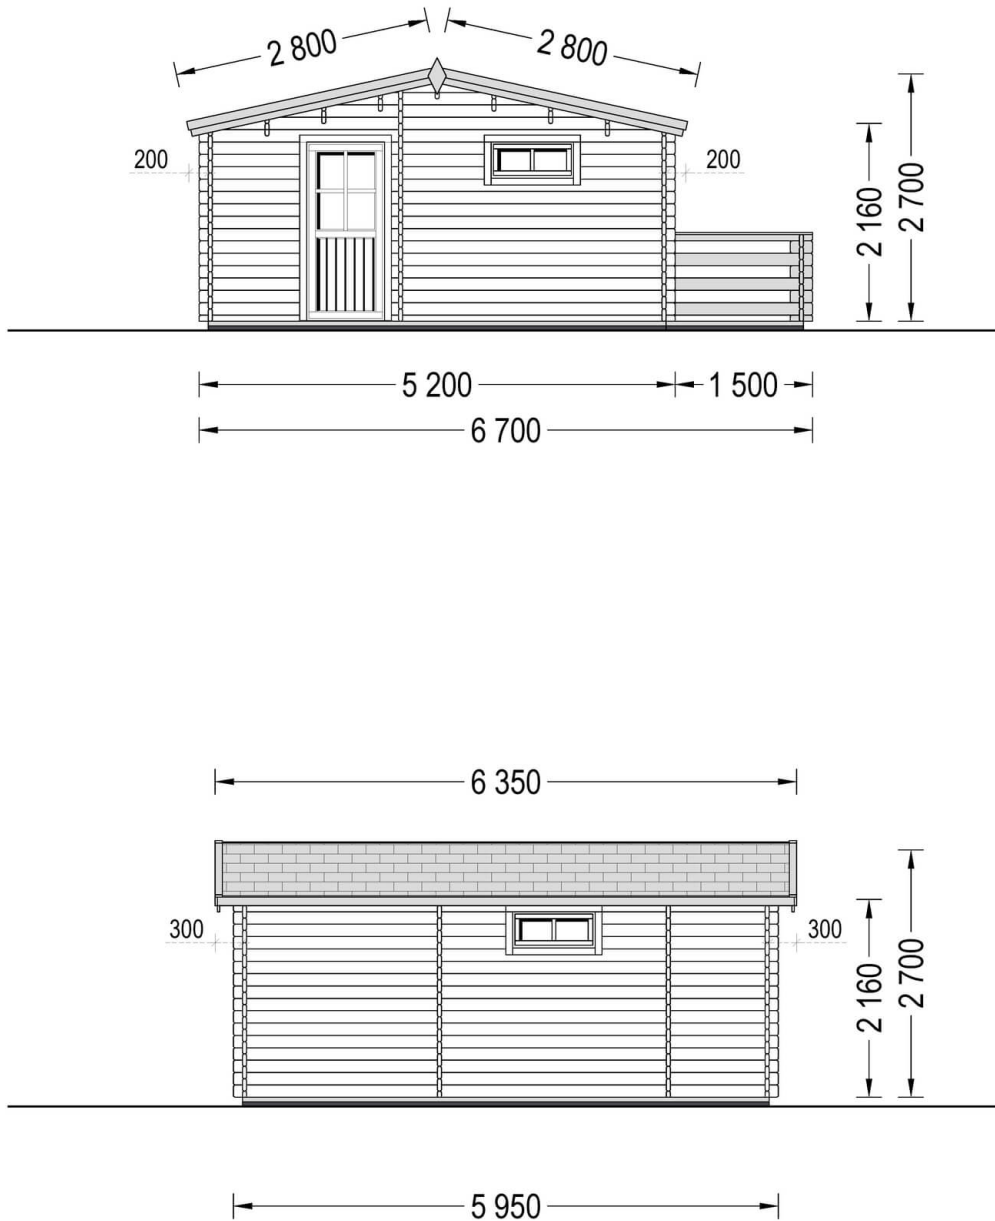

Residential Log Cabin ALTURA 6m x 6.7m (20x22 ft) 44mm

Product # AV041

£6,179.00

~~£6,399.00~~ / You save £220.00

The price includes:

double glazing, pressure treated floor bearers, storm braces, flooring, delivery, offloading, hardware kit & VAT.

Visit our website to make sure this is the current price:

www.quick-garden.co.uk/av041/

Finance available. Contact us!

Specifications & detailed sketches

Product specifications

Material	Slow grown spruce
External dimensions (width x depth)	595cm x 520cm +150cm veranda (19'6" x 17' + 4'11")
Internal dimensions (width x depth)	570cm x 495cm +150cm (18'8" x 16'2" + 4'11")
Wall	44 mm
Eaves height	216cm (7'1")
Ridge height	270cm (8'10")
Roof Material	19 - 20mm thick tongue & groove boards
Floor Material	19 - 20mm thick tongue & groove boards
Roof area	36m ²
Roof overhang	30cm (11")
Number of rooms	3
Door (width x height)	85cm x 192cm (4 units)
Windows (width x height)	138cm x 105cm (2 units) and 90cm x 39cm (3 units)
Glazing	Double-Glazed
Roof Covering Material	Optional
Anti Rot Warranty	10 Year
Minimum base required	584cm x 654cm