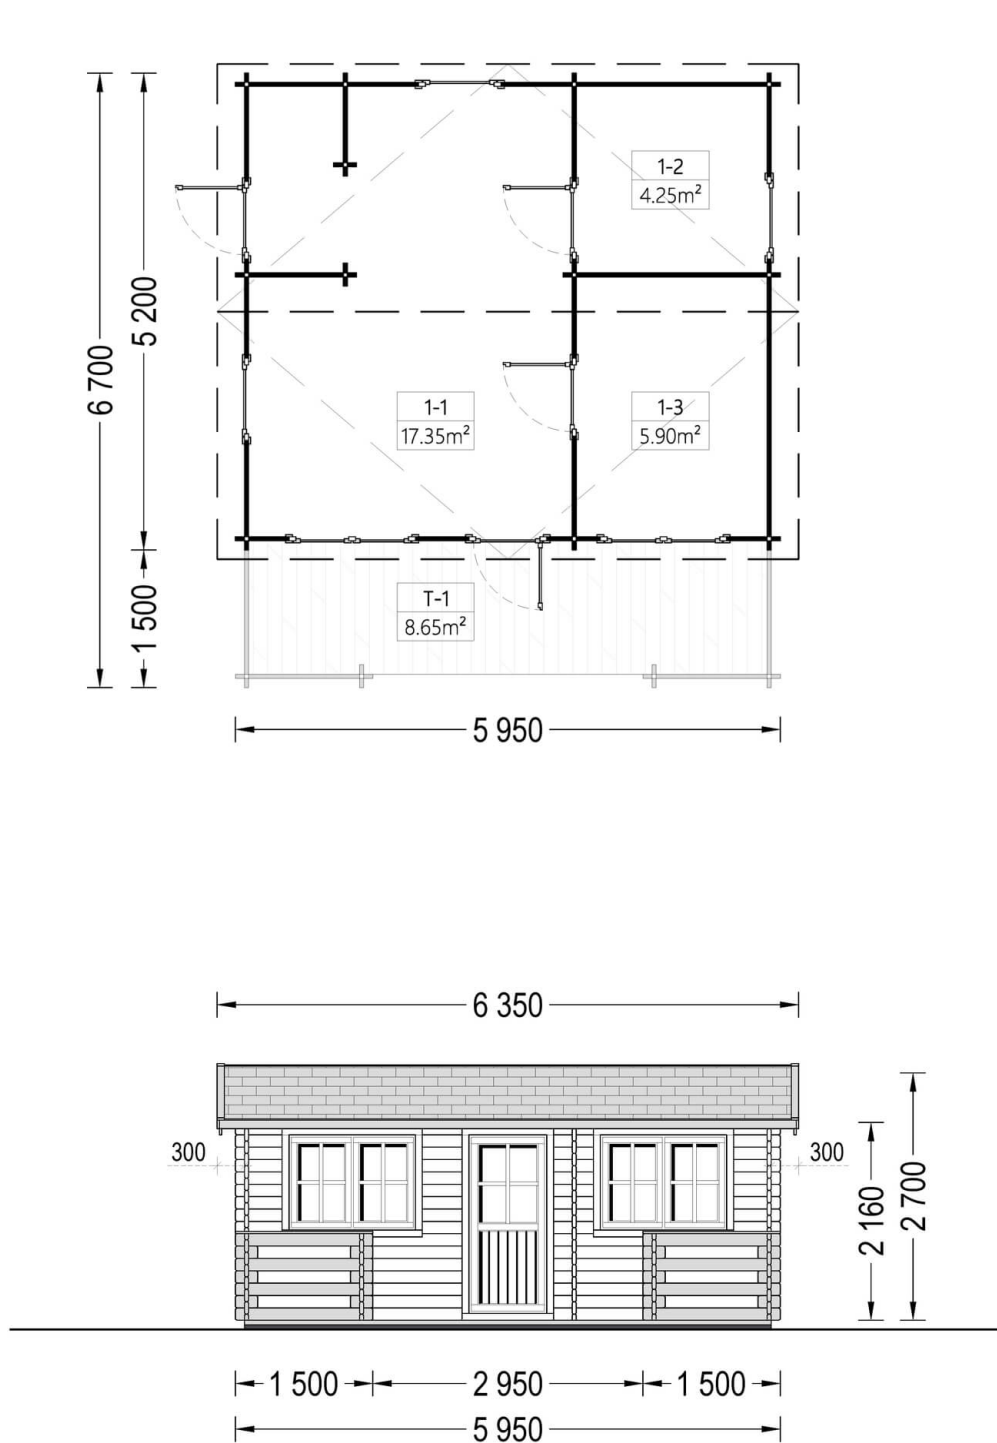

Residential Log Cabin ALTURA 6m x 6.7m (20x22 ft) 44mm

Product # AV041

£6,179.00

~~£6,399.00~~ / You save £220.00

The price includes:

double glazing, pressure treated floor bearers, storm braces, flooring, delivery, offloading, hardware kit & VAT.

Visit our website to make sure this is the current price:

www.quick-garden.co.uk/av041/

Finance available. Contact us!

Specifications & detailed sketches

Product specifications

Material	Slow grown spruce
External dimensions (width x depth)	595cm x 520cm +150cm veranda (19'6" x 17' + 4'11")
Internal dimensions (width x depth)	570cm x 495cm +150cm (18'8" x 16'2" + 4'11")
Wall	44 mm
Eaves height	216cm (7'1")
Ridge height	270cm (8'10")
Roof Material	19 - 20mm thick tongue & groove boards
Floor Material	19 - 20mm thick tongue & groove boards
Roof area	36m ²
Roof overhang	30cm (11")
Number of rooms	3
Door (width x height)	85cm x 192cm (4 units)
Windows (width x height)	138cm x 105cm (2 units) and 90cm x 39cm (3 units)
Glazing	Double-Glazed
Roof Covering Material	Optional
Anti Rot Warranty	10 Year
Minimum base required	584cm x 654cm