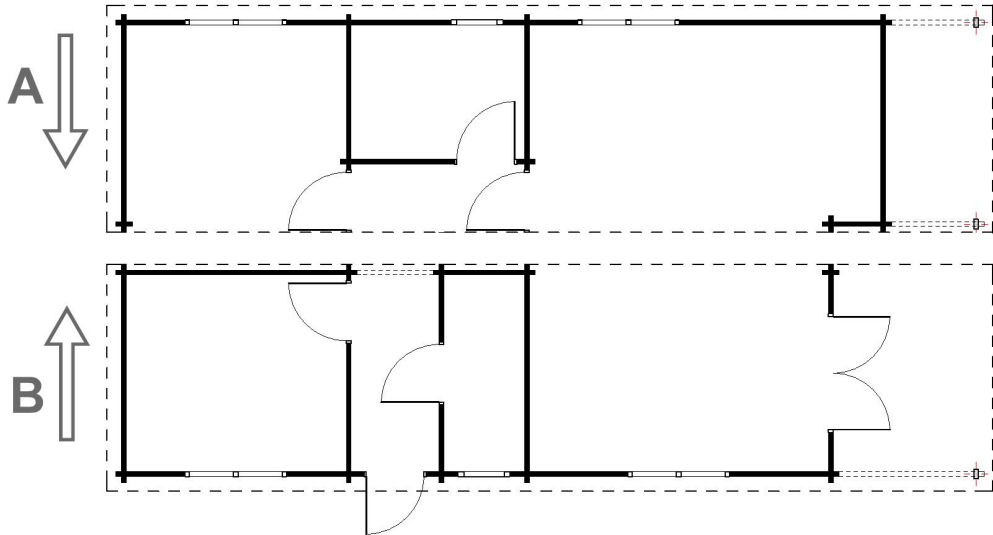

Mobile Home LINCOLN 6m x 12m (20x40 ft) 66 mm

Product # AV-8003

£18,762.00

£20,199.00 / You save £1,437.00

The price includes:

Double glazing, pressure treated floor bearers, flooring, storm braces, wooden frame, delivery, offloading, hardware kit & VAT.

Visit our website to make sure this is the current price:

www.quick-garden.co.uk/av-8003/

Finance available. Contact us!

Specifications & detailed sketches

Product specifications

| | |
|-------------------------------------|--|
| Material | Slow grown spruce |
| External dimensions (width x depth) | 5950mm x 11852mm |
| Internal dimensions (width x depth) | 5658mm x 10298mm |
| Wall | 66 mm |
| Eaves height | 2300mm |
| Ridge height | 3200mm |
| Roof Material | 19 - 20mm thick boards |
| Floor Material | 19 - 20mm thick boards |
| Door (width x height) | 85cm x 192cm (6 units) and 161cm x 192cm (1 unit) |
| Windows (width x height) | 70cm x 105cm (2 units) and 138cm x 105cm (4 units) |
| Glazing | Double-glazed |
| Anti Rot Warranty | 10 Years |