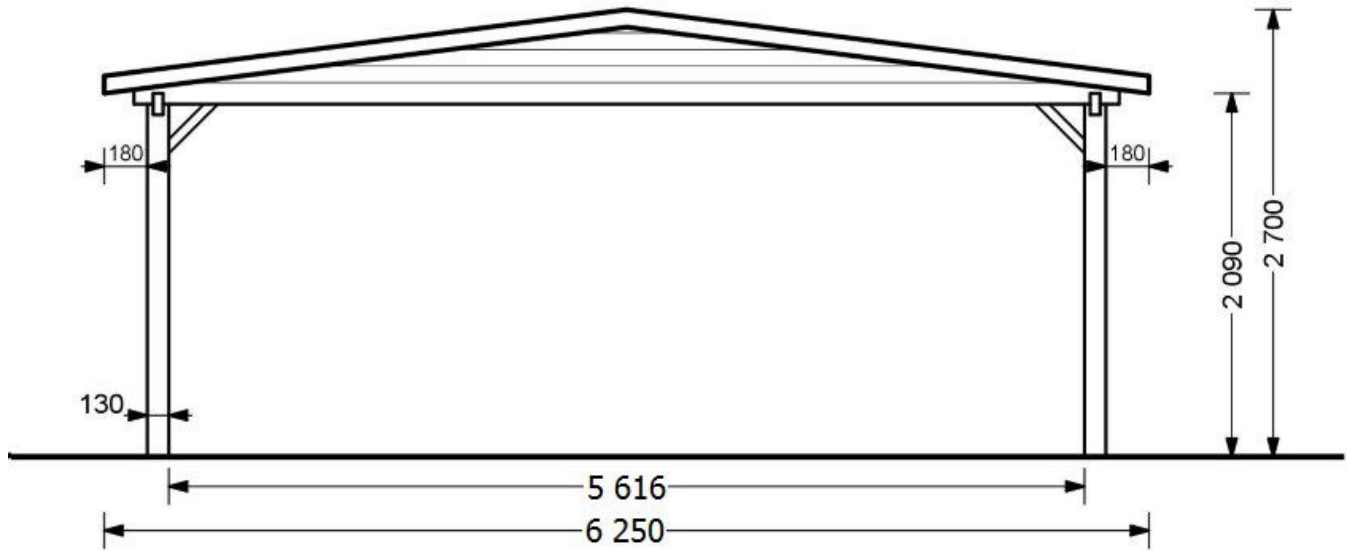

## Wooden Car port Classic Double 6m x 6m (20' x 20')

Product # AV008-4

- Better resistance to rot & mould
- Reinforced roof construction
- Window and door seals included
- Storm braces included
- Hardware kit included
- Direct from the factory
- Polite & Convenient delivery
- Made while protecting the forests

## Product specifications

Material	Natural certified Nordic pine/ Scandinavian spruce
External dimensions (width x depth)	600cm x 600cm (19'8" x 19'8")
Internal dimensions (width x depth)	571cm x 571cm (18'8" x 18'8")
Eaves height	209cm (6'10")
Ridge height	270cm (8'10") (also 249cm available)
Roof Material	19 - 20mm thick tongue & groove boards
Roof Covering Material	Optional
Anti Rot Warranty	10 Year