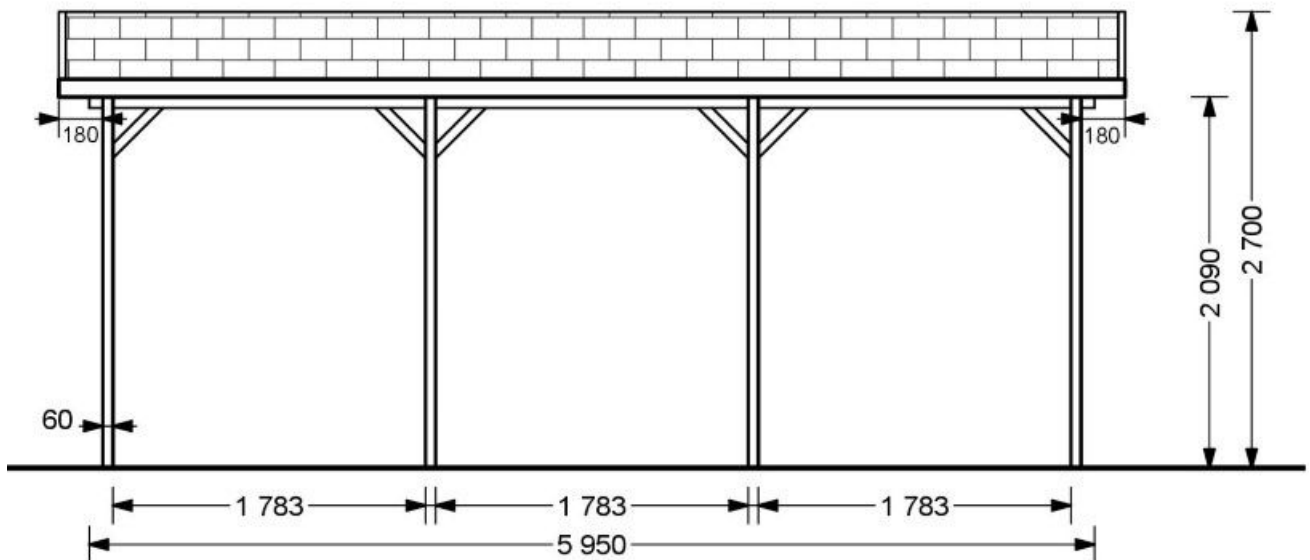

## Wooden Car port Classic Double 6m x 6m (20' x 20')

Product # AV008-4

- Better resistance to rot & mould
- Reinforced roof construction
- Window and door seals included
- Storm braces included
- Hardware kit included
- Direct from the factory
- Polite & Convenient delivery
- Made while protecting the forests

## Product specifications

Material	Natural certified Nordic pine/ Scandinavian spruce
External dimensions (width x depth)	600cm x 600cm (19'8" x 19'8")
Internal dimensions (width x depth)	571cm x 571cm (18'8" x 18'8")
Eaves height	209cm (6'10")
Ridge height	270cm (8'10") (also 249cm available)
Roof Material	19 - 20mm thick tongue & groove boards
Roof Covering Material	Optional
Anti Rot Warranty	10 Year