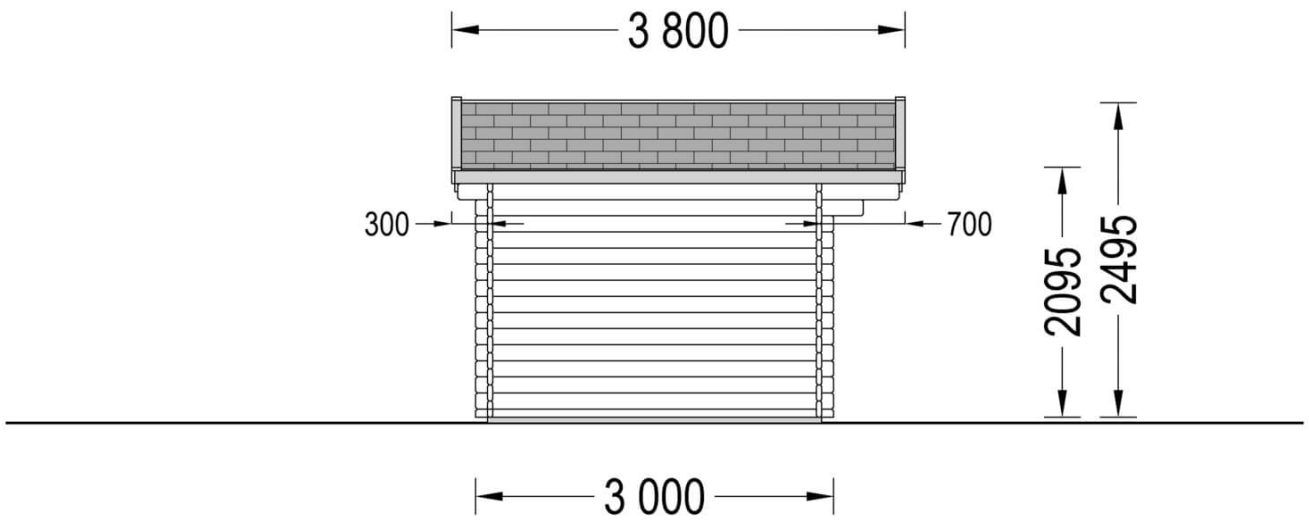

Garden Log Cabin OLYMP 4m x 3m (13x10 ft) 44 mm

Product # AV047-3

- Better resistance to rot & mould
- Reinforced roof construction
- Premium windows & doors
- Secure locks & hinges
- Window and door seals included
- Storm braces included
- Interchange the opposite walls!
- Moisture resistant door and windows
- Tongue & Groove floorboards included
- Reliable floor bearers
- Hardware kit included
- Pure glass - no cheap plastic
- Direct from the factory
- Polite & Convenient delivery
- Made while protecting the forests

£2,639.00

The price includes:

double glazing, pressure treated floor bearers, storm braces, flooring, delivery, offloading, hardware kit & VAT.

Visit our website to make sure this is the current price:

www.quick-garden.co.uk/av047-3/

Finance available. Contact us!

Specifications & detailed sketches

Product specifications

| | |
|-------------------------------------|--|
| Material | Slow grown spruce |
| External dimensions (width x depth) | 400cm x 300cm (13'1" x 9'10") |
| Internal dimensions (width x depth) | 380cm x 280cm (12'5" x 9'2") |
| Wall | 44 mm |
| Eaves height | 209.5cm (6'10") |
| Ridge height | 249.5cm (8'2") |
| Roof Material | 19 - 20mm thick tongue & groove boards |
| Floor Material | 19 - 20mm thick tongue & groove boards |
| Roof overhang | 70cm (2'3") |
| Number of rooms | 1 |
| Door (width x height) | 130cm x 192cm (1 unit) |
| Windows (width x height) | 70cm x 105cm (2 units) |
| Glazing | Double-Glazed |
| Roof Covering Material | Optional |
| Anti Rot Warranty | 10 Year |
| Minimum base required | 384cm x 284cm |