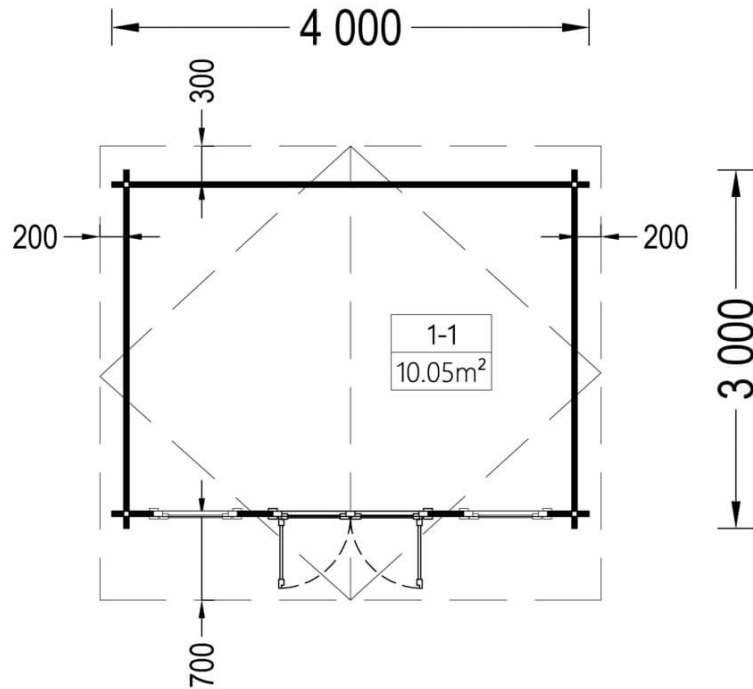

Finance available. Contact us!

Specifications & detailed sketches

Product specifications

| | |
|-------------------------------------|--|
| Material | Slow grown spruce |
| External dimensions (width x depth) | 400cm x 300cm (13'1" x 9'10") |
| Internal dimensions (width x depth) | 380cm x 280cm (12'5" x 9'2") |
| Wall | 44 mm |
| Eaves height | 209.5cm (6'10") |
| Ridge height | 249.5cm (8'2") |
| Roof Material | 19 - 20mm thick tongue & groove boards |
| Floor Material | 19 - 20mm thick tongue & groove boards |
| Roof overhang | 70cm (2'3") |
| Number of rooms | 1 |
| Door (width x height) | 130cm x 192cm (1 unit) |
| Windows (width x height) | 70cm x 105cm (2 units) |
| Glazing | Double-Glazed |
| Roof Covering Material | Optional |
| Anti Rot Warranty | 10 Year |
| Minimum base required | 384cm x 284cm |