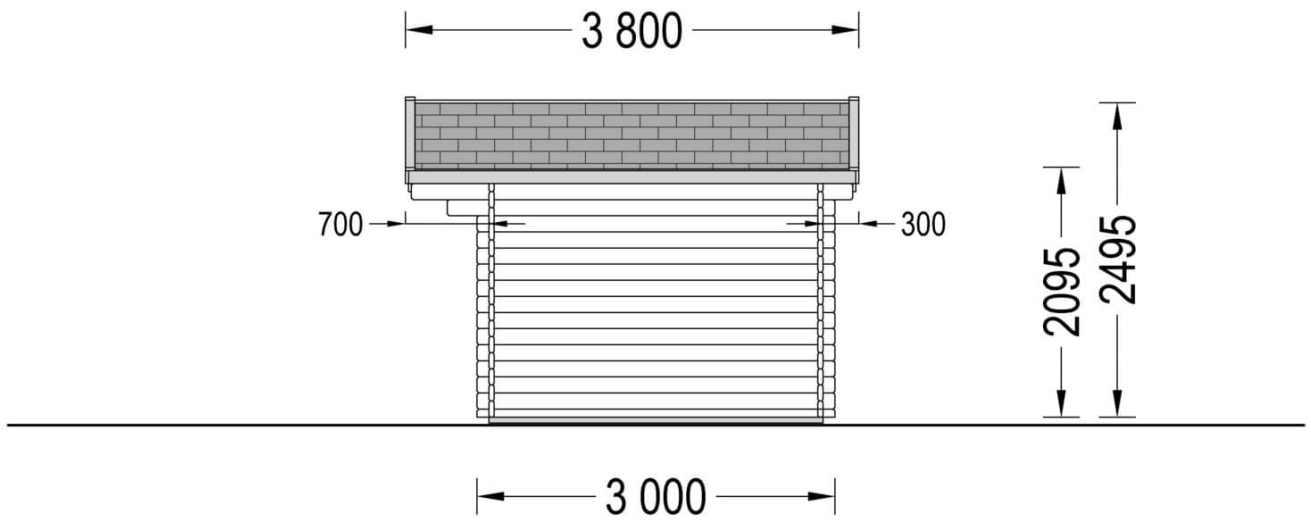

Garden Log Cabin OLYMP 4m x 3m (13x10 ft) 44 mm

Product # AV047-3

- Better resistance to rot & mould
- Reinforced roof construction
- Premium windows & doors
- Secure locks & hinges
- Window and door seals included
- Storm braces included
- Interchange the opposite walls!
- Moisture resistant door and windows
- Tongue & Groove floorboards included
- Reliable floor bearers
- Hardware kit included
- Pure glass - no cheap plastic
- Direct from the factory
- Polite & Convenient delivery
- Made while protecting the forests

Finance available. Contact us!

Specifications & detailed sketches

Product specifications

| | |
|-------------------------------------|--|
| Material | Slow grown spruce |
| External dimensions (width x depth) | 400cm x 300cm (13'1" x 9'10") |
| Internal dimensions (width x depth) | 380cm x 280cm (12'5" x 9'2") |
| Wall | 44 mm |
| Eaves height | 209.5cm (6'10") |
| Ridge height | 249.5cm (8'2") |
| Roof Material | 19 - 20mm thick tongue & groove boards |
| Floor Material | 19 - 20mm thick tongue & groove boards |
| Roof overhang | 70cm (2'3") |
| Number of rooms | 1 |
| Door (width x height) | 130cm x 192cm (1 unit) |
| Windows (width x height) | 70cm x 105cm (2 units) |
| Glazing | Double-Glazed |
| Roof Covering Material | Optional |
| Anti Rot Warranty | 10 Year |
| Minimum base required | 384cm x 284cm |