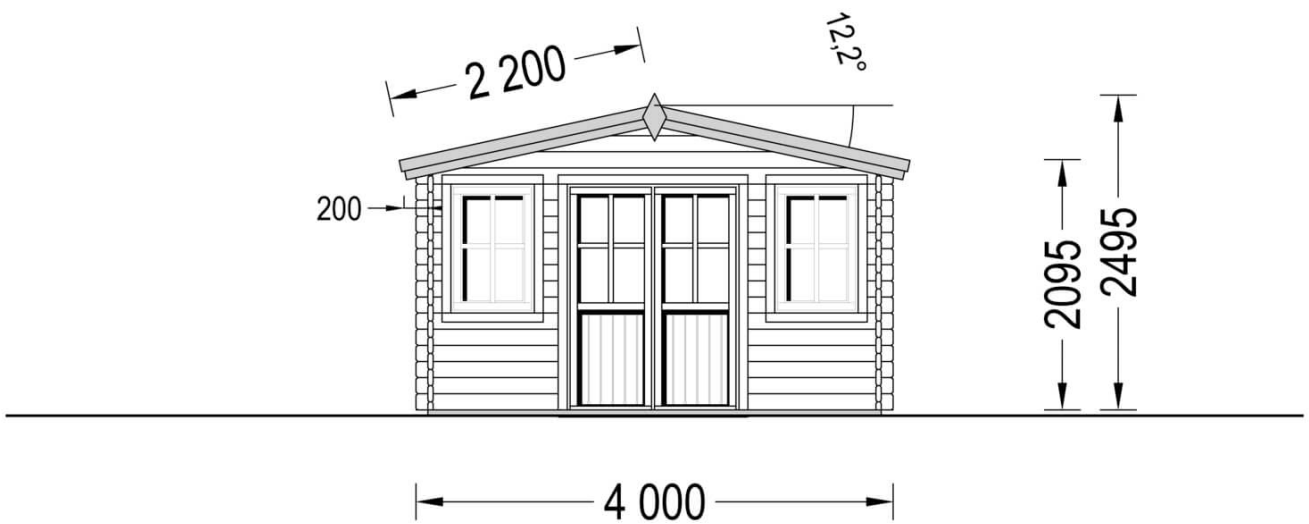

Garden Log Cabin OLYMP 4m x 3m (13x10 ft) 44 mm

Product # AV047-3

- Better resistance to rot & mould
- Reinforced roof construction
- Premium windows & doors
- Secure locks & hinges
- Window and door seals included
- Storm braces included
- Interchange the opposite walls!
- Moisture resistant door and windows
- Tongue & Groove floorboards included
- Reliable floor bearers
- Hardware kit included
- Pure glass - no cheap plastic
- Direct from the factory
- Polite & Convenient delivery
- Made while protecting the forests

Finance available. Contact us!

Specifications & detailed sketches

Product specifications

| | |
|-------------------------------------|--|
| Material | Slow grown spruce |
| External dimensions (width x depth) | 400cm x 300cm (13'1" x 9'10") |
| Internal dimensions (width x depth) | 380cm x 280cm (12'5" x 9'2") |
| Wall | 44 mm |
| Eaves height | 209.5cm (6'10") |
| Ridge height | 249.5cm (8'2") |
| Roof Material | 19 - 20mm thick tongue & groove boards |
| Floor Material | 19 - 20mm thick tongue & groove boards |
| Roof overhang | 70cm (2'3") |
| Number of rooms | 1 |
| Door (width x height) | 130cm x 192cm (1 unit) |
| Windows (width x height) | 70cm x 105cm (2 units) |
| Glazing | Double-Glazed |
| Roof Covering Material | Optional |
| Anti Rot Warranty | 10 Year |
| Minimum base required | 384cm x 284cm |