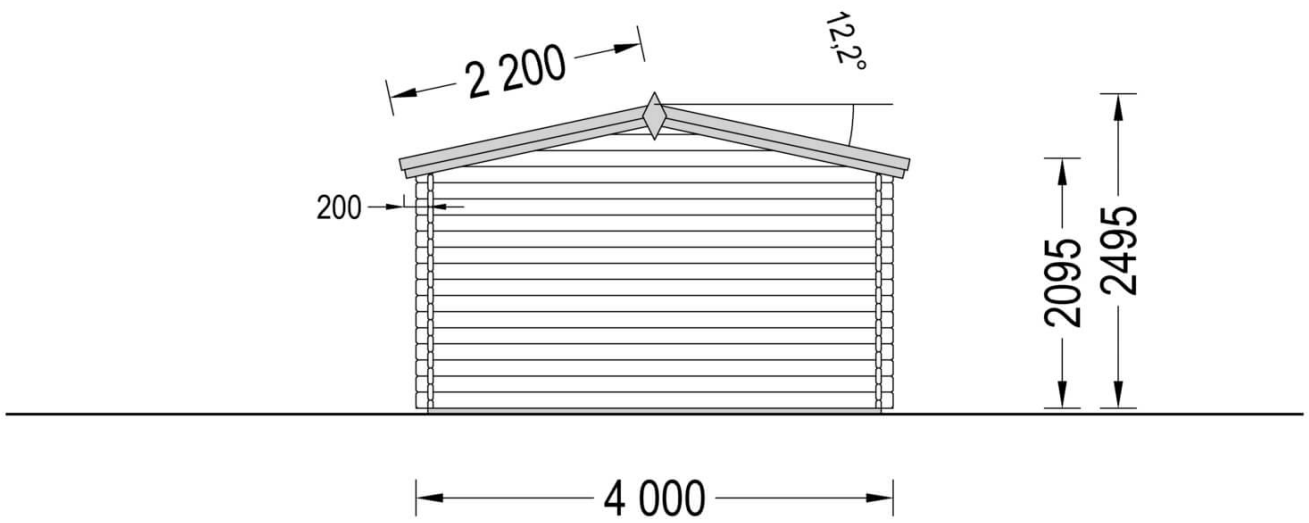

Garden Log Cabin OLYMP 4m x 3m (13x10 ft) 44 mm

Product # AV047-3

- Better resistance to rot & mould
- Reinforced roof construction
- Premium windows & doors
- Secure locks & hinges
- Window and door seals included
- Storm braces included
- Interchange the opposite walls!
- Moisture resistant door and windows
- Tongue & Groove floorboards included
- Reliable floor bearers
- Hardware kit included
- Pure glass - no cheap plastic
- Direct from the factory
- Polite & Convenient delivery
- Made while protecting the forests

Finance available. Contact us!

Specifications & detailed sketches

Product specifications

| | |
|-------------------------------------|--|
| Material | Slow grown spruce |
| External dimensions (width x depth) | 400cm x 300cm (13'1" x 9'10") |
| Internal dimensions (width x depth) | 380cm x 280cm (12'5" x 9'2") |
| Wall | 44 mm |
| Eaves height | 209.5cm (6'10") |
| Ridge height | 249.5cm (8'2") |
| Roof Material | 19 - 20mm thick tongue & groove boards |
| Floor Material | 19 - 20mm thick tongue & groove boards |
| Roof overhang | 70cm (2'3") |
| Number of rooms | 1 |
| Door (width x height) | 130cm x 192cm (1 unit) |
| Windows (width x height) | 70cm x 105cm (2 units) |
| Glazing | Double-Glazed |
| Roof Covering Material | Optional |
| Anti Rot Warranty | 10 Year |
| Minimum base required | 384cm x 284cm |