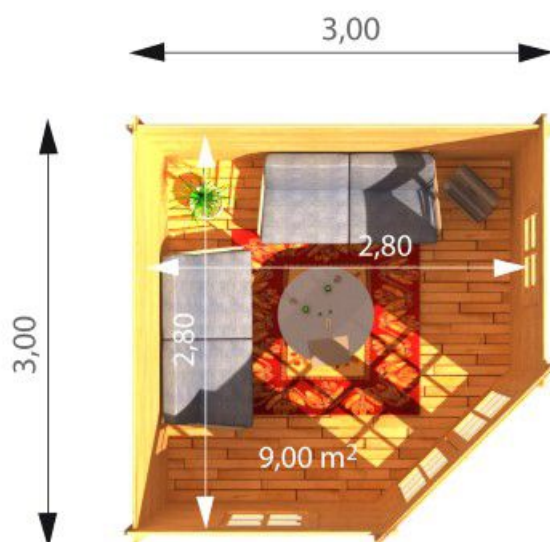

## Summerhouse SUNFLOWER 3m x 3m (10' x 10') 28mm

Product # AV001

- Better resistance to rot & mould
- Reinforced roof construction
- Premium windows & doors
- Secure locks & hinges
- Window and door seals included
- Storm braces included
- Interchange the opposite walls!
- Moisture resistant door and windows
- Tongue & Groove floorboards included
- Reliable floor bearers
- Hardware kit included
- Pure glass - no cheap plastic
- Direct from the factory
- Polite & Convenient delivery
- Made while protecting the forests

## Product specifications

Material	Natural certified Nordic pine/ Scandinavian spruce
External dimensions (width x depth)	300cm x 300cm (9'8" x 9'8")
Internal dimensions (width x depth)	280cm x 280cm (9'2" x 9'2")
Wall	28mm
Eaves height	200cm (6'6")
Ridge height	249cm
Roof Material	19 - 20mm thick tongue & groove boards
Floor Material	19 - 20mm thick tongue & groove boards
Roof area	15m <sup>2</sup>
Roof overhang	70cm (2'3")
Number of rooms	1
Door (width x height)	144cm x 187cm (Double door)
Windows (width x height)	70cm x 97cm (2 units)
Glazing	Single-Glazed
Roof Covering Material	Optional
Anti Rot Warranty	10 Year
Minimum base required	284cm x 284cm