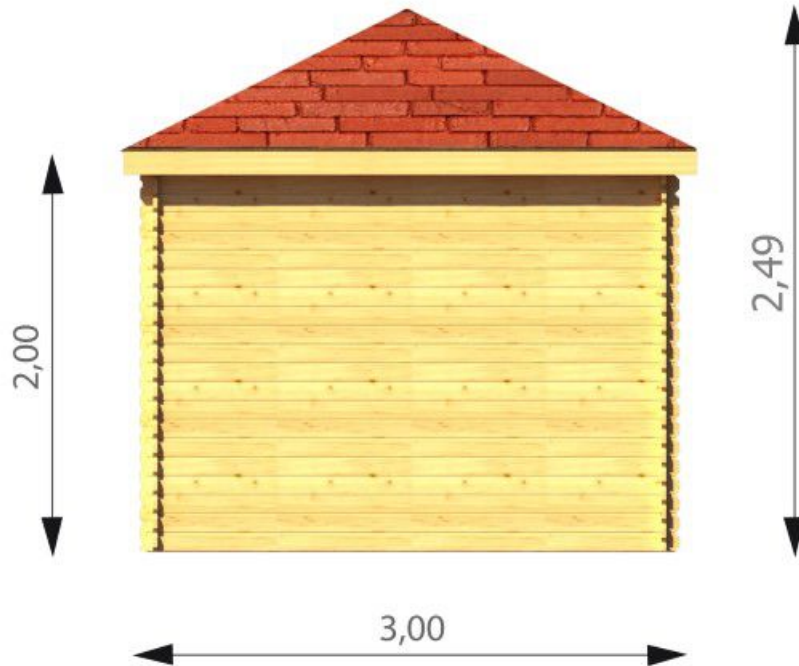

## Summerhouse SUNFLOWER 3m x 3m (10' x 10') 28mm

Product # AV001

- Better resistance to rot & mould
- Reinforced roof construction
- Premium windows & doors
- Secure locks & hinges
- Window and door seals included
- Storm braces included
- Interchange the opposite walls!
- Moisture resistant door and windows
- Tongue & Groove floorboards included
- Reliable floor bearers
- Hardware kit included
- Pure glass - no cheap plastic
- Direct from the factory
- Polite & Convenient delivery
- Made while protecting the forests

## Product specifications

Material	Natural certified Nordic pine/ Scandinavian spruce
External dimensions (width x depth)	300cm x 300cm (9'8" x 9'8")
Internal dimensions (width x depth)	280cm x 280cm (9'2" x 9'2")
Wall	28mm
Eaves height	200cm (6'6")
Ridge height	249cm
Roof Material	19 - 20mm thick tongue & groove boards
Floor Material	19 - 20mm thick tongue & groove boards
Roof area	15m <sup>2</sup>
Roof overhang	70cm (2'3")
Number of rooms	1
Door (width x height)	144cm x 187cm (Double door)
Windows (width x height)	70cm x 97cm (2 units)
Glazing	Single-Glazed
Roof Covering Material	Optional
Anti Rot Warranty	10 Year
Minimum base required	284cm x 284cm