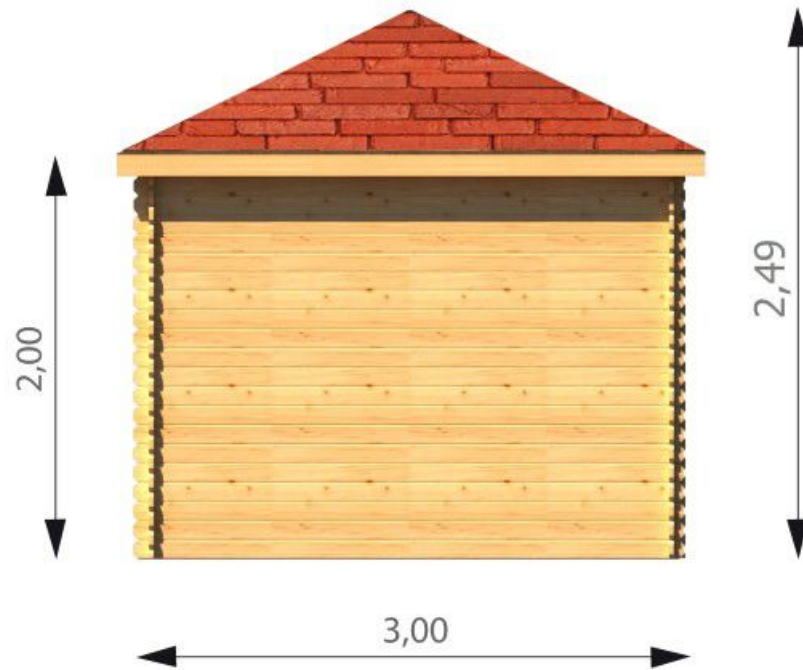

## Summerhouse SUNFLOWER 3m x 3m (10' x 10') 28mm

Product # AV001

- Better resistance to rot & mould
- Reinforced roof construction
- Premium windows & doors
- Secure locks & hinges
- Window and door seals included
- Storm braces included
- Interchange the opposite walls!
- Moisture resistant door and windows
- Tongue & Groove floorboards included
- Reliable floor bearers
- Hardware kit included
- Pure glass - no cheap plastic
- Direct from the factory
- Polite & Convenient delivery
- Made while protecting the forests

## Product specifications

Material	Natural certified Nordic pine/ Scandinavian spruce
External dimensions (width x depth)	300cm x 300cm (9'8" x 9'8")
Internal dimensions (width x depth)	280cm x 280cm (9'2" x 9'2")
Wall	28mm
Eaves height	200cm (6'6")
Ridge height	249cm
Roof Material	19 - 20mm thick tongue & groove boards
Floor Material	19 - 20mm thick tongue & groove boards
Roof area	15m <sup>2</sup>
Roof overhang	70cm (2'3")
Number of rooms	1
Door (width x height)	144cm x 187cm (Double door)
Windows (width x height)	70cm x 97cm (2 units)
Glazing	Single-Glazed
Roof Covering Material	Optional
Anti Rot Warranty	10 Year
Minimum base required	284cm x 284cm