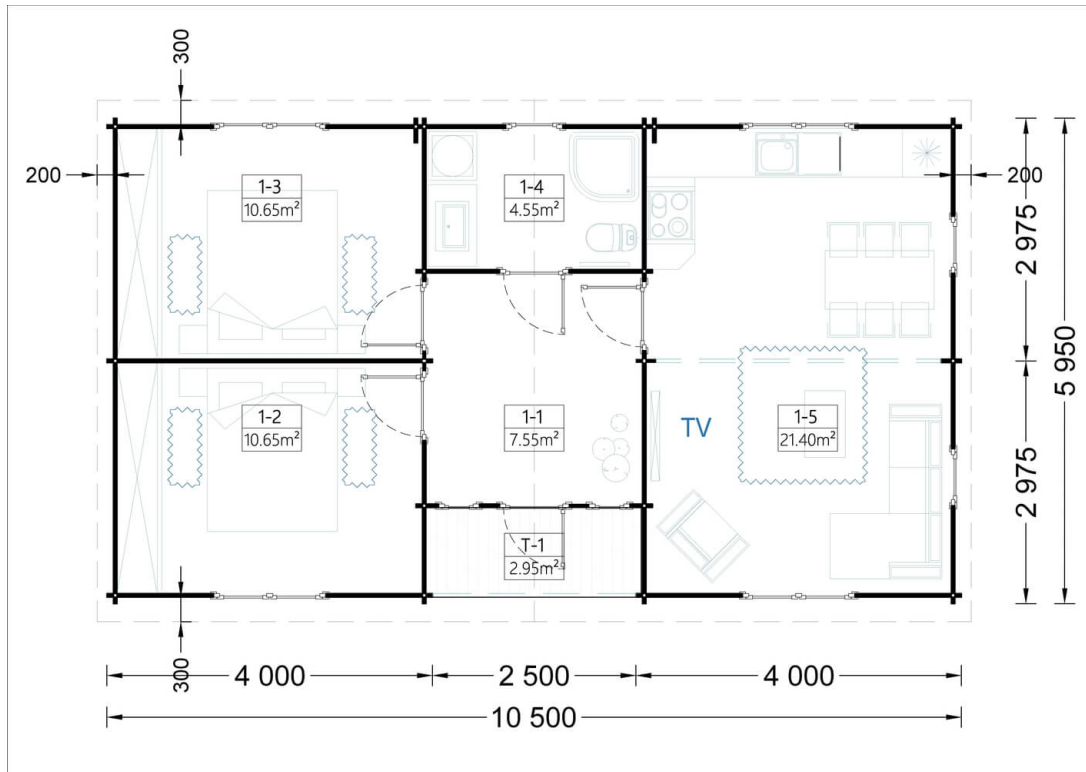

## Product specifications

Material	Slow grown spruce
External dimensions (width x depth)	1050cm x 595cm (34'5" x 19'6")
Internal dimensions (width x depth)	1023cm x 568cm (33'6" x 18'7")
Wall	44 mm
Eaves height	216cm (7'1")
Ridge height	310,5cm (10'2")
Roof Material	19 - 20mm thick tongue & groove boards
Floor Material	19 - 20mm thick tongue & groove boards
Roof area	70m <sup>2</sup>
Roof overhang	30cm (11")
Number of rooms	4
Door (width x height)	85cm x 192cm (5 units)
Windows (width x height)	138cm x 105cm (4 units), 70cm x 105cm (3 units) and 50cm x 50cm (2 units)
Glazing	Double-Glazed
Roof Covering Material	Optional
Anti Rot Warranty	10 Year
Minimum base required	1037cm x 584cm