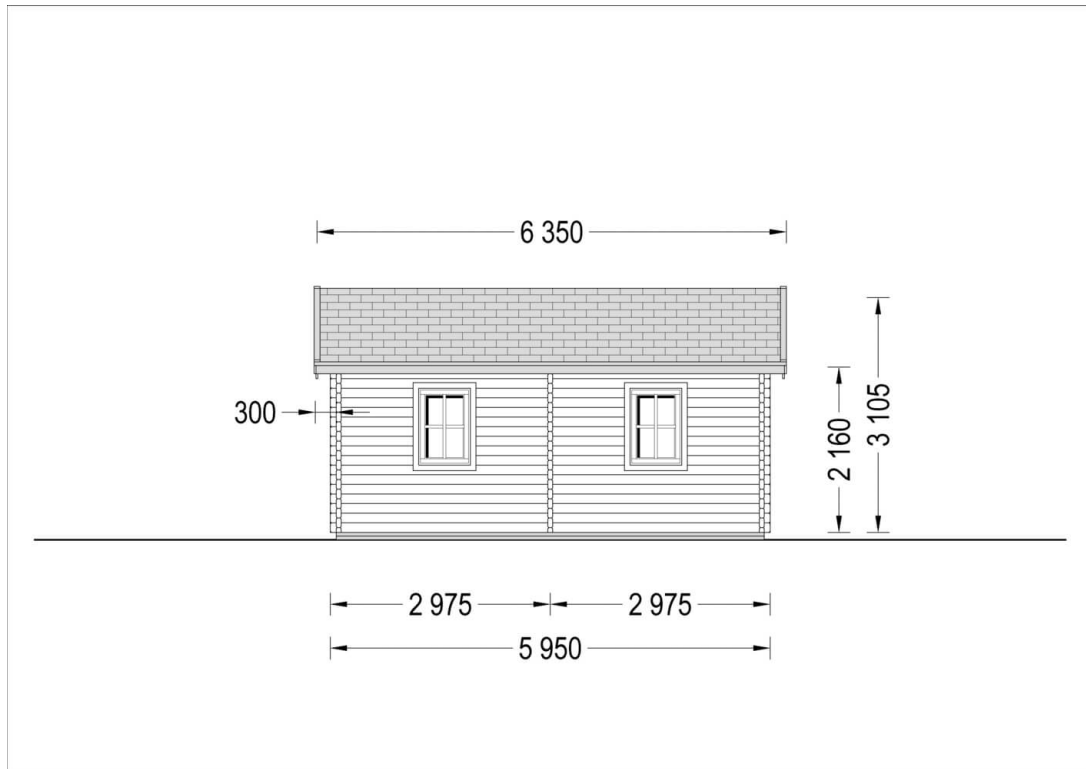

## Product specifications

Material	Slow grown spruce
External dimensions (width x depth)	1050cm x 595cm (34'5" x 19'6")
Internal dimensions (width x depth)	1023cm x 568cm (33'6" x 18'7")
Wall	44 mm
Eaves height	216cm (7'1")
Ridge height	310,5cm (10'2")
Roof Material	19 - 20mm thick tongue & groove boards
Floor Material	19 - 20mm thick tongue & groove boards
Roof area	70m <sup>2</sup>
Roof overhang	30cm (11")
Number of rooms	4
Door (width x height)	85cm x 192cm (5 units)
Windows (width x height)	138cm x 105cm (4 units), 70cm x 105cm (3 units) and 50cm x 50cm (2 units)
Glazing	Double-Glazed
Roof Covering Material	Optional
Anti Rot Warranty	10 Year
Minimum base required	1037cm x 584cm