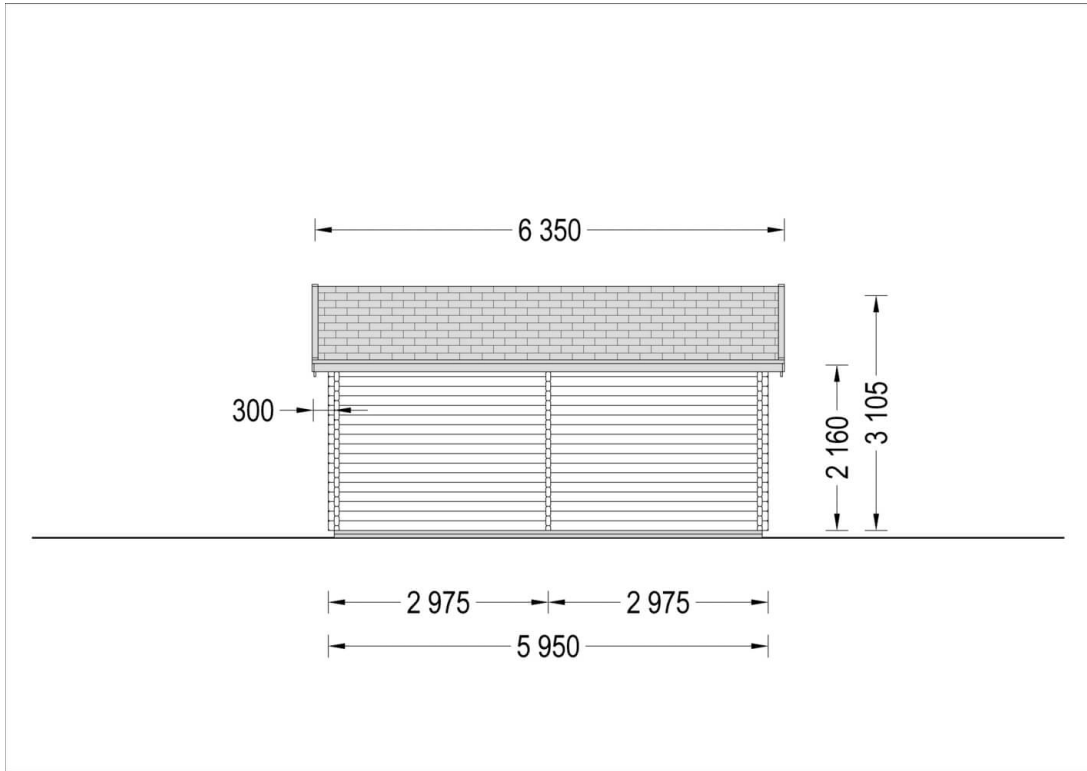

## Residential Log Cabin FILL 10.5m x 6m (35x20 ft) 44 mm

Product # AV064

- Better resistance to rot & mould
- Reinforced roof construction
- Premium windows & doors
- Secure locks & hinges
- Window and door seals included
- Storm braces included
- Interchange the opposite walls!
- Moisture resistant door and windows
- Tongue & Groove floorboards included
- Reliable floor bearers
- Hardware kit included
- Pure glass - no cheap plastic
- Direct from the factory
- Polite & Convenient delivery
- Made while protecting the forests

## Product specifications

Material	Slow grown spruce
External dimensions (width x depth)	1050cm x 595cm (34'5" x 19'6")
Internal dimensions (width x depth)	1023cm x 568cm (33'6" x 18'7")
Wall	44 mm
Eaves height	216cm (7'1")
Ridge height	310,5cm (10'2")
Roof Material	19 - 20mm thick tongue & groove boards
Floor Material	19 - 20mm thick tongue & groove boards
Roof area	70m <sup>2</sup>
Roof overhang	30cm (11")
Number of rooms	4
Door (width x height)	85cm x 192cm (5 units)
Windows (width x height)	138cm x 105cm (4 units), 70cm x 105cm (3 units) and 50cm x 50cm (2 units)
Glazing	Double-Glazed
Roof Covering Material	Optional
Anti Rot Warranty	10 Year
Minimum base required	1037cm x 584cm