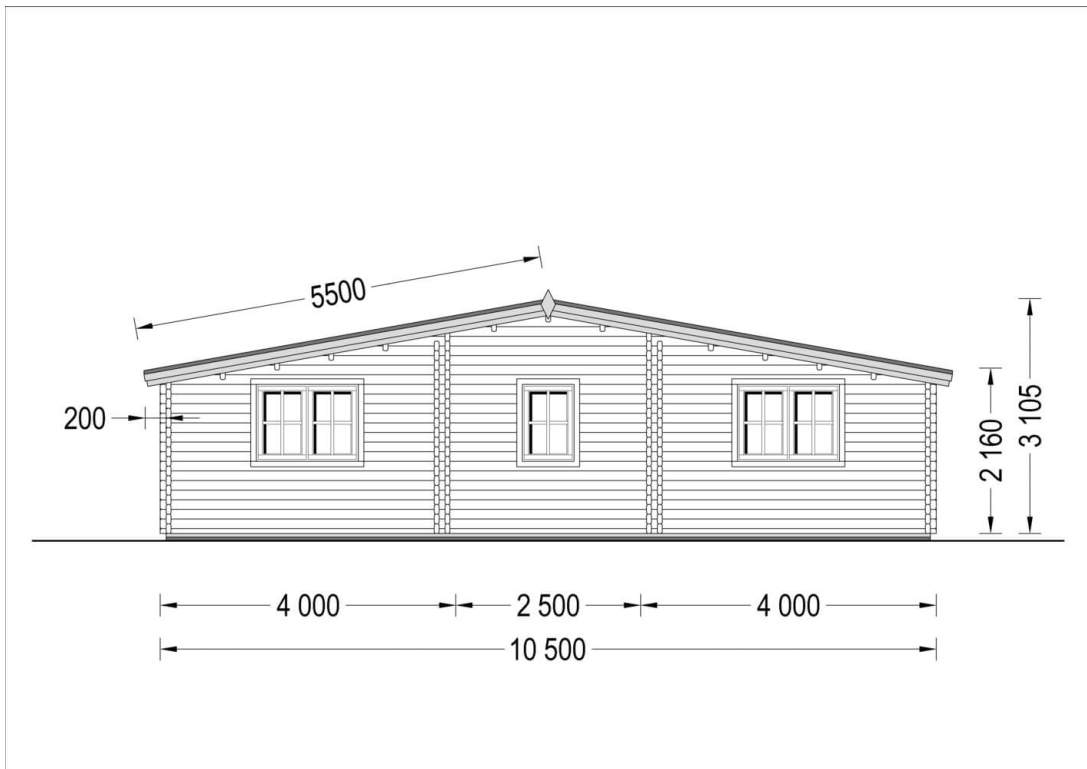

**£11,928.00**

~~£12,899.00~~ / You save £971.00

**The price includes:**

double glazing, pressure treated floor bearers, storm braces, flooring, delivery, offloading, hardware kit & VAT.

*Visit our website to make sure this is the current price:*

## Product specifications

Material	Slow grown spruce
External dimensions (width x depth)	1050cm x 595cm (34'5" x 19'6")
Internal dimensions (width x depth)	1023cm x 568cm (33'6" x 18'7")
Wall	44 mm
Eaves height	216cm (7'1")
Ridge height	310,5cm (10'2")
Roof Material	19 - 20mm thick tongue & groove boards
Floor Material	19 - 20mm thick tongue & groove boards
Roof area	70m <sup>2</sup>
Roof overhang	30cm (11")
Number of rooms	4
Door (width x height)	85cm x 192cm (5 units)
Windows (width x height)	138cm x 105cm (4 units), 70cm x 105cm (3 units) and 50cm x 50cm (2 units)
Glazing	Double-Glazed
Roof Covering Material	Optional
Anti Rot Warranty	10 Year
Minimum base required	1037cm x 584cm