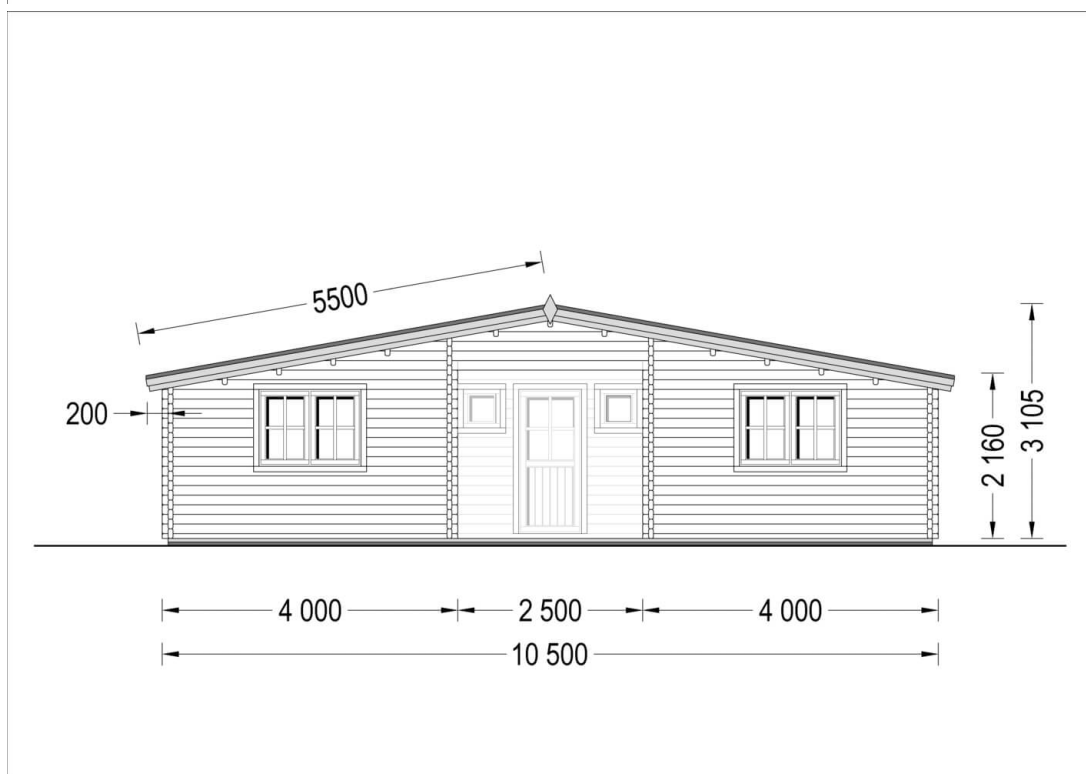

## Residential Log Cabin FILL 10.5m x 6m (35x20 ft) 44 mm

Product # AV064

- Better resistance to rot & mould
- Reinforced roof construction
- Premium windows & doors
- Secure locks & hinges
- Window and door seals included
- Storm braces included
- Interchange the opposite walls!
- Moisture resistant door and windows
- Tongue & Groove floorboards included
- Reliable floor bearers
- Hardware kit included
- Pure glass - no cheap plastic
- Direct from the factory
- Polite & Convenient delivery
- Made while protecting the forests

**£11,928.00**

~~£12,899.00~~ / You save £971.00

**The price includes:**

double glazing, pressure treated floor bearers, storm braces, flooring, delivery, offloading, hardware kit & VAT.

*Visit our website to make sure this is the current price:*

## Product specifications

Material	Slow grown spruce
External dimensions (width x depth)	1050cm x 595cm (34'5" x 19'6")
Internal dimensions (width x depth)	1023cm x 568cm (33'6" x 18'7")
Wall	44 mm
Eaves height	216cm (7'1")
Ridge height	310,5cm (10'2")
Roof Material	19 - 20mm thick tongue & groove boards
Floor Material	19 - 20mm thick tongue & groove boards
Roof area	70m <sup>2</sup>
Roof overhang	30cm (11")
Number of rooms	4
Door (width x height)	85cm x 192cm (5 units)
Windows (width x height)	138cm x 105cm (4 units), 70cm x 105cm (3 units) and 50cm x 50cm (2 units)
Glazing	Double-Glazed
Roof Covering Material	Optional
Anti Rot Warranty	10 Year
Minimum base required	1037cm x 584cm