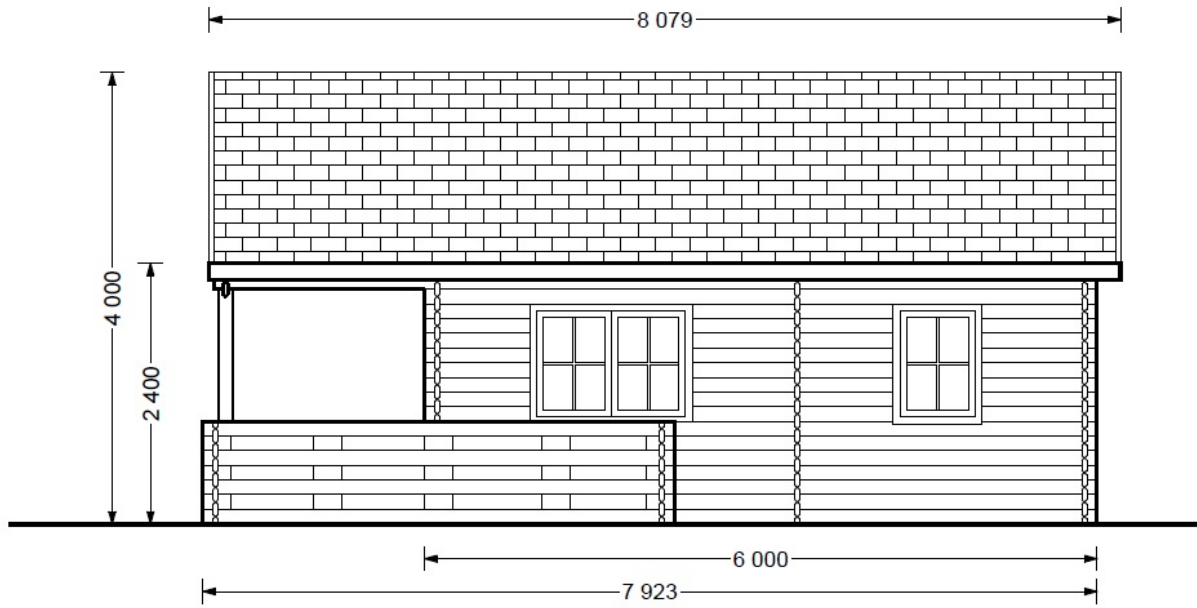

## Product specifications

Material	Natural certified Nordic pine/ Scandinavian spruce
External dimensions (width x depth)	600cm x 600cm +200cm Veranda (19'8" x 19'8" + 6'6")
Internal dimensions (width x depth)	571cm x 571cm +200cm (18'8" x 18'8" + 6'6")
Wall	44mm
Eaves height	227cm (7'5")
Ridge height	400cm (13'1")
Roof Material	19 - 20mm thick tongue & groove boards
Floor Material	19 - 20mm thick tongue & groove boards
Roof area	58m <sup>2</sup>
Roof overhang	170cm (5'6")
Number of rooms	4
Door (width x height)	85cm x 192cm (3 units)
Windows (width x height)	138cm x 101cm (3 units), 70cm x 101cm (2 units) and 50cm x 50cm (1 unit)
Glazing	Double-Glazed
Roof Covering Material	Optional
Anti Rot Warranty	10 Year