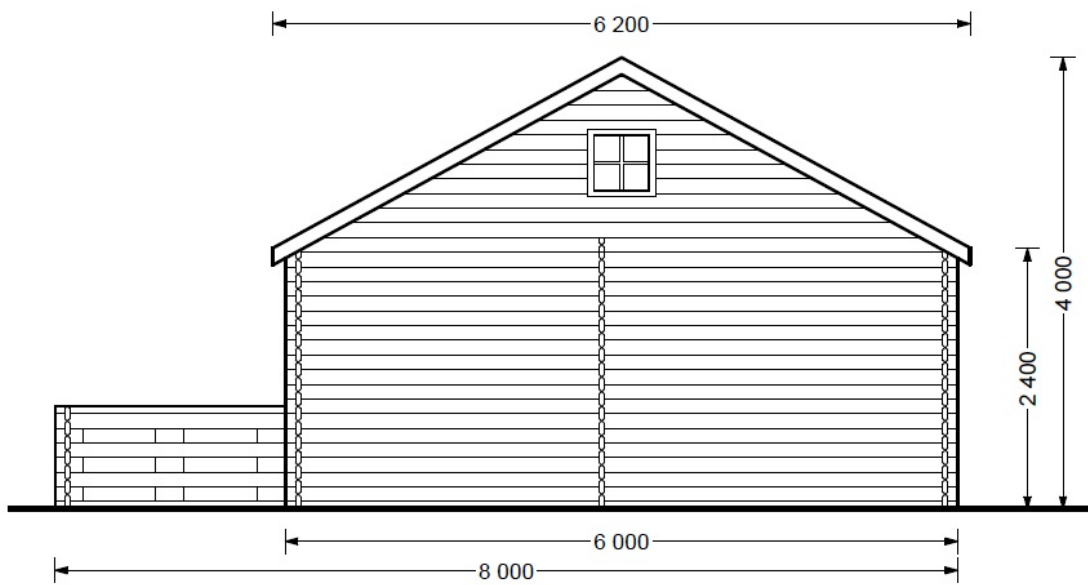

## Product specifications

Material	Natural certified Nordic pine/ Scandinavian spruce
External dimensions (width x depth)	600cm x 600cm +200cm Veranda (19'8" x 19'8" + 6'6")
Internal dimensions (width x depth)	571cm x 571cm +200cm (18'8" x 18'8" + 6'6")
Wall	44mm
Eaves height	227cm (7'5")
Ridge height	400cm (13'1")
Roof Material	19 - 20mm thick tongue & groove boards
Floor Material	19 - 20mm thick tongue & groove boards
Roof area	58m <sup>2</sup>
Roof overhang	170cm (5'6")
Number of rooms	4
Door (width x height)	85cm x 192cm (3 units)
Windows (width x height)	138cm x 101cm (3 units), 70cm x 101cm (2 units) and 50cm x 50cm (1 unit)
Glazing	Double-Glazed
Roof Covering Material	Optional
Anti Rot Warranty	10 Year