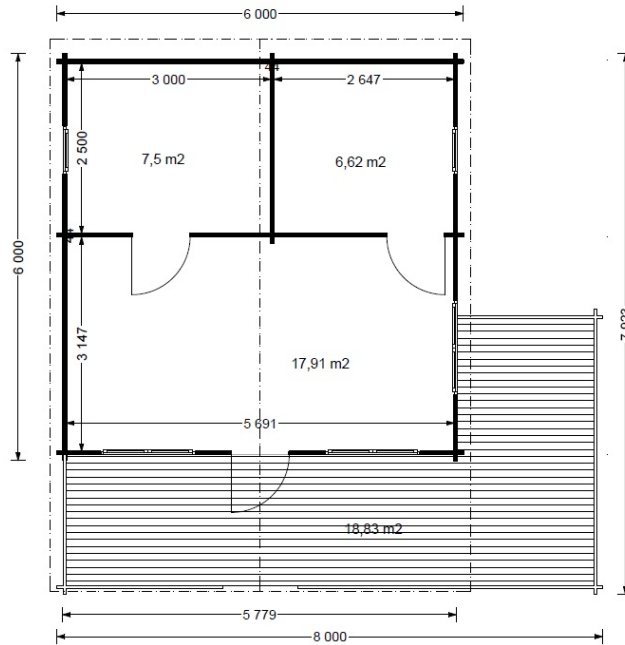

Specifications & detailed sketches

Call us **02070 994 301** Mon-Fri: 8am-5pm
clients@quick-garden.co.uk • www.quick-garden.co.uk