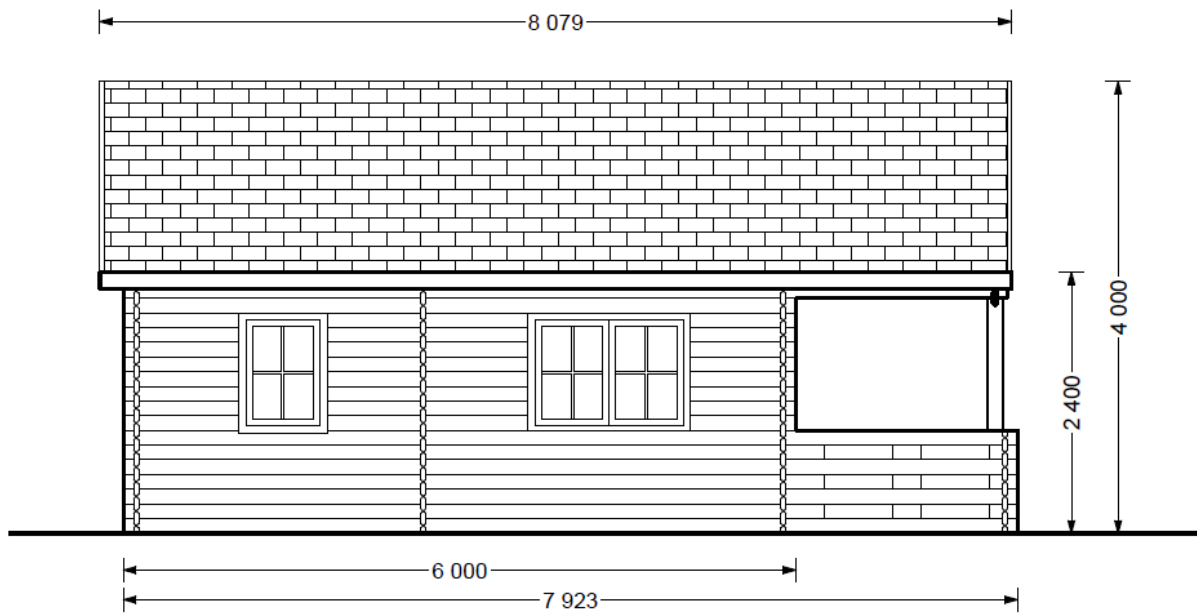

## Product specifications

Material	Natural certified Nordic pine/ Scandinavian spruce
External dimensions (width x depth)	600cm x 600cm +200cm Veranda (19'8" x 19'8" + 6'6")
Internal dimensions (width x depth)	571cm x 571cm +200cm (18'8" x 18'8" + 6'6")
Wall	44mm
Eaves height	227cm (7'5")
Ridge height	400cm (13'1")
Roof Material	19 - 20mm thick tongue & groove boards
Floor Material	19 - 20mm thick tongue & groove boards
Roof area	58m <sup>2</sup>
Roof overhang	170cm (5'6")
Number of rooms	4
Door (width x height)	85cm x 192cm (3 units)
Windows (width x height)	138cm x 101cm (3 units), 70cm x 101cm (2 units) and 50cm x 50cm (1 unit)
Glazing	Double-Glazed
Roof Covering Material	Optional
Anti Rot Warranty	10 Year