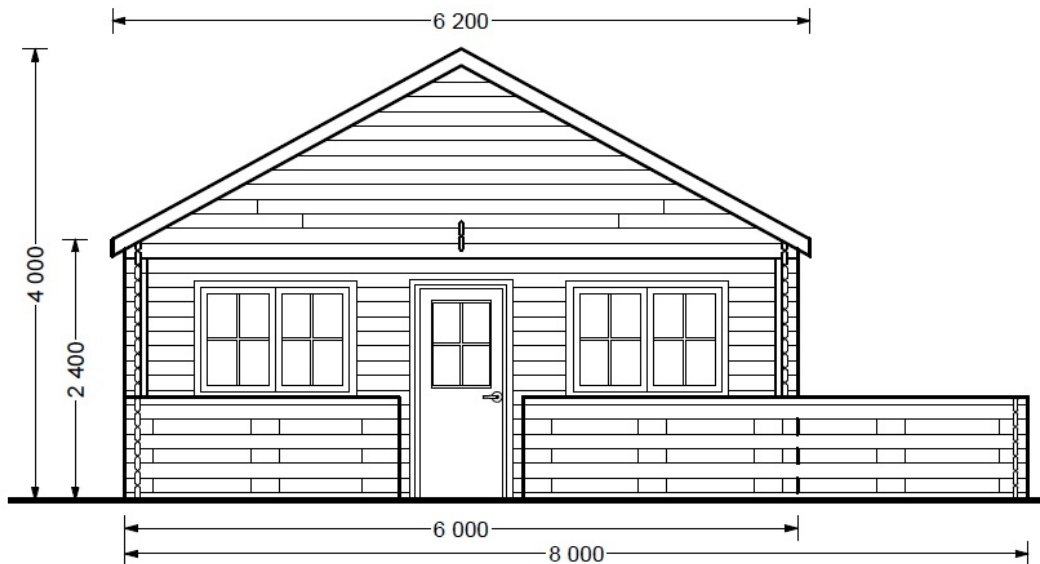

Specifications & detailed sketches

Call us **02070 994 301** Mon-Fri: 8am-5pm
clients@quick-garden.co.uk • www.quick-garden.co.uk