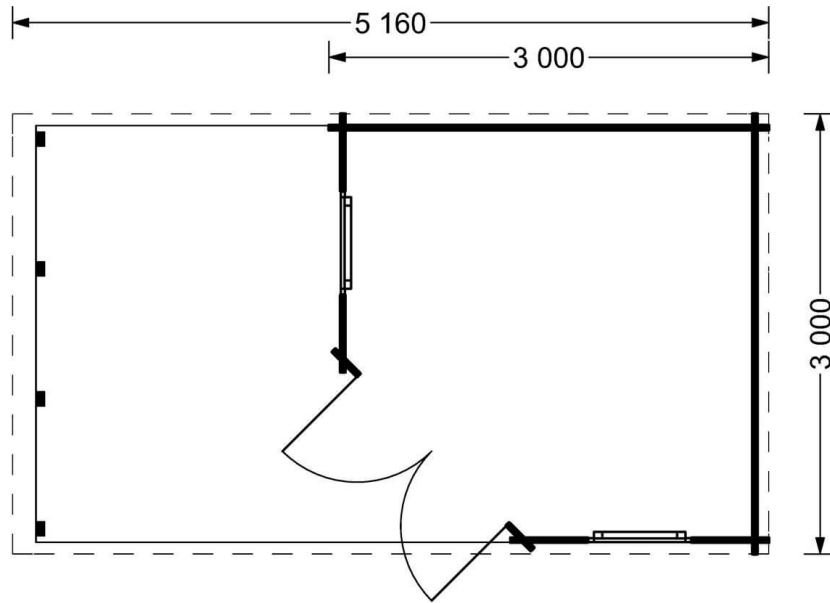

## Product specifications

Material	Slow grown spruce
External dimensions (width x depth)	500cm x 300cm (16'4" x 9'10")
Internal dimensions (width x depth)	280cm x 280cm +200cm (9'2" x 9'2" + 6'6")
Wall	28 mm
Eaves height	210cm (6'10")
Ridge height	220cm (7'2")
Roof Material	19 - 20mm thick tongue & groove boards
Floor Material	19 - 20mm thick tongue & groove boards
Roof area	20m <sup>2</sup>
Roof overhang	20cm (7")
Number of rooms	1
Door (width x height)	130cm x 192cm (Double door)
Windows (width x height)	70cm x 144cm (2 units)
Glazing	Single-glazed (4mm glass)
Roof Covering Material	Optional
Anti Rot Warranty	10 Year
Minimum base required	284cm x 484cm