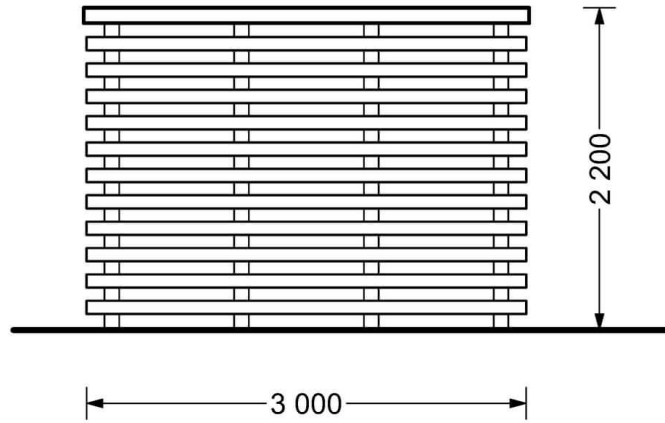

## Product specifications

Material	Slow grown spruce
External dimensions (width x depth)	500cm x 300cm (16'4" x 9'10")
Internal dimensions (width x depth)	280cm x 280cm +200cm (9'2" x 9'2" + 6'6")
Wall	28 mm
Eaves height	210cm (6'10")
Ridge height	220cm (7'2")
Roof Material	19 - 20mm thick tongue & groove boards
Floor Material	19 - 20mm thick tongue & groove boards
Roof area	20m <sup>2</sup>
Roof overhang	20cm (7")
Number of rooms	1
Door (width x height)	130cm x 192cm (Double door)
Windows (width x height)	70cm x 144cm (2 units)
Glazing	Single-glazed (4mm glass)
Roof Covering Material	Optional
Anti Rot Warranty	10 Year
Minimum base required	284cm x 484cm