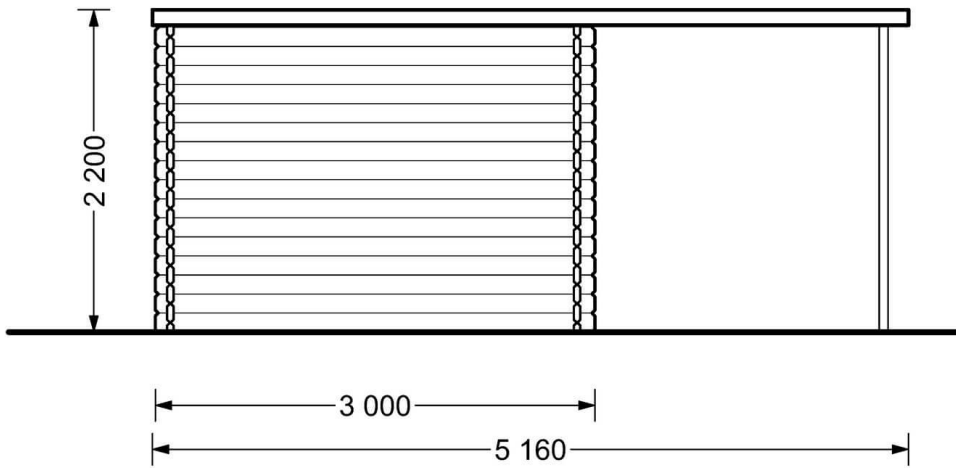

## Product specifications

Material	Slow grown spruce
External dimensions (width x depth)	500cm x 300cm (16'4" x 9'10")
Internal dimensions (width x depth)	280cm x 280cm +200cm (9'2" x 9'2" + 6'6")
Wall	28 mm
Eaves height	210cm (6'10")
Ridge height	220cm (7'2")
Roof Material	19 - 20mm thick tongue & groove boards
Floor Material	19 - 20mm thick tongue & groove boards
Roof area	20m <sup>2</sup>
Roof overhang	20cm (7")
Number of rooms	1
Door (width x height)	130cm x 192cm (Double door)
Windows (width x height)	70cm x 144cm (2 units)
Glazing	Single-glazed (4mm glass)
Roof Covering Material	Optional
Anti Rot Warranty	10 Year
Minimum base required	284cm x 484cm