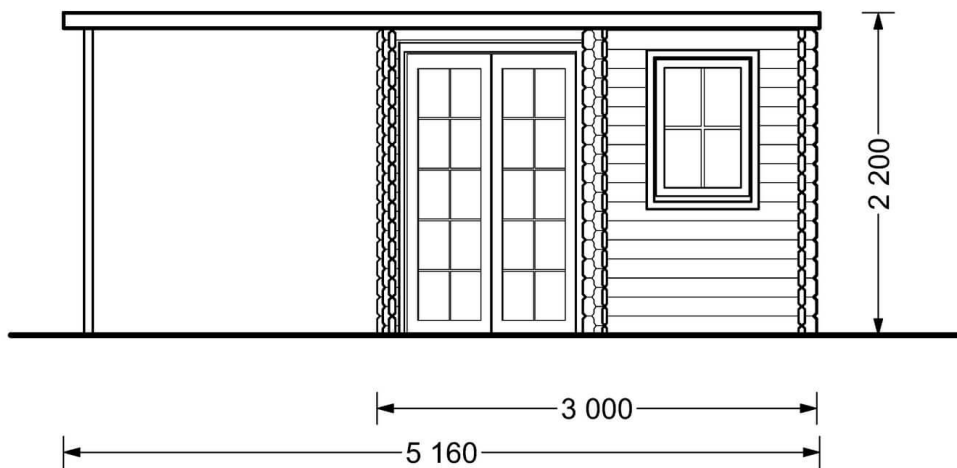

## Product specifications

Material	Slow grown spruce
External dimensions (width x depth)	500cm x 300cm (16'4" x 9'10")
Internal dimensions (width x depth)	280cm x 280cm +200cm (9'2" x 9'2" + 6'6")
Wall	28 mm
Eaves height	210cm (6'10")
Ridge height	220cm (7'2")
Roof Material	19 - 20mm thick tongue & groove boards
Floor Material	19 - 20mm thick tongue & groove boards
Roof area	20m <sup>2</sup>
Roof overhang	20cm (7")
Number of rooms	1
Door (width x height)	130cm x 192cm (Double door)
Windows (width x height)	70cm x 144cm (2 units)
Glazing	Single-glazed (4mm glass)
Roof Covering Material	Optional
Anti Rot Warranty	10 Year
Minimum base required	284cm x 484cm