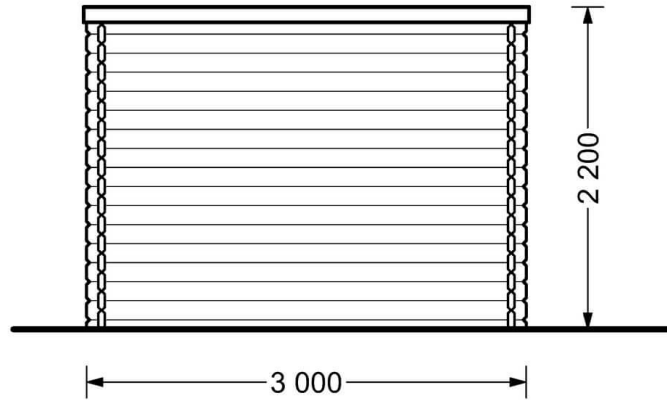

## Product specifications

Material	Slow grown spruce
External dimensions (width x depth)	500cm x 300cm (16'4" x 9'10")
Internal dimensions (width x depth)	280cm x 280cm +200cm (9'2" x 9'2" + 6'6")
Wall	28 mm
Eaves height	210cm (6'10")
Ridge height	220cm (7'2")
Roof Material	19 - 20mm thick tongue & groove boards
Floor Material	19 - 20mm thick tongue & groove boards
Roof area	20m <sup>2</sup>
Roof overhang	20cm (7")
Number of rooms	1
Door (width x height)	130cm x 192cm (Double door)
Windows (width x height)	70cm x 144cm (2 units)
Glazing	Single-glazed (4mm glass)
Roof Covering Material	Optional
Anti Rot Warranty	10 Year
Minimum base required	284cm x 484cm