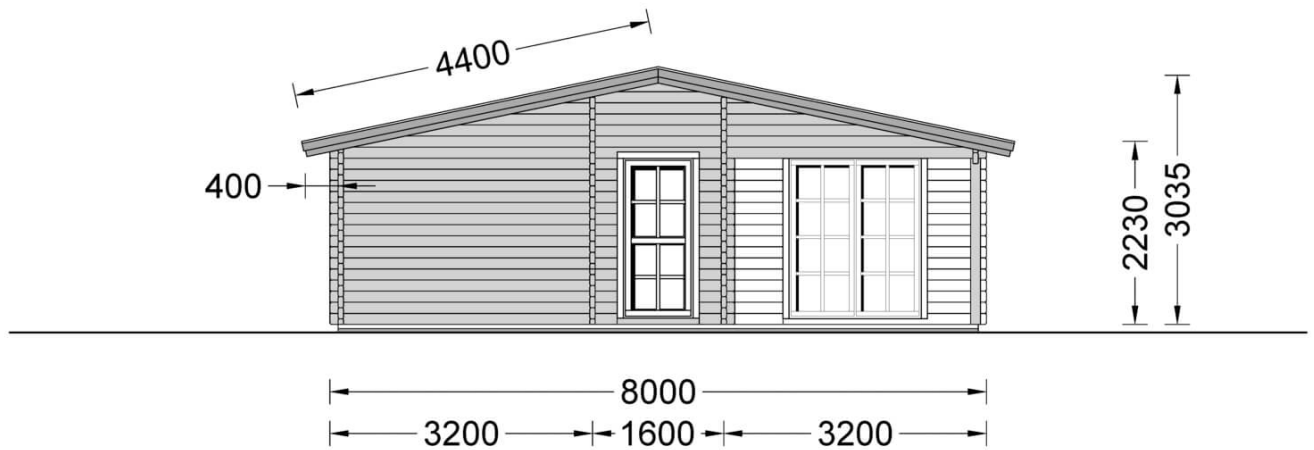

## Insulated Log Cabin House LINDA 8m x 12m (26x40 ft) Twin Skin

Product # AV-8008-2

- Better resistance to rot & mould
- Reinforced roof construction
- Premium windows & doors
- Secure locks & hinges
- Window and door seals included
- Storm braces included
- Interchange the opposite walls!
- Moisture resistant door and windows
- Tongue & Groove floorboards included
- Reliable floor bearers
- Hardware kit included
- Pure glass - no cheap plastic
- Direct from the factory
- Polite & Convenient delivery
- Made while protecting the forests

## Product specifications

Material	Slow grown spruce
External dimensions (width x depth)	1200cm x 800cm
Wall	44 mm + 50 mm insulation + 44 mm
Eaves height	223cm
Ridge height	303.5cm
Roof Material	20 mm tongue & groove boards + 25 mm insulation
Floor Material	20 mm tongue & groove boards + 25 mm insulation
Number of rooms	5
Door (width x height)	85cm x 192cm (5 units) and 161cm x 192cm (2 units)
Windows (width x height)	70cm x 105cm (2 units) and 138cm x 105cm (6 units)
Glazing	Double-Glazed
Roof Covering Material	Optional
Anti Rot Warranty	10 Year