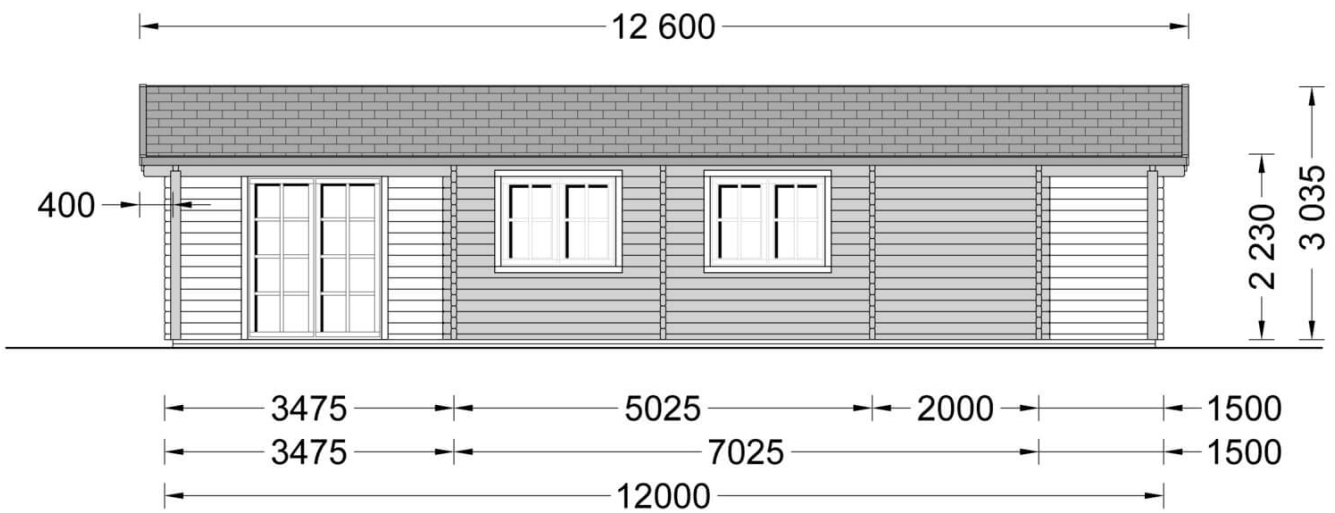

## Insulated Log Cabin House LINDA 8m x 12m (26x40 ft) Twin Skin

Product # AV-8008-2

- Better resistance to rot & mould
- Reinforced roof construction
- Premium windows & doors
- Secure locks & hinges
- Window and door seals included
- Storm braces included
- Interchange the opposite walls!
- Moisture resistant door and windows
- Tongue & Groove floorboards included
- Reliable floor bearers
- Hardware kit included
- Pure glass - no cheap plastic
- Direct from the factory
- Polite & Convenient delivery
- Made while protecting the forests

## Product specifications

Material	Slow grown spruce
External dimensions (width x depth)	1200cm x 800cm
Wall	44 mm + 50 mm insulation + 44 mm
Eaves height	223cm
Ridge height	303.5cm
Roof Material	20 mm tongue & groove boards + 25 mm insulation
Floor Material	20 mm tongue & groove boards + 25 mm insulation
Number of rooms	5
Door (width x height)	85cm x 192cm (5 units) and 161cm x 192cm (2 units)
Windows (width x height)	70cm x 105cm (2 units) and 138cm x 105cm (6 units)
Glazing	Double-Glazed
Roof Covering Material	Optional
Anti Rot Warranty	10 Year