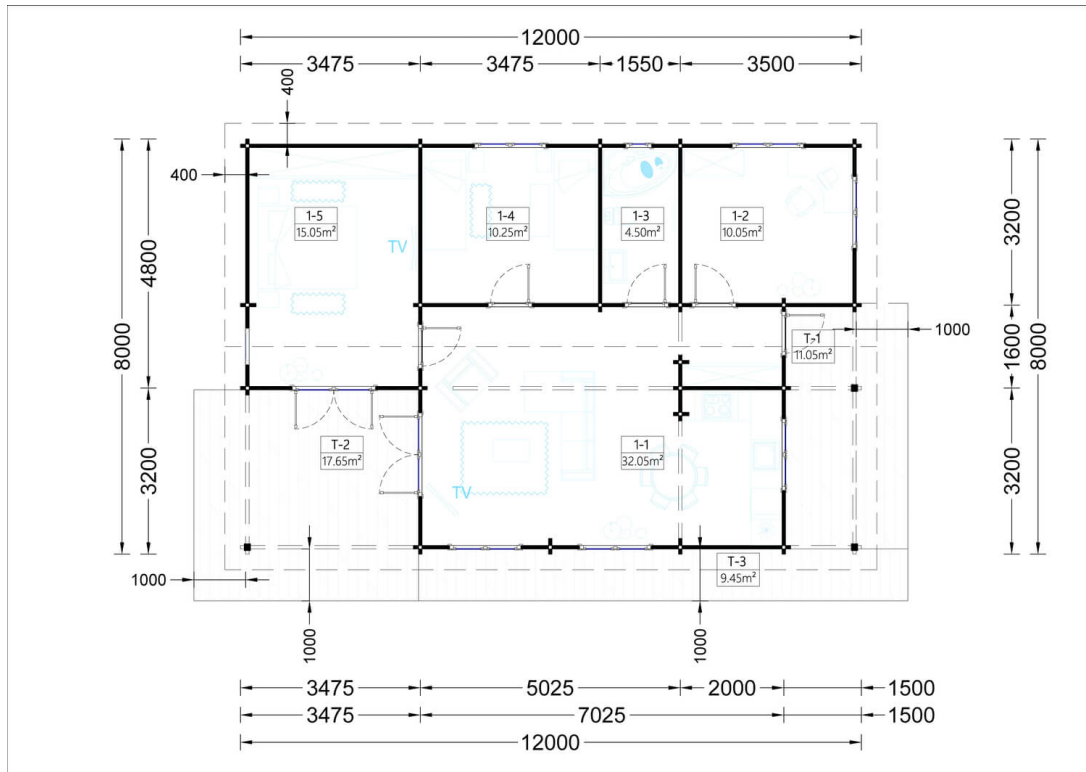

Specifications & detailed sketches

Call us **02070 994 301** Mon-Fri: 8am-5pm
clients@quick-garden.co.uk • www.quick-garden.co.uk