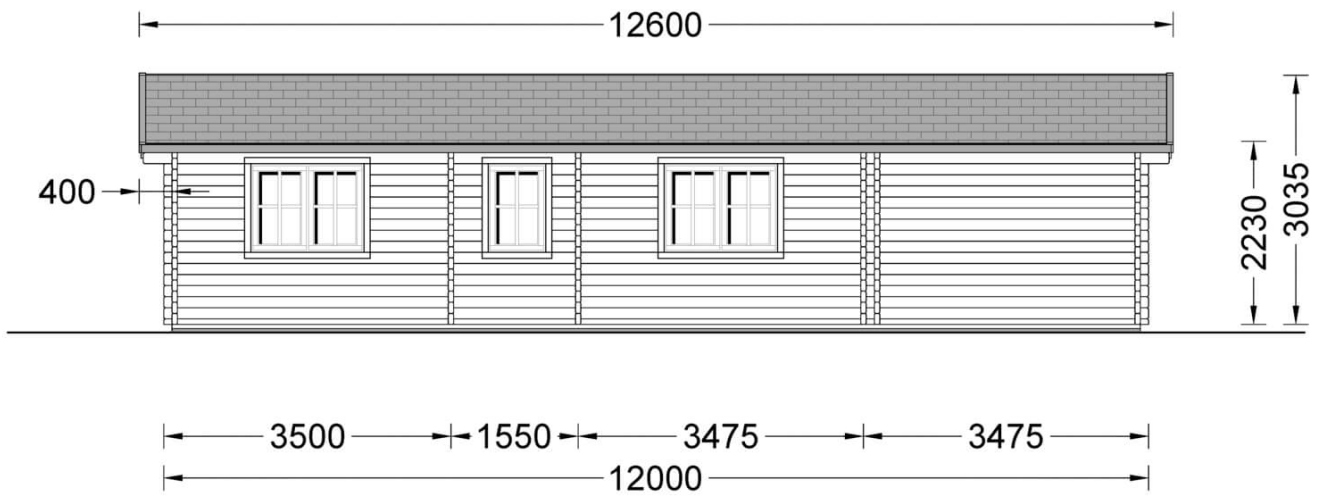

## Insulated Log Cabin House LINDA 8m x 12m (26x40 ft) Twin Skin

Product # AV-8008-2

- Better resistance to rot & mould
- Reinforced roof construction
- Premium windows & doors
- Secure locks & hinges
- Window and door seals included
- Storm braces included
- Interchange the opposite walls!
- Moisture resistant door and windows
- Tongue & Groove floorboards included
- Reliable floor bearers
- Hardware kit included
- Pure glass - no cheap plastic
- Direct from the factory
- Polite & Convenient delivery
- Made while protecting the forests

## Product specifications

Material	Slow grown spruce
External dimensions (width x depth)	1200cm x 800cm
Wall	44 mm + 50 mm insulation + 44 mm
Eaves height	223cm
Ridge height	303.5cm
Roof Material	20 mm tongue & groove boards + 25 mm insulation
Floor Material	20 mm tongue & groove boards + 25 mm insulation
Number of rooms	5
Door (width x height)	85cm x 192cm (5 units) and 161cm x 192cm (2 units)
Windows (width x height)	70cm x 105cm (2 units) and 138cm x 105cm (6 units)
Glazing	Double-Glazed
Roof Covering Material	Optional
Anti Rot Warranty	10 Year