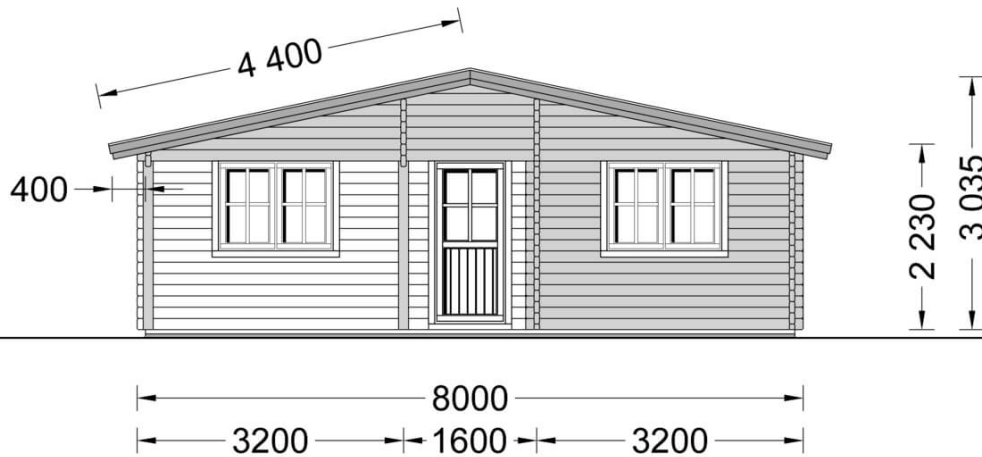

Specifications & detailed sketches

Call us **02070 994 301** Mon-Fri: 8am-5pm
clients@quick-garden.co.uk • www.quick-garden.co.uk