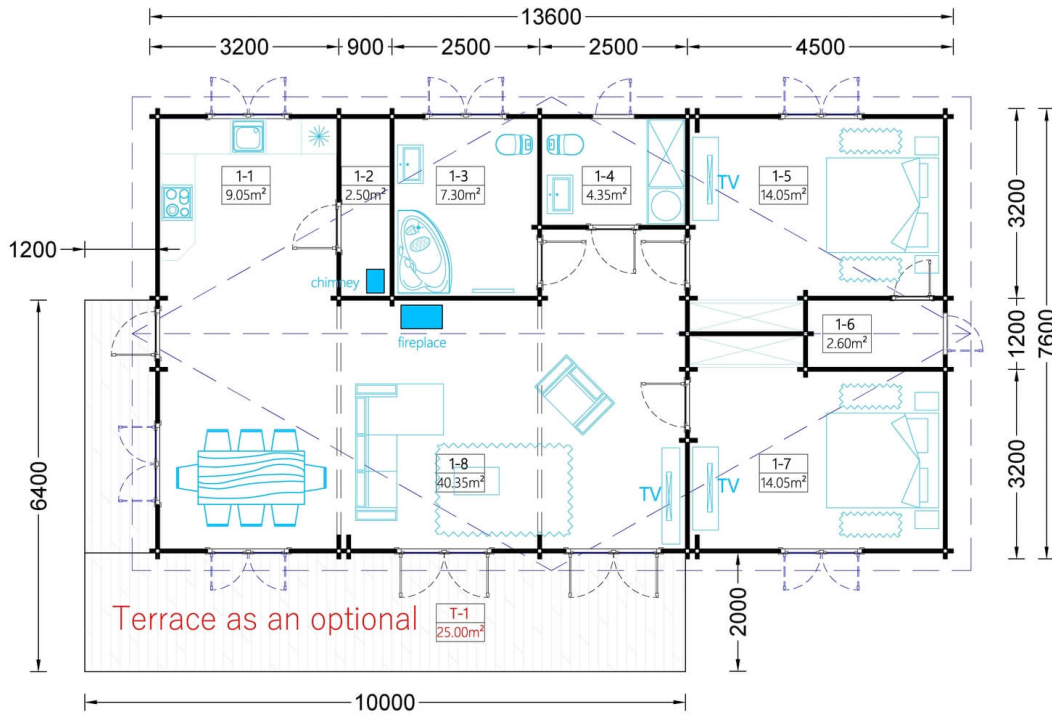

Insulated Log Cabin House LIMOGES 7.6m x 13.6m (25x45 ft) Twin Skin

Product # AV065-2

- Better resistance to rot & mould
- Reinforced roof construction
- Premium windows & doors
- Secure locks & hinges
- Window and door seals included
- Storm braces included
- Interchange the opposite walls!
- Moisture resistant door and windows
- Tongue & Groove floorboards included
- Reliable floor bearers
- Hardware kit included
- Pure glass - no cheap plastic
- Direct from the factory
- Polite & Convenient delivery
- Made while protecting the forests

www.quick-garden.co.uk/av065-2/

Finance available. Contact us!

Specifications & detailed sketches

Product specifications

Material	Slow grown spruce
External dimensions (width x depth)	1360cm x 760cm
Internal dimensions (width x depth)	1323cm x 729cm
Wall	44 mm + 50 mm insulation + 44 mm
Eaves height	236,5cm
Ridge height	330,5cm
Roof Material	20 mm tongue & groove boards + 25 mm insulation
Floor Material	20 mm tongue & groove boards + 25 mm insulation
Roof overhang	40cm
Number of rooms	3
Door (width x height)	85cm x 192cm (7 units)
Windows (width x height)	70cm x 105cm (2 units) and 138cm x 105cm (8 units)
Glazing	Double-Glazed
Roof Covering Material	Optional
Anti Rot Warranty	10 Year