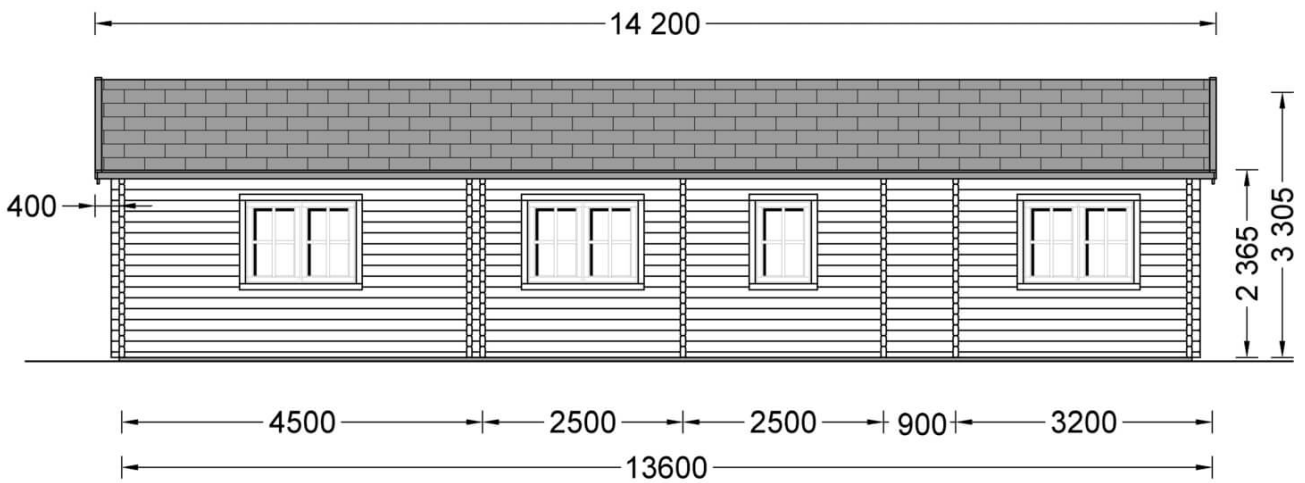

Insulated Log Cabin House LIMOGES 7.6m x 13.6m (25x45 ft) Twin Skin

Product # AV065-2

- Better resistance to rot & mould
- Reinforced roof construction
- Premium windows & doors
- Secure locks & hinges
- Window and door seals included
- Storm braces included
- Interchange the opposite walls!
- Moisture resistant door and windows
- Tongue & Groove floorboards included
- Reliable floor bearers
- Hardware kit included
- Pure glass - no cheap plastic
- Direct from the factory
- Polite & Convenient delivery
- Made while protecting the forests

£28,830.00

The price includes:

double glazing, pressure treated floor bearers, flooring, storm braces, Insulation, delivery, offloading, hardware kit & VAT.

Visit our website to make sure this is the current price:

www.quick-garden.co.uk/av065-2/

Finance available. Contact us!

Specifications & detailed sketches

Product specifications

Material	Slow grown spruce
External dimensions (width x depth)	1360cm x 760cm
Internal dimensions (width x depth)	1323cm x 729cm
Wall	44 mm + 50 mm insulation + 44 mm
Eaves height	236,5cm
Ridge height	330,5cm
Roof Material	20 mm tongue & groove boards + 25 mm insulation
Floor Material	20 mm tongue & groove boards + 25 mm insulation
Roof overhang	40cm
Number of rooms	3
Door (width x height)	85cm x 192cm (7 units)
Windows (width x height)	70cm x 105cm (2 units) and 138cm x 105cm (8 units)
Glazing	Double-Glazed
Roof Covering Material	Optional
Anti Rot Warranty	10 Year