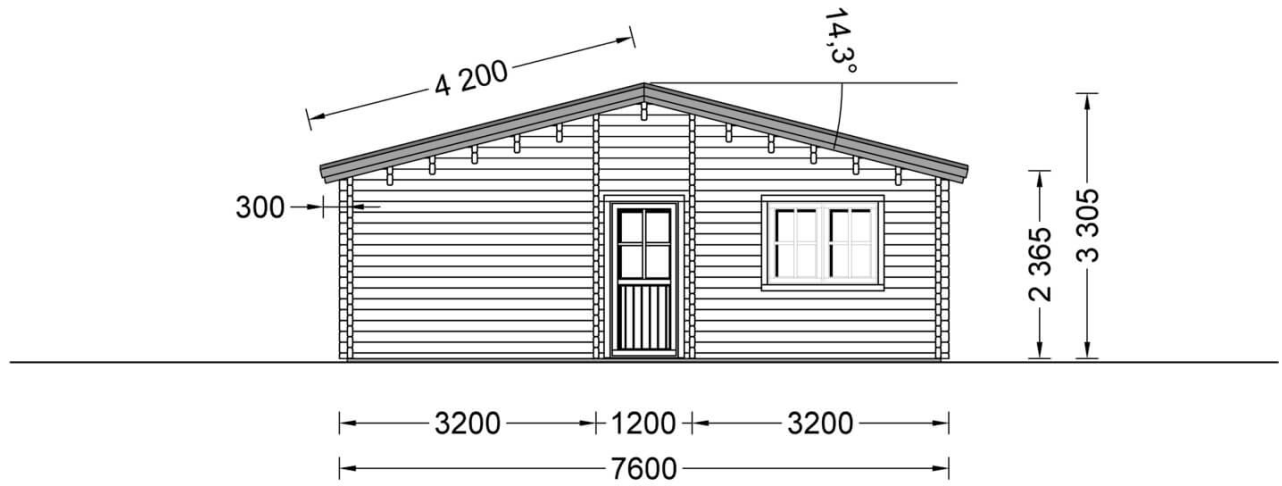

Insulated Log Cabin House LIMOGES 7.6m x 13.6m (25x45 ft) Twin Skin

Product # AV065-2

- Better resistance to rot & mould
- Reinforced roof construction
- Premium windows & doors
- Secure locks & hinges
- Window and door seals included
- Storm braces included
- Interchange the opposite walls!
- Moisture resistant door and windows
- Tongue & Groove floorboards included
- Reliable floor bearers
- Hardware kit included
- Pure glass - no cheap plastic
- Direct from the factory
- Polite & Convenient delivery
- Made while protecting the forests

£28,830.00

The price includes:

double glazing, pressure treated floor bearers, flooring, storm braces, Insulation, delivery, offloading, hardware kit & VAT.

Visit our website to make sure this is the current price:

www.quick-garden.co.uk/av065-2/

Finance available. Contact us!

Specifications & detailed sketches

Product specifications

Material	Slow grown spruce
External dimensions (width x depth)	1360cm x 760cm
Internal dimensions (width x depth)	1323cm x 729cm
Wall	44 mm + 50 mm insulation + 44 mm
Eaves height	236,5cm
Ridge height	330,5cm
Roof Material	20 mm tongue & groove boards + 25 mm insulation
Floor Material	20 mm tongue & groove boards + 25 mm insulation
Roof overhang	40cm
Number of rooms	3
Door (width x height)	85cm x 192cm (7 units)
Windows (width x height)	70cm x 105cm (2 units) and 138cm x 105cm (8 units)
Glazing	Double-Glazed
Roof Covering Material	Optional
Anti Rot Warranty	10 Year