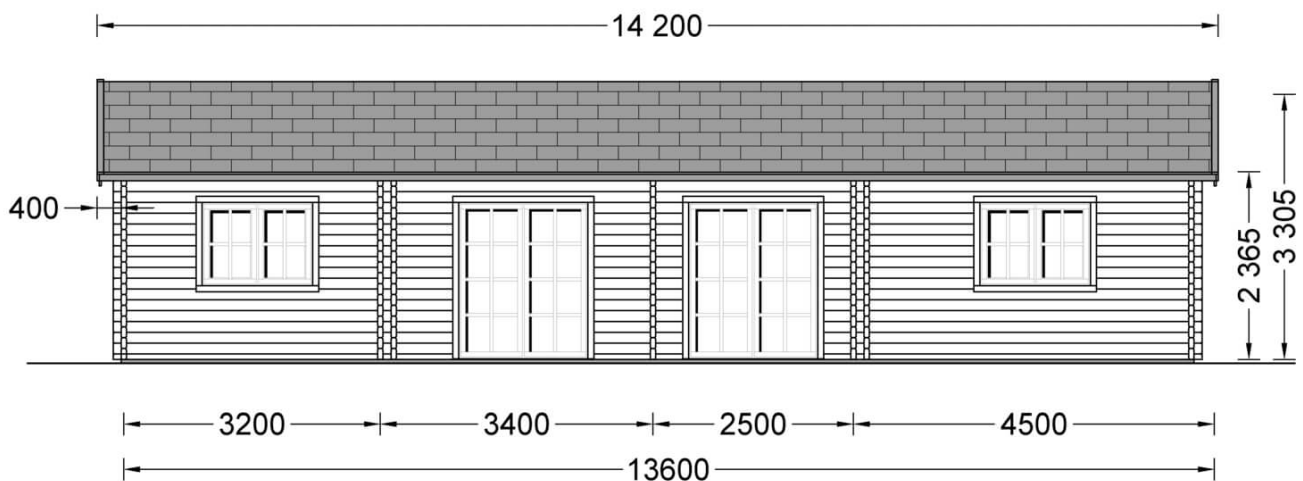

Insulated Log Cabin House LIMOGES 7.6m x 13.6m (25x45 ft) Twin Skin

Product # AV065-2

- Better resistance to rot & mould
- Reinforced roof construction
- Premium windows & doors
- Secure locks & hinges
- Window and door seals included
- Storm braces included
- Interchange the opposite walls!
- Moisture resistant door and windows
- Tongue & Groove floorboards included
- Reliable floor bearers
- Hardware kit included
- Pure glass - no cheap plastic
- Direct from the factory
- Polite & Convenient delivery
- Made while protecting the forests

£28,830.00

The price includes:

double glazing, pressure treated floor bearers, flooring, storm braces, Insulation, delivery, offloading, hardware kit & VAT.

Visit our website to make sure this is the current price:

www.quick-garden.co.uk/av065-2/

Finance available. Contact us!

Specifications & detailed sketches

Product specifications

Material	Slow grown spruce
External dimensions (width x depth)	1360cm x 760cm
Internal dimensions (width x depth)	1323cm x 729cm
Wall	44 mm + 50 mm insulation + 44 mm
Eaves height	236,5cm
Ridge height	330,5cm
Roof Material	20 mm tongue & groove boards + 25 mm insulation
Floor Material	20 mm tongue & groove boards + 25 mm insulation
Roof overhang	40cm
Number of rooms	3
Door (width x height)	85cm x 192cm (7 units)
Windows (width x height)	70cm x 105cm (2 units) and 138cm x 105cm (8 units)
Glazing	Double-Glazed
Roof Covering Material	Optional
Anti Rot Warranty	10 Year