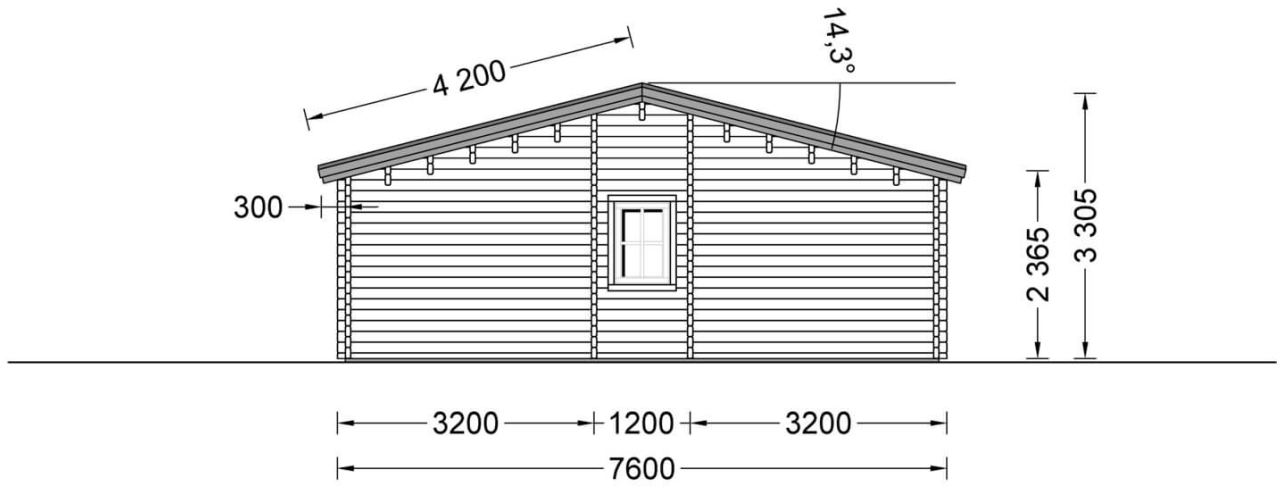

Insulated Log Cabin House LIMOGES 7.6m x 13.6m (25x45 ft) Twin Skin

Product # AV065-2

- Better resistance to rot & mould
- Reinforced roof construction
- Premium windows & doors
- Secure locks & hinges
- Window and door seals included
- Storm braces included
- Interchange the opposite walls!
- Moisture resistant door and windows
- Tongue & Groove floorboards included
- Reliable floor bearers
- Hardware kit included
- Pure glass - no cheap plastic
- Direct from the factory
- Polite & Convenient delivery
- Made while protecting the forests

www.quick-garden.co.uk/av065-2/

Finance available. Contact us!

Specifications & detailed sketches

Product specifications

Material	Slow grown spruce
External dimensions (width x depth)	1360cm x 760cm
Internal dimensions (width x depth)	1323cm x 729cm
Wall	44 mm + 50 mm insulation + 44 mm
Eaves height	236,5cm
Ridge height	330,5cm
Roof Material	20 mm tongue & groove boards + 25 mm insulation
Floor Material	20 mm tongue & groove boards + 25 mm insulation
Roof overhang	40cm
Number of rooms	3
Door (width x height)	85cm x 192cm (7 units)
Windows (width x height)	70cm x 105cm (2 units) and 138cm x 105cm (8 units)
Glazing	Double-Glazed
Roof Covering Material	Optional
Anti Rot Warranty	10 Year