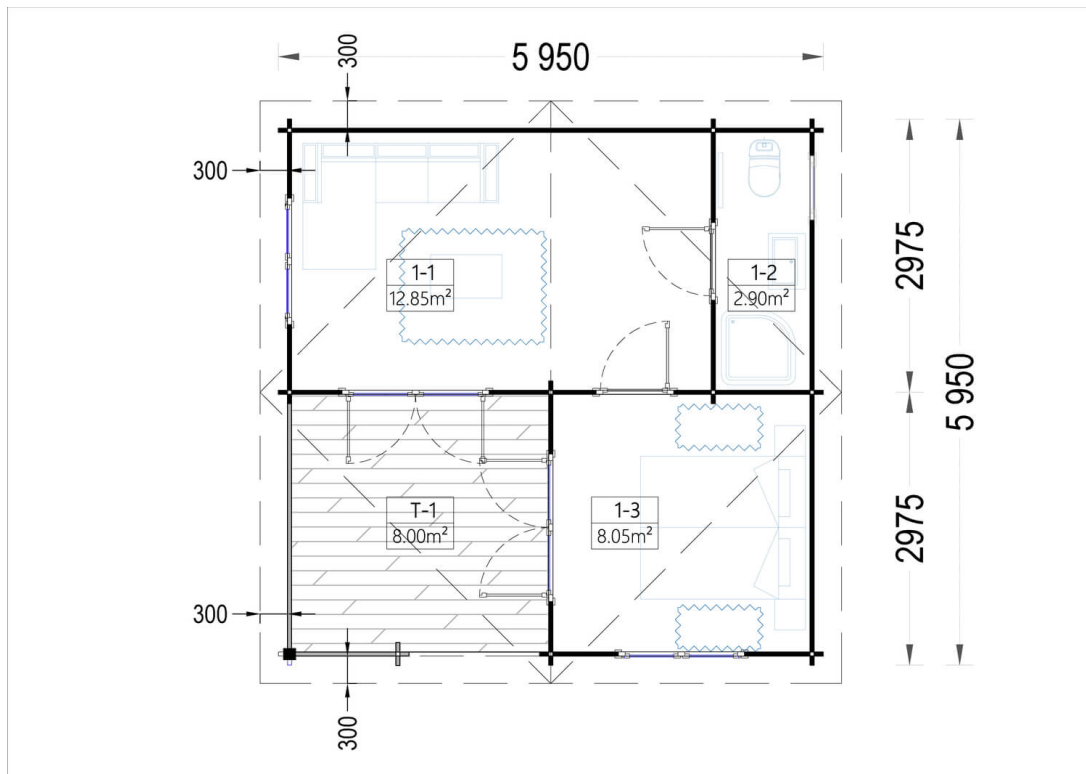

## Product specifications

Material	Natural certified Nordic pine/ Scandinavian spruce
External dimensions (width x depth)	595cm x 595cm (19'8" x 19'8")
Wall	44mm
Eaves height	216cm
Ridge height	283.5cm
Roof Material	20mm tongue & groove boards
Floor Material	20mm tongue & groove boards
Roof overhang	30cm
Number of rooms	2
Door (width x height)	85cm x 192cm (2 units) and 161cm x 192cm (2 units)
Windows (width x height)	138cm x 101cm (2 units) and 90cm x 36cm (1 unit)
Glazing	Double-Glazed
Roof Covering Material	Optional
Anti Rot Warranty	10 Year