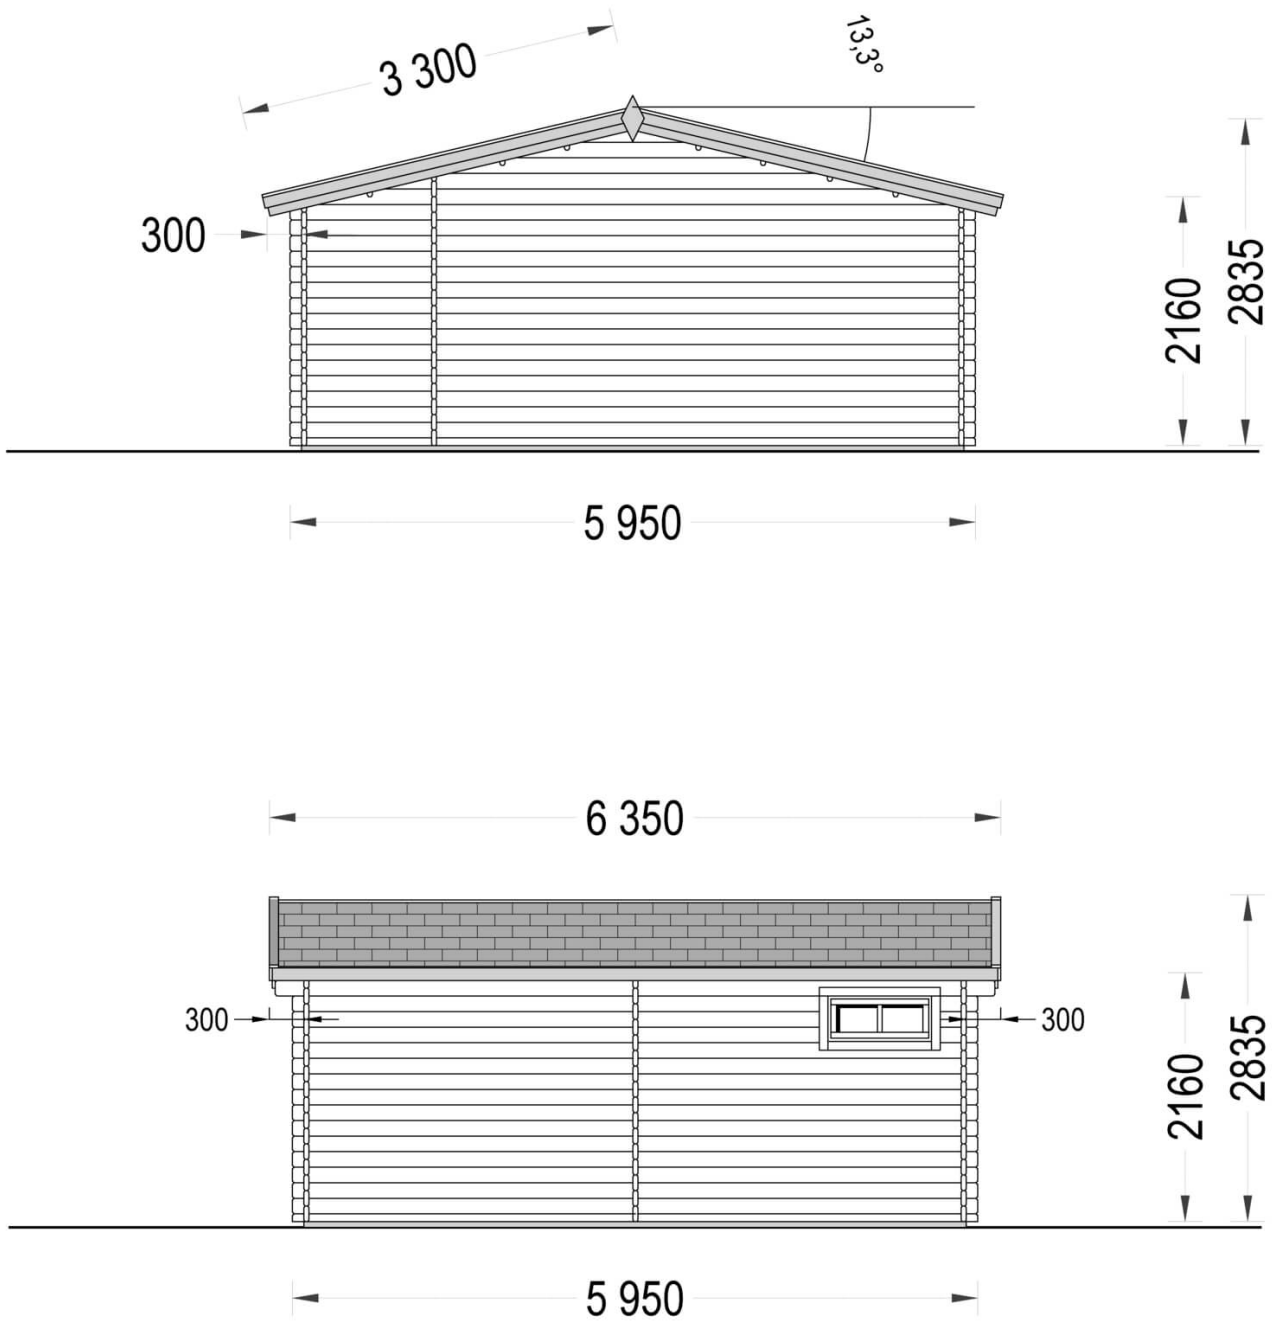

## Log cabin OLIVIA 6m x 6m (20' x 20) 44mm

Product # AV331

- Better resistance to rot & mould
- Reinforced roof construction
- Premium windows & doors
- Secure locks & hinges
- Window and door seals included
- Storm braces included
- Interchange the opposite walls!
- Moisture resistant door and windows
- Tongue & Groove floorboards included
- Reliable floor bearers
- Hardware kit included
- Pure glass - no cheap plastic
- Direct from the factory
- Polite & Convenient delivery
- Made while protecting the forests

## Product specifications

Material	Natural certified Nordic pine/ Scandinavian spruce
External dimensions (width x depth)	595cm x 595cm (19'8" x 19'8")
Wall	44mm
Eaves height	216cm
Ridge height	283.5cm
Roof Material	20mm tongue & groove boards
Floor Material	20mm tongue & groove boards
Roof overhang	30cm
Number of rooms	2
Door (width x height)	85cm x 192cm (2 units) and 161cm x 192cm (2 units)
Windows (width x height)	138cm x 101cm (2 units) and 90cm x 36cm (1 unit)
Glazing	Double-Glazed
Roof Covering Material	Optional
Anti Rot Warranty	10 Year