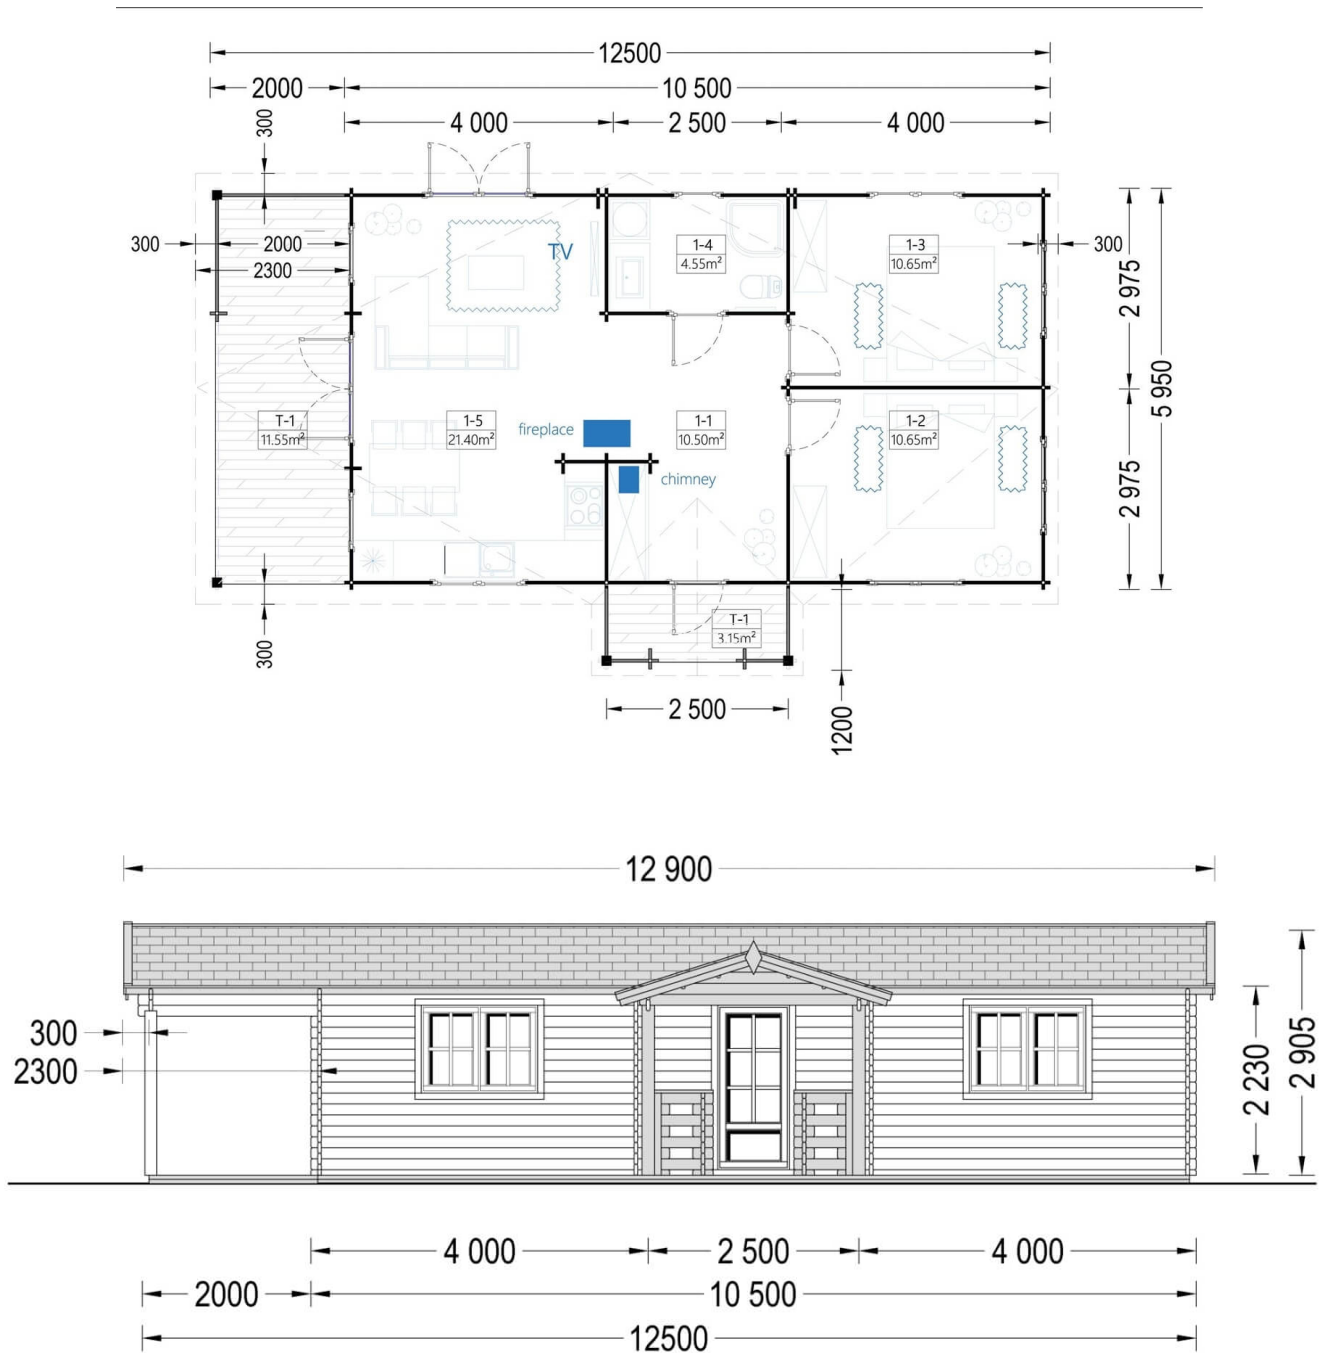

## Residential cabin DONNA 12.5m x 6m (41' x 20') 44mm

Product # AV312

- Better resistance to rot & mould
- Reinforced roof construction
- Premium windows & doors
- Secure locks & hinges
- Window and door seals included
- Storm braces included
- Interchange the opposite walls!
- Moisture resistant door and windows
- Tongue & Groove floorboards included
- Reliable floor bearers
- Hardware kit included
- Pure glass - no cheap plastic
- Direct from the factory
- Polite & Convenient delivery
- Made while protecting the forests

## Product specifications

Material	Natural certified Nordic pine/ Scandinavian spruce
External dimensions (width x depth)	1250cm x 595cm
Wall	44mm
Eaves height	223cm
Ridge height	290cm
Roof Material	20mm thick tongue & groove boards
Floor Material	20mm thick tongue & groove boards
Roof area	85m <sup>2</sup>
Roof overhang	30cm (11")
Number of rooms	4
Door (width x height)	85cm x 192cm (4 units), 168cm x 192cm (2 units)
Windows (width x height)	138cm x 101cm (5 units), 70cm x 101cm (1 units) and 85cm x 192cm (2 units)
Glazing	Double-Glazed
Roof Covering Material	Optional
Anti Rot Warranty	10 Year