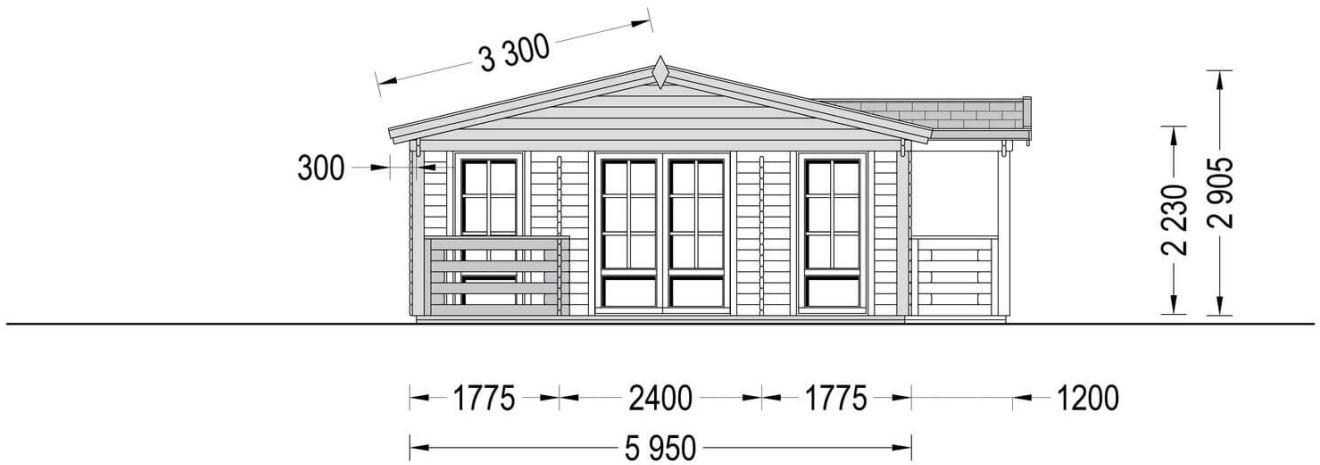

## Residential cabin DONNA 12.5m x 6m (41' x 20') 44mm

Product # AV312

- Better resistance to rot & mould
- Reinforced roof construction
- Premium windows & doors
- Secure locks & hinges
- Window and door seals included
- Storm braces included
- Interchange the opposite walls!
- Moisture resistant door and windows
- Tongue & Groove floorboards included
- Reliable floor bearers
- Hardware kit included
- Pure glass - no cheap plastic
- Direct from the factory
- Polite & Convenient delivery
- Made while protecting the forests

## Product specifications

Material	Natural certified Nordic pine/ Scandinavian spruce
External dimensions (width x depth)	1250cm x 595cm
Wall	44mm
Eaves height	223cm
Ridge height	290cm
Roof Material	20mm thick tongue & groove boards
Floor Material	20mm thick tongue & groove boards
Roof area	85m <sup>2</sup>
Roof overhang	30cm (11")
Number of rooms	4
Door (width x height)	85cm x 192cm (4 units), 168cm x 192cm (2 units)
Windows (width x height)	138cm x 101cm (5 units), 70cm x 101cm (1 units) and 85cm x 192cm (2 units)
Glazing	Double-Glazed
Roof Covering Material	Optional
Anti Rot Warranty	10 Year