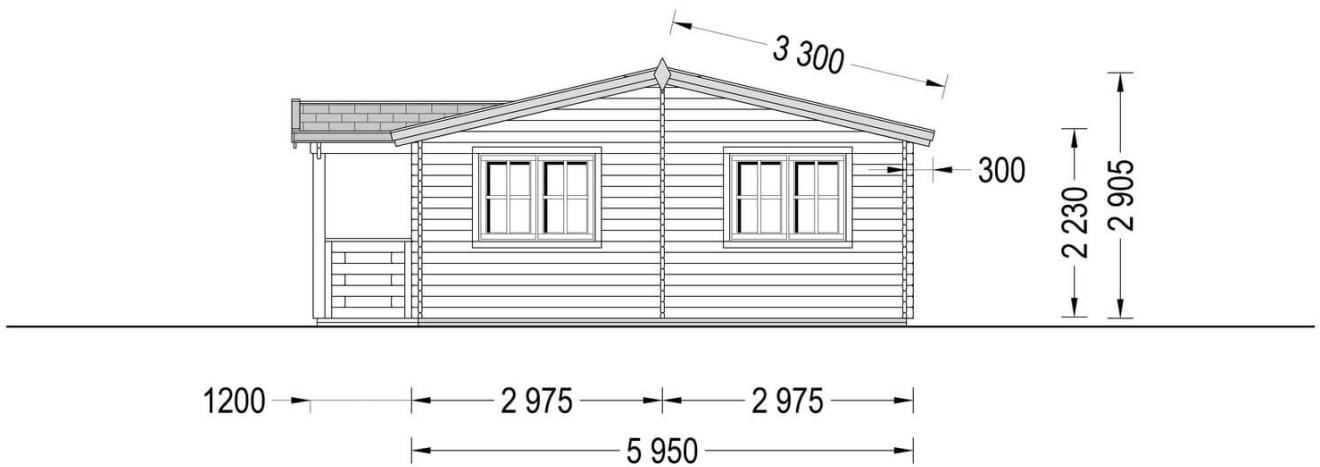

## Residential cabin DONNA 12.5m x 6m (41' x 20') 44mm

Product # AV312

- Better resistance to rot & mould
- Reinforced roof construction
- Premium windows & doors
- Secure locks & hinges
- Window and door seals included
- Storm braces included
- Interchange the opposite walls!
- Moisture resistant door and windows
- Tongue & Groove floorboards included
- Reliable floor bearers
- Hardware kit included
- Pure glass - no cheap plastic
- Direct from the factory
- Polite & Convenient delivery
- Made while protecting the forests

## Product specifications

Material	Natural certified Nordic pine/ Scandinavian spruce
External dimensions (width x depth)	1250cm x 595cm
Wall	44mm
Eaves height	223cm
Ridge height	290cm
Roof Material	20mm thick tongue & groove boards
Floor Material	20mm thick tongue & groove boards
Roof area	85m <sup>2</sup>
Roof overhang	30cm (11")
Number of rooms	4
Door (width x height)	85cm x 192cm (4 units), 168cm x 192cm (2 units)
Windows (width x height)	138cm x 101cm (5 units), 70cm x 101cm (1 units) and 85cm x 192cm (2 units)
Glazing	Double-Glazed
Roof Covering Material	Optional
Anti Rot Warranty	10 Year