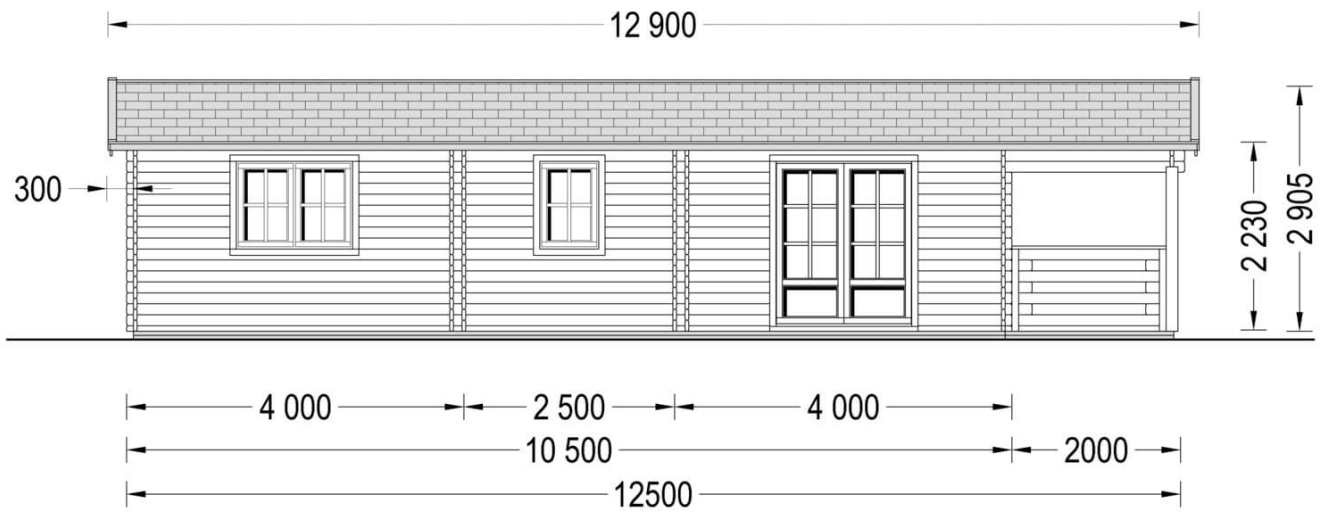

## Residential cabin DONNA 12.5m x 6m (41' x 20') 44mm

Product # AV312

- Better resistance to rot & mould
- Reinforced roof construction
- Premium windows & doors
- Secure locks & hinges
- Window and door seals included
- Storm braces included
- Interchange the opposite walls!
- Moisture resistant door and windows
- Tongue & Groove floorboards included
- Reliable floor bearers
- Hardware kit included
- Pure glass - no cheap plastic
- Direct from the factory
- Polite & Convenient delivery
- Made while protecting the forests

## Product specifications

Material	Natural certified Nordic pine/ Scandinavian spruce
External dimensions (width x depth)	1250cm x 595cm
Wall	44mm
Eaves height	223cm
Ridge height	290cm
Roof Material	20mm thick tongue & groove boards
Floor Material	20mm thick tongue & groove boards
Roof area	85m <sup>2</sup>
Roof overhang	30cm (11")
Number of rooms	4
Door (width x height)	85cm x 192cm (4 units), 168cm x 192cm (2 units)
Windows (width x height)	138cm x 101cm (5 units), 70cm x 101cm (1 units) and 85cm x 192cm (2 units)
Glazing	Double-Glazed
Roof Covering Material	Optional
Anti Rot Warranty	10 Year