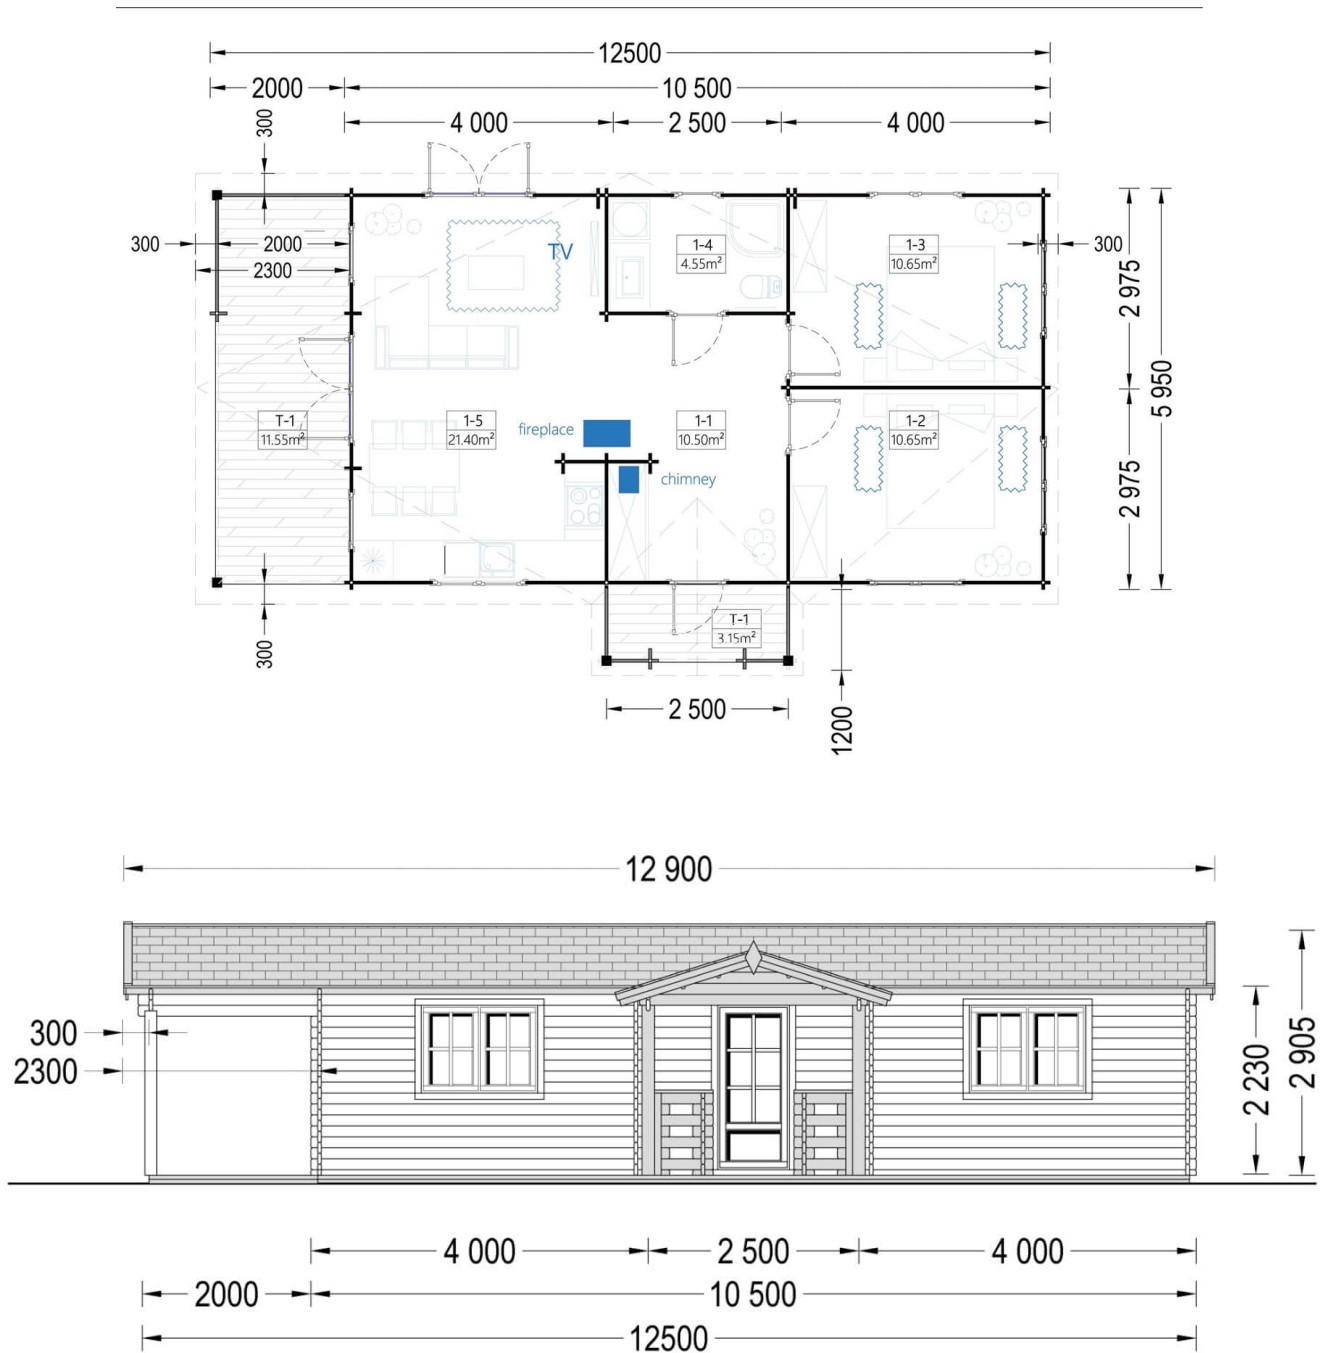

Specifications & detailed sketches

Call us **02070 994 301** Mon-Fri: 8am-5pm
clients@quick-garden.co.uk • www.quick-garden.co.uk