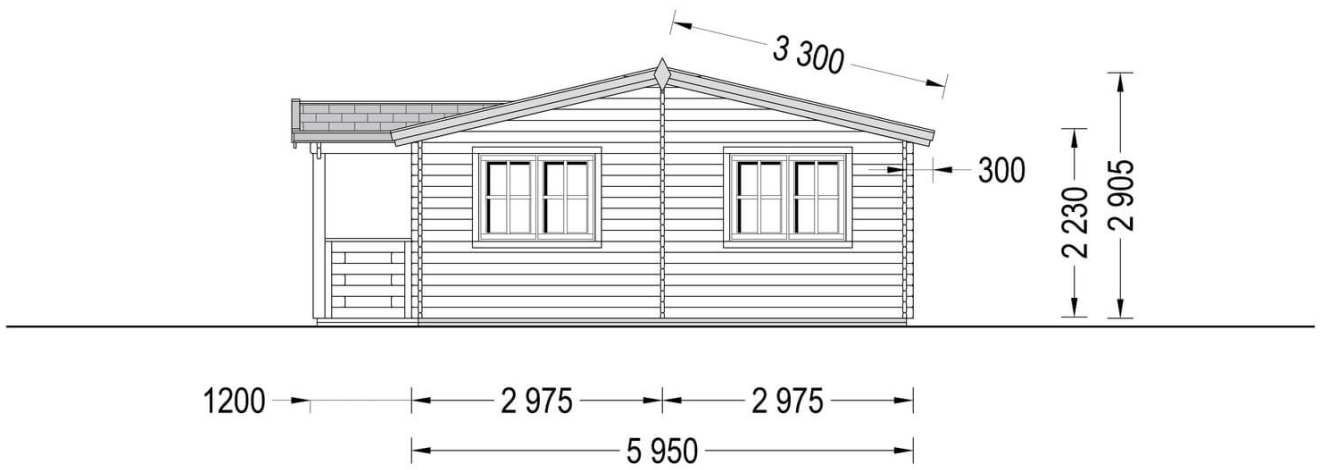

Residential Log Cabin DONNA 12.5m x 6m (41x20 ft) 44 mm

Product # AV320

£11,988.00

£12,359.00 / You save £371.00

The price includes:

double glazing, pressure treated floor bearers, storm braces, flooring, delivery, offloading, hardware kit & VAT.

Product specifications

Material	Slow grown spruce
External dimensions (width x depth)	1250cm x 595cm
Wall	44 mm
Eaves height	223cm
Ridge height	290cm
Roof Material	20mm thick tongue & groove boards
Floor Material	20mm thick tongue & groove boards
Roof area	85m ²
Roof overhang	30cm (11")
Number of rooms	4
Door (width x height)	85cm x 192cm (4 units), 161cm x 192cm (2 units)
Windows (width x height)	138cm x 105cm (5 units), 70cm x 105cm (1 units) and 85cm x 192cm (2 units)
Glazing	Double-Glazed
Roof Covering Material	Optional
Anti Rot Warranty	10 Year