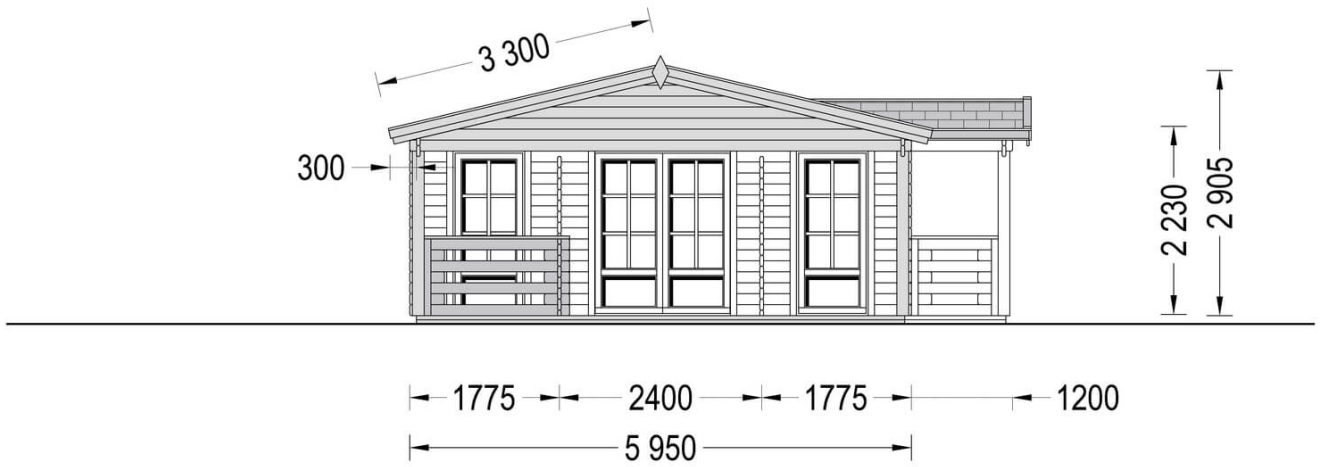

Residential Log Cabin DONNA 12.5m x 6m (41x20 ft) 44 mm

Product # AV320

£11,988.00

£12,359.00 / You save £371.00

The price includes:

double glazing, pressure treated floor bearers, storm braces, flooring, delivery, offloading, hardware kit & VAT.

Product specifications

Material	Slow grown spruce
External dimensions (width x depth)	1250cm x 595cm
Wall	44 mm
Eaves height	223cm
Ridge height	290cm
Roof Material	20mm thick tongue & groove boards
Floor Material	20mm thick tongue & groove boards
Roof area	85m ²
Roof overhang	30cm (11")
Number of rooms	4
Door (width x height)	85cm x 192cm (4 units), 161cm x 192cm (2 units)
Windows (width x height)	138cm x 105cm (5 units), 70cm x 105cm (1 units) and 85cm x 192cm (2 units)
Glazing	Double-Glazed
Roof Covering Material	Optional
Anti Rot Warranty	10 Year