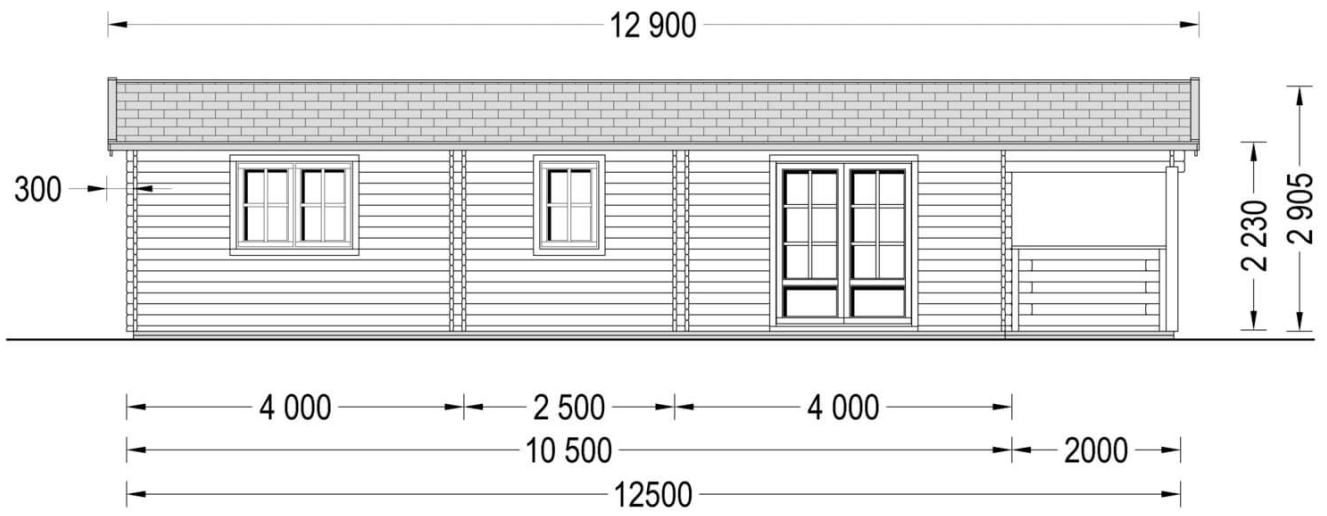

Residential Log Cabin DONNA 12.5m x 6m (41x20 ft) 44 mm

Product # AV320

£11,988.00

£12,359.00 / You save £371.00

The price includes:

double glazing, pressure treated floor bearers, storm braces, flooring, delivery, offloading, hardware kit & VAT.

Product specifications

Material	Slow grown spruce
External dimensions (width x depth)	1250cm x 595cm
Wall	44 mm
Eaves height	223cm
Ridge height	290cm
Roof Material	20mm thick tongue & groove boards
Floor Material	20mm thick tongue & groove boards
Roof area	85m ²
Roof overhang	30cm (11")
Number of rooms	4
Door (width x height)	85cm x 192cm (4 units), 161cm x 192cm (2 units)
Windows (width x height)	138cm x 105cm (5 units), 70cm x 105cm (1 units) and 85cm x 192cm (2 units)
Glazing	Double-Glazed
Roof Covering Material	Optional
Anti Rot Warranty	10 Year