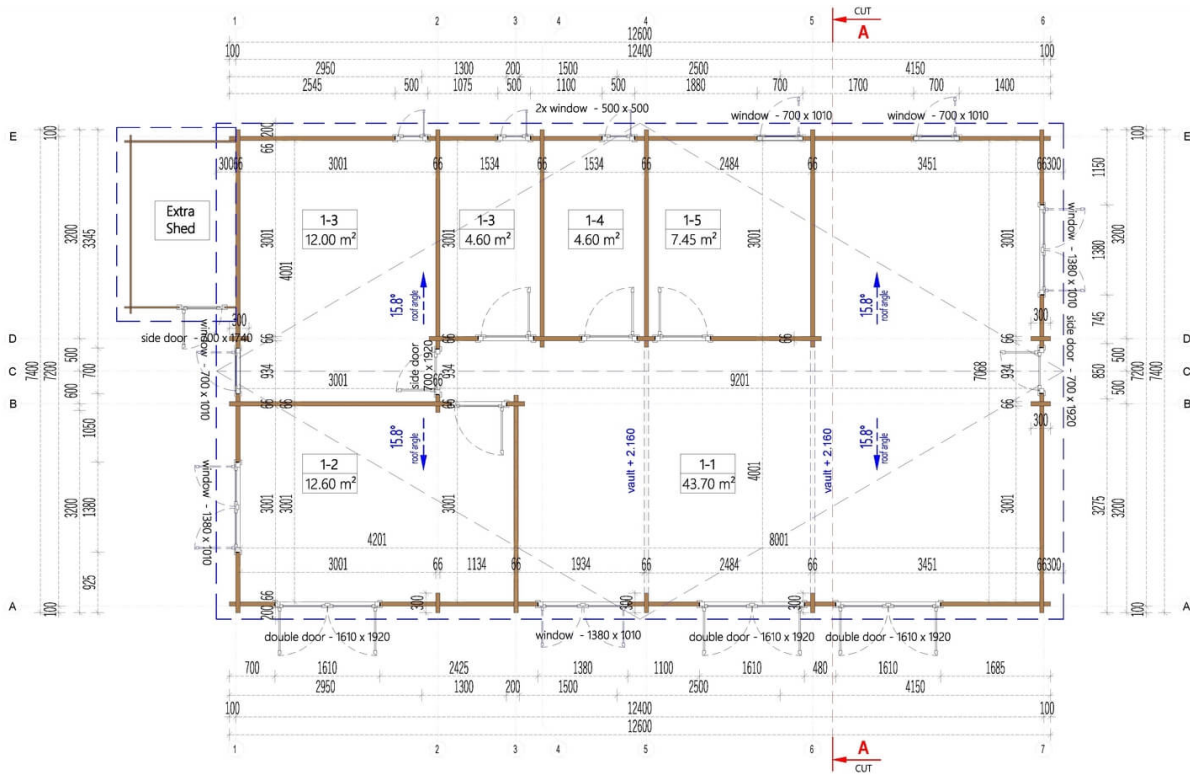

## Residential cabin HELSINKI 14m x 7.2m 66mm

Product # AV-8009

**£23,750.00**

**The price includes:**

double glazing, flooring, delivery,  
offloading, hardware kit & VAT.

*Visit our website to make sure this  
is the current price:*

## Product specifications

Material	Natural certified Nordic pine/ Scandinavian spruce
External dimensions (width x depth)	1400cm x 720cm
Wall	66mm
Eaves height	236cm
Ridge height	337.5cm
Roof Material	20mm thick tongue & groove boards
Floor Material	20mm thick tongue & groove boards
Number of rooms	6
Door (width x height)	85cm x 192cm (8 units) and 168cm x 192cm (3 units)
Windows (width x height)	70cm x 101cm (5 units) and 141cm x 101cm (3 units)
Glazing	Double-Glazed
Roof Covering Material	Optional
Anti Rot Warranty	10 Year