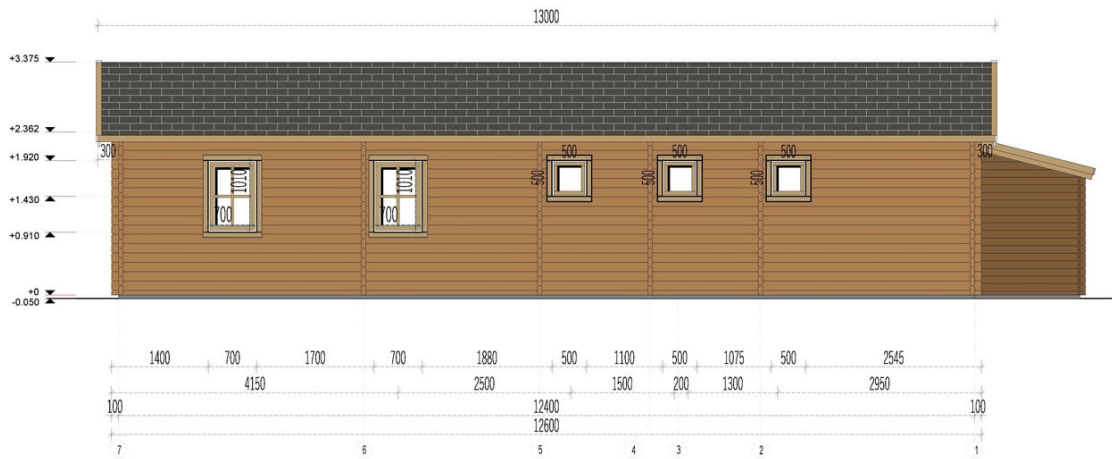

## Residential cabin HELSINKI 14m x 7.2m 66mm

Product # AV-8009

**£23,750.00**

**The price includes:**

double glazing, flooring, delivery,  
offloading, hardware kit & VAT.

*Visit our website to make sure this  
is the current price:*

## Product specifications

Material	Natural certified Nordic pine/ Scandinavian spruce
External dimensions (width x depth)	1400cm x 720cm
Wall	66mm
Eaves height	236cm
Ridge height	337.5cm
Roof Material	20mm thick tongue & groove boards
Floor Material	20mm thick tongue & groove boards
Number of rooms	6
Door (width x height)	85cm x 192cm (8 units) and 168cm x 192cm (3 units)
Windows (width x height)	70cm x 101cm (5 units) and 141cm x 101cm (3 units)
Glazing	Double-Glazed
Roof Covering Material	Optional
Anti Rot Warranty	10 Year