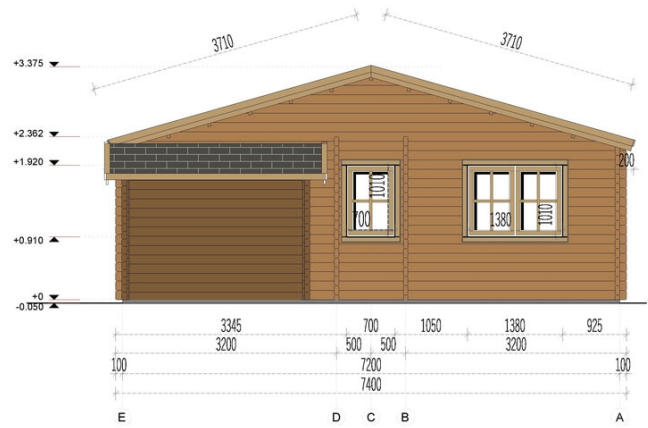

## Residential cabin HELSINKI 14m x 7.2m 66mm

Product # AV-8009

**£23,750.00**

**The price includes:**

double glazing, flooring, delivery,  
offloading, hardware kit & VAT.

*Visit our website to make sure this  
is the current price:*

## Product specifications

Material	Natural certified Nordic pine/ Scandinavian spruce
External dimensions (width x depth)	1400cm x 720cm
Wall	66mm
Eaves height	236cm
Ridge height	337.5cm
Roof Material	20mm thick tongue & groove boards
Floor Material	20mm thick tongue & groove boards
Number of rooms	6
Door (width x height)	85cm x 192cm (8 units) and 168cm x 192cm (3 units)
Windows (width x height)	70cm x 101cm (5 units) and 141cm x 101cm (3 units)
Glazing	Double-Glazed
Roof Covering Material	Optional
Anti Rot Warranty	10 Year