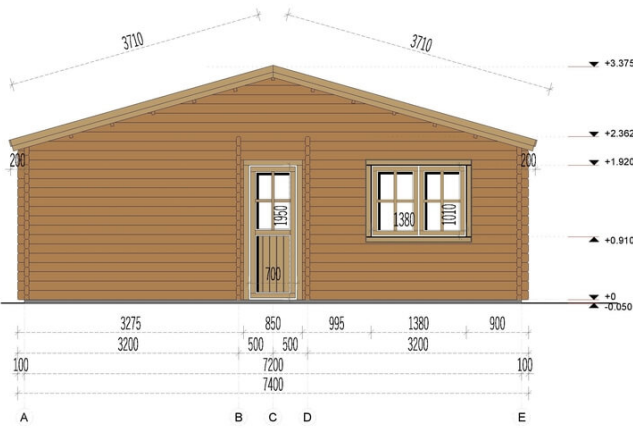

## Residential cabin HELSINKI 14m x 7.2m 66mm

Product # AV-8009

**£23,750.00**

**The price includes:**

double glazing, flooring, delivery,  
offloading, hardware kit & VAT.

*Visit our website to make sure this  
is the current price:*

## Product specifications

Material	Natural certified Nordic pine/ Scandinavian spruce
External dimensions (width x depth)	1400cm x 720cm
Wall	66mm
Eaves height	236cm
Ridge height	337.5cm
Roof Material	20mm thick tongue & groove boards
Floor Material	20mm thick tongue & groove boards
Number of rooms	6
Door (width x height)	85cm x 192cm (8 units) and 168cm x 192cm (3 units)
Windows (width x height)	70cm x 101cm (5 units) and 141cm x 101cm (3 units)
Glazing	Double-Glazed
Roof Covering Material	Optional
Anti Rot Warranty	10 Year