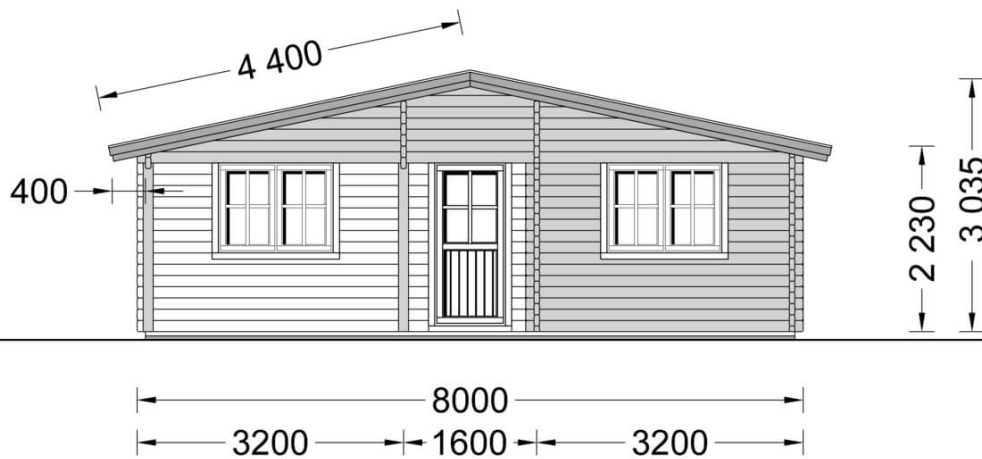

## Log Cabin House LINDA 8m x 12m (26x40 ft) 66 mm

Product # AV260

- Better resistance to rot & mould
- Reinforced roof construction
- Premium windows & doors
- Secure locks & hinges
- Window and door seals included
- Storm braces included
- Interchange the opposite walls!
- Moisture resistant door and windows
- Tongue & Groove floorboards included
- Reliable floor bearers
- Hardware kit included
- Pure glass - no cheap plastic
- Direct from the factory
- Polite & Convenient delivery
- Made while protecting the forests

**£17,612.00**

£19,998.00 / You save £2,386.00

**The price includes:**

double glazing, pressure treated floor bearers, storm braces, flooring, delivery, offloading, hardware kit & VAT.

*Visit our website to make sure this is the current price:*

## Product specifications

Material	Slow grown spruce
External dimensions (width x depth)	1200cm x 800cm
Wall	66 mm
Eaves height	223cm
Ridge height	303.5cm
Roof Material	19 - 20mm thick tongue & groove boards
Floor Material	19 - 20mm thick tongue & groove boards
Number of rooms	5
Door (width x height)	85cm x 192cm (5 units) and 168cm x 192cm (2 units)
Windows (width x height)	70cm x 105cm (2 units) and 138cm x 105cm (6 units)
Glazing	Double-Glazed
Roof Covering Material	Optional
Anti Rot Warranty	10 Year