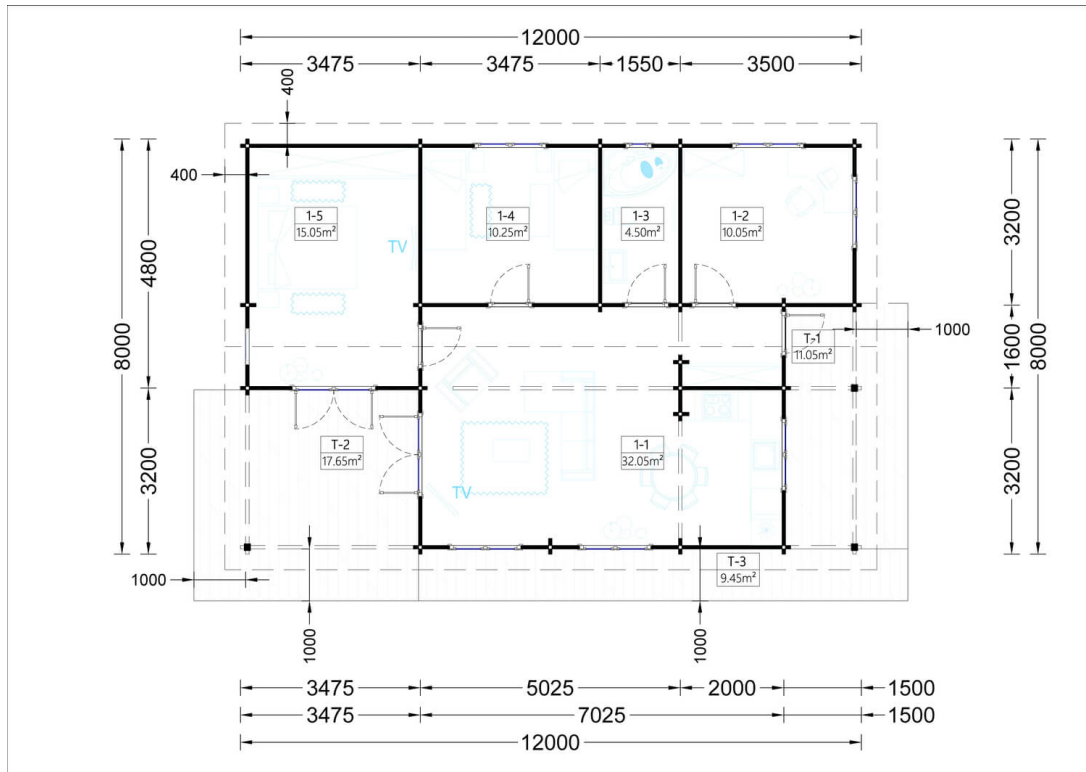

## Log Cabin House LINDA 8m x 12m (26x40 ft) 66 mm

Product # AV260

- Better resistance to rot & mould
- Reinforced roof construction
- Premium windows & doors
- Secure locks & hinges
- Window and door seals included
- Storm braces included
- Interchange the opposite walls!
- Moisture resistant door and windows
- Tongue & Groove floorboards included
- Reliable floor bearers
- Hardware kit included
- Pure glass - no cheap plastic
- Direct from the factory
- Polite & Convenient delivery
- Made while protecting the forests

## Product specifications

Material	Slow grown spruce
External dimensions (width x depth)	1200cm x 800cm
Wall	66 mm
Eaves height	223cm
Ridge height	303.5cm
Roof Material	19 - 20mm thick tongue & groove boards
Floor Material	19 - 20mm thick tongue & groove boards
Number of rooms	5
Door (width x height)	85cm x 192cm (5 units) and 168cm x 192cm (2 units)
Windows (width x height)	70cm x 105cm (2 units) and 138cm x 105cm (6 units)
Glazing	Double-Glazed
Roof Covering Material	Optional
Anti Rot Warranty	10 Year