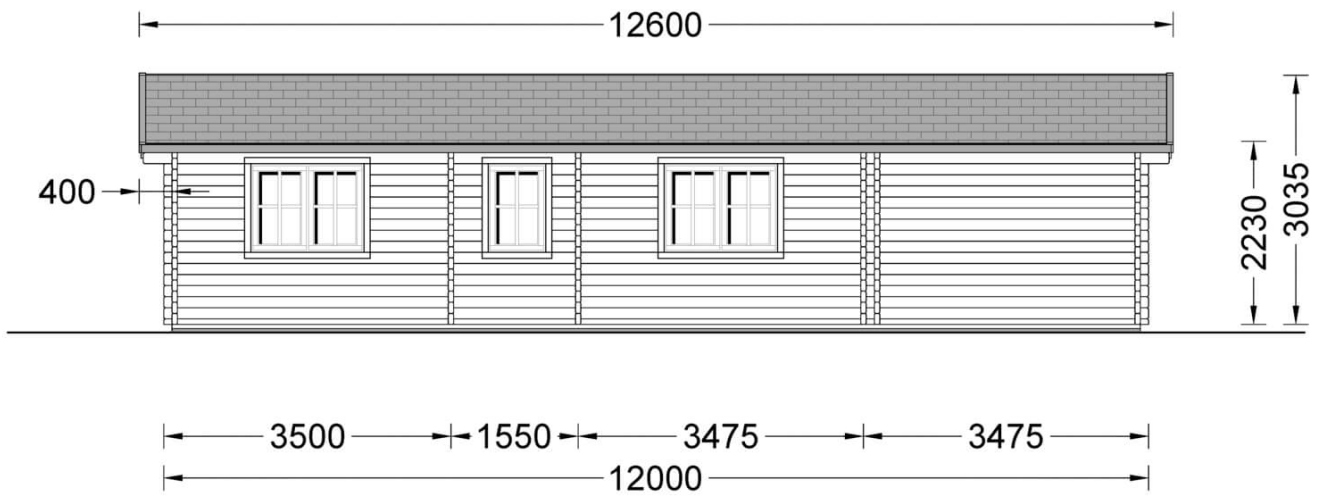

## Log Cabin House LINDA 8m x 12m (26x40 ft) 66 mm

Product # AV260

- Better resistance to rot & mould
- Reinforced roof construction
- Premium windows & doors
- Secure locks & hinges
- Window and door seals included
- Storm braces included
- Interchange the opposite walls!
- Moisture resistant door and windows
- Tongue & Groove floorboards included
- Reliable floor bearers
- Hardware kit included
- Pure glass - no cheap plastic
- Direct from the factory
- Polite & Convenient delivery
- Made while protecting the forests

## Product specifications

Material	Slow grown spruce
External dimensions (width x depth)	1200cm x 800cm
Wall	66 mm
Eaves height	223cm
Ridge height	303.5cm
Roof Material	19 - 20mm thick tongue & groove boards
Floor Material	19 - 20mm thick tongue & groove boards
Number of rooms	5
Door (width x height)	85cm x 192cm (5 units) and 168cm x 192cm (2 units)
Windows (width x height)	70cm x 105cm (2 units) and 138cm x 105cm (6 units)
Glazing	Double-Glazed
Roof Covering Material	Optional
Anti Rot Warranty	10 Year