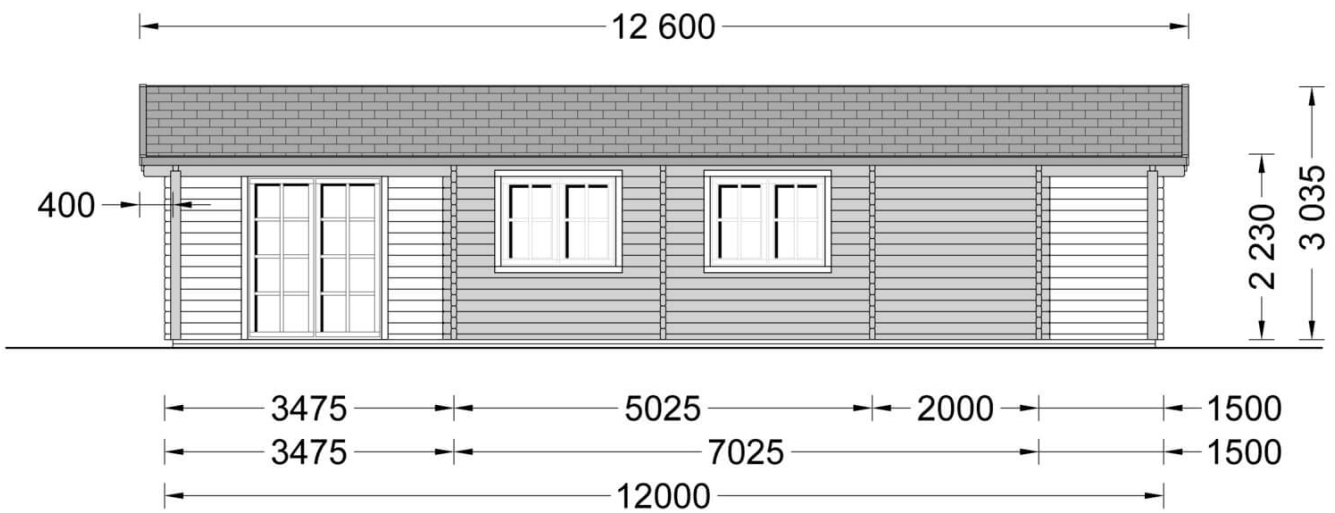

## Log Cabin House LINDA 8m x 12m (26x40 ft) 66 mm

Product # AV260

- Better resistance to rot & mould
- Reinforced roof construction
- Premium windows & doors
- Secure locks & hinges
- Window and door seals included
- Storm braces included
- Interchange the opposite walls!
- Moisture resistant door and windows
- Tongue & Groove floorboards included
- Reliable floor bearers
- Hardware kit included
- Pure glass - no cheap plastic
- Direct from the factory
- Polite & Convenient delivery
- Made while protecting the forests

**£17,612.00**

£19,998.00 / You save £2,386.00

**The price includes:**

double glazing, pressure treated floor bearers, storm braces, flooring, delivery, offloading, hardware kit & VAT.

*Visit our website to make sure this is the current price:*

## Product specifications

Material	Slow grown spruce
External dimensions (width x depth)	1200cm x 800cm
Wall	66 mm
Eaves height	223cm
Ridge height	303.5cm
Roof Material	19 - 20mm thick tongue & groove boards
Floor Material	19 - 20mm thick tongue & groove boards
Number of rooms	5
Door (width x height)	85cm x 192cm (5 units) and 168cm x 192cm (2 units)
Windows (width x height)	70cm x 105cm (2 units) and 138cm x 105cm (6 units)
Glazing	Double-Glazed
Roof Covering Material	Optional
Anti Rot Warranty	10 Year