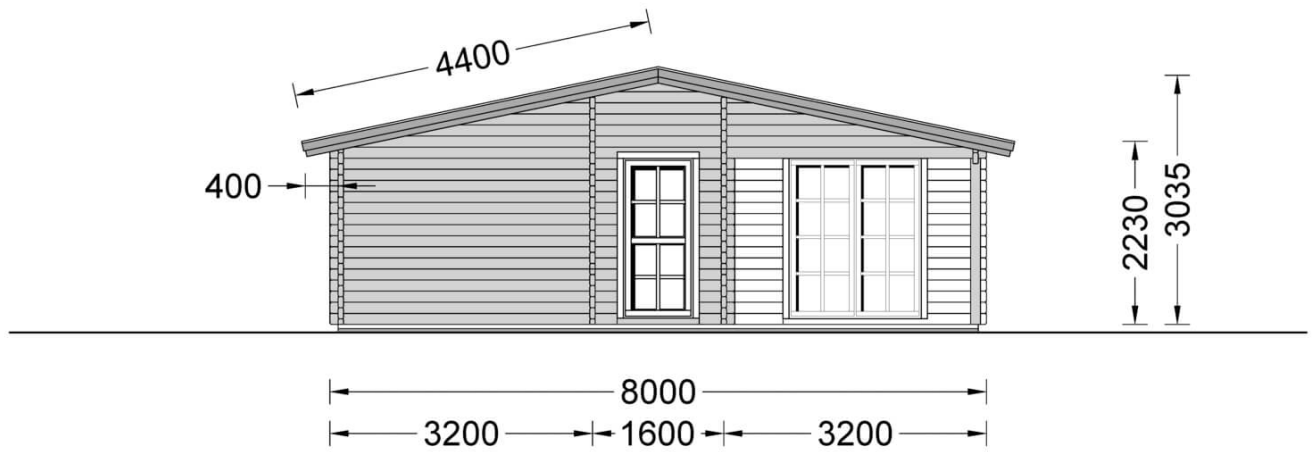

## Log Cabin House LINDA 8m x 12m (26x40 ft) 66 mm

Product # AV260

- Better resistance to rot & mould
- Reinforced roof construction
- Premium windows & doors
- Secure locks & hinges
- Window and door seals included
- Storm braces included
- Interchange the opposite walls!
- Moisture resistant door and windows
- Tongue & Groove floorboards included
- Reliable floor bearers
- Hardware kit included
- Pure glass - no cheap plastic
- Direct from the factory
- Polite & Convenient delivery
- Made while protecting the forests

**£17,612.00**

£19,998.00 / You save £2,386.00

**The price includes:**

double glazing, pressure treated floor bearers, storm braces, flooring, delivery, offloading, hardware kit & VAT.

*Visit our website to make sure this is the current price:*

## Product specifications

Material	Slow grown spruce
External dimensions (width x depth)	1200cm x 800cm
Wall	66 mm
Eaves height	223cm
Ridge height	303.5cm
Roof Material	19 - 20mm thick tongue & groove boards
Floor Material	19 - 20mm thick tongue & groove boards
Number of rooms	5
Door (width x height)	85cm x 192cm (5 units) and 168cm x 192cm (2 units)
Windows (width x height)	70cm x 105cm (2 units) and 138cm x 105cm (6 units)
Glazing	Double-Glazed
Roof Covering Material	Optional
Anti Rot Warranty	10 Year