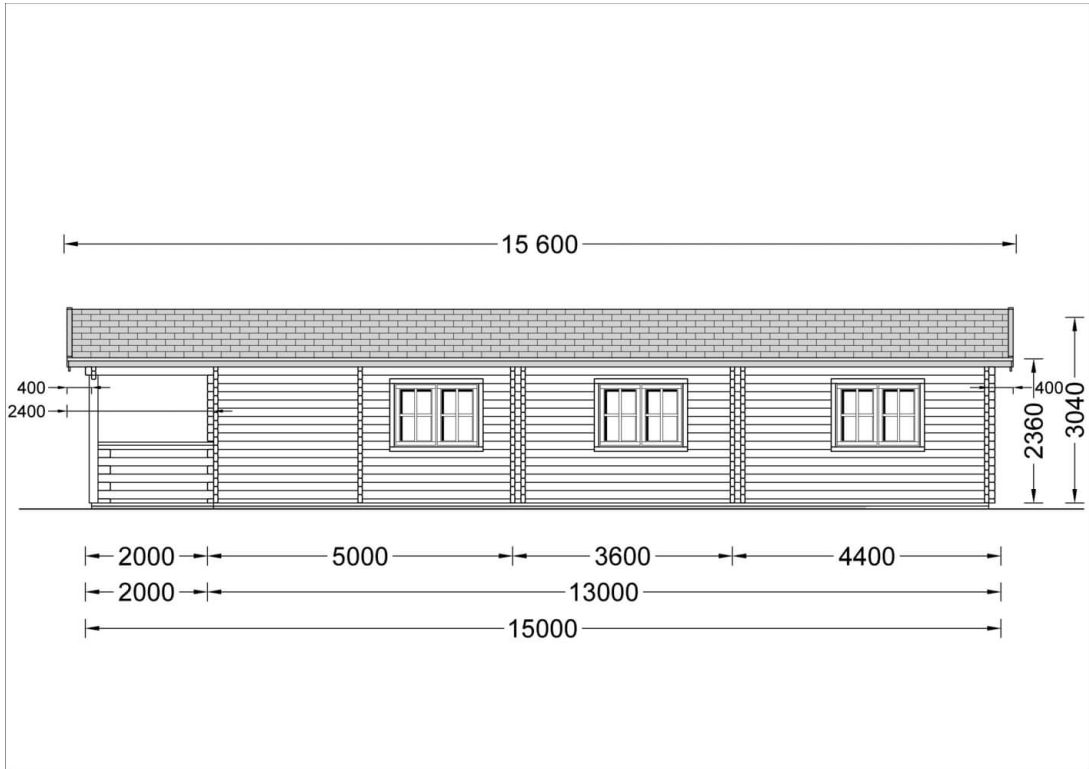

£23,586.00

The price includes:

Double glazing, pressure treated floor bearers, flooring, storm braces, wooden frame, delivery, offloading, hardware kit & VAT.

Visit our website to make sure this is the current price:

www.quick-garden.co.uk/av-8007/

Finance available. Contact us!

Specifications & detailed sketches

Product specifications

Material	Slow grown spruce
External dimensions (width x depth)	5950mm x 15000mm
Internal dimensions (width x depth)	5600mm x 14650mm
Wall	66 mm
Eaves height	2360mm
Ridge height	3040mm
Roof Material	19 - 20mm thick boards
Floor Material	19 - 20mm thick boards
Door (width x height)	85cm x 192cm (6 units) and 161cm x 192cm (2 unit)
Windows (width x height)	70cm x 105cm (1 unit) and 138cm x 105cm (5 units)
Glazing	Double-glazed
Anti Rot Warranty	10 Years