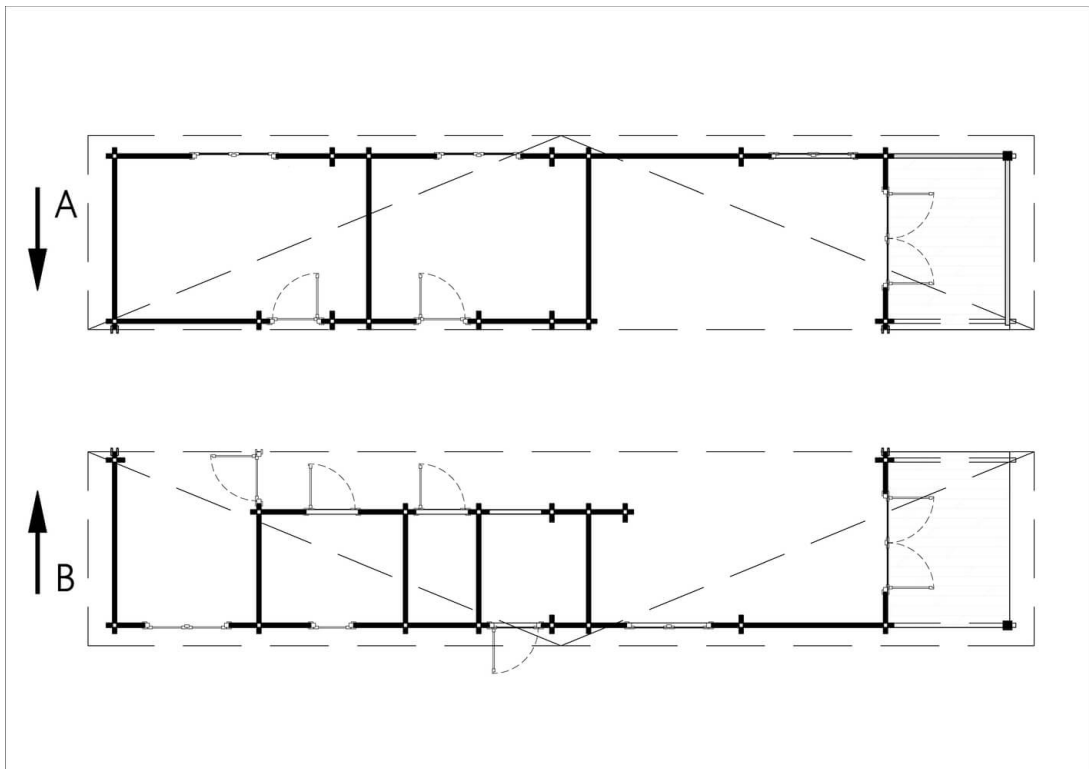

www.quick-garden.co.uk/av-8007/

Finance available. Contact us!

Specifications & detailed sketches

Product specifications

Material	Slow grown spruce
External dimensions (width x depth)	5950mm x 15000mm
Internal dimensions (width x depth)	5600mm x 14650mm
Wall	66 mm
Eaves height	2360mm
Ridge height	3040mm
Roof Material	19 - 20mm thick boards
Floor Material	19 - 20mm thick boards
Door (width x height)	85cm x 192cm (6 units) and 161cm x 192cm (2 unit)
Windows (width x height)	70cm x 105cm (1 unit) and 138cm x 105cm (5 units)
Glazing	Double-glazed
Anti Rot Warranty	10 Years