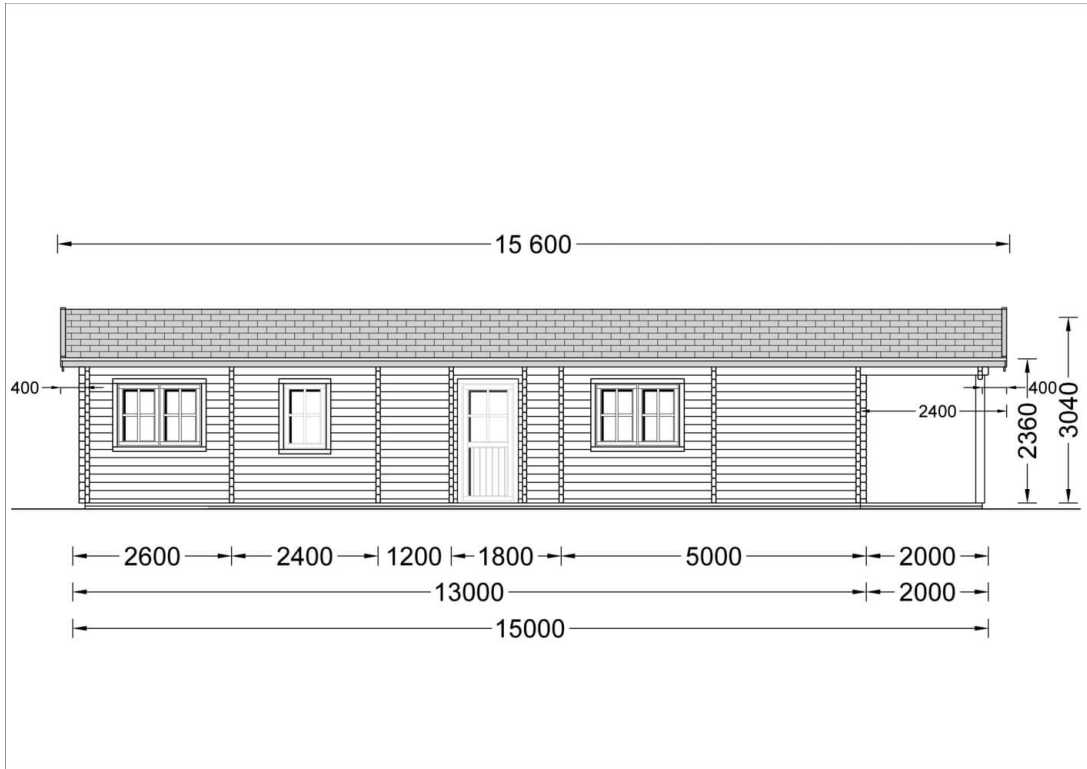

£23,586.00

The price includes:

Double glazing, pressure treated floor bearers, flooring, storm braces, wooden frame, delivery, offloading, hardware kit & VAT.

Visit our website to make sure this is the current price:

www.quick-garden.co.uk/av-8007/

Finance available. Contact us!

Specifications & detailed sketches

Product specifications

Material	Slow grown spruce
External dimensions (width x depth)	5950mm x 15000mm
Internal dimensions (width x depth)	5600mm x 14650mm
Wall	66 mm
Eaves height	2360mm
Ridge height	3040mm
Roof Material	19 - 20mm thick boards
Floor Material	19 - 20mm thick boards
Door (width x height)	85cm x 192cm (6 units) and 161cm x 192cm (2 unit)
Windows (width x height)	70cm x 105cm (1 unit) and 138cm x 105cm (5 units)
Glazing	Double-glazed
Anti Rot Warranty	10 Years