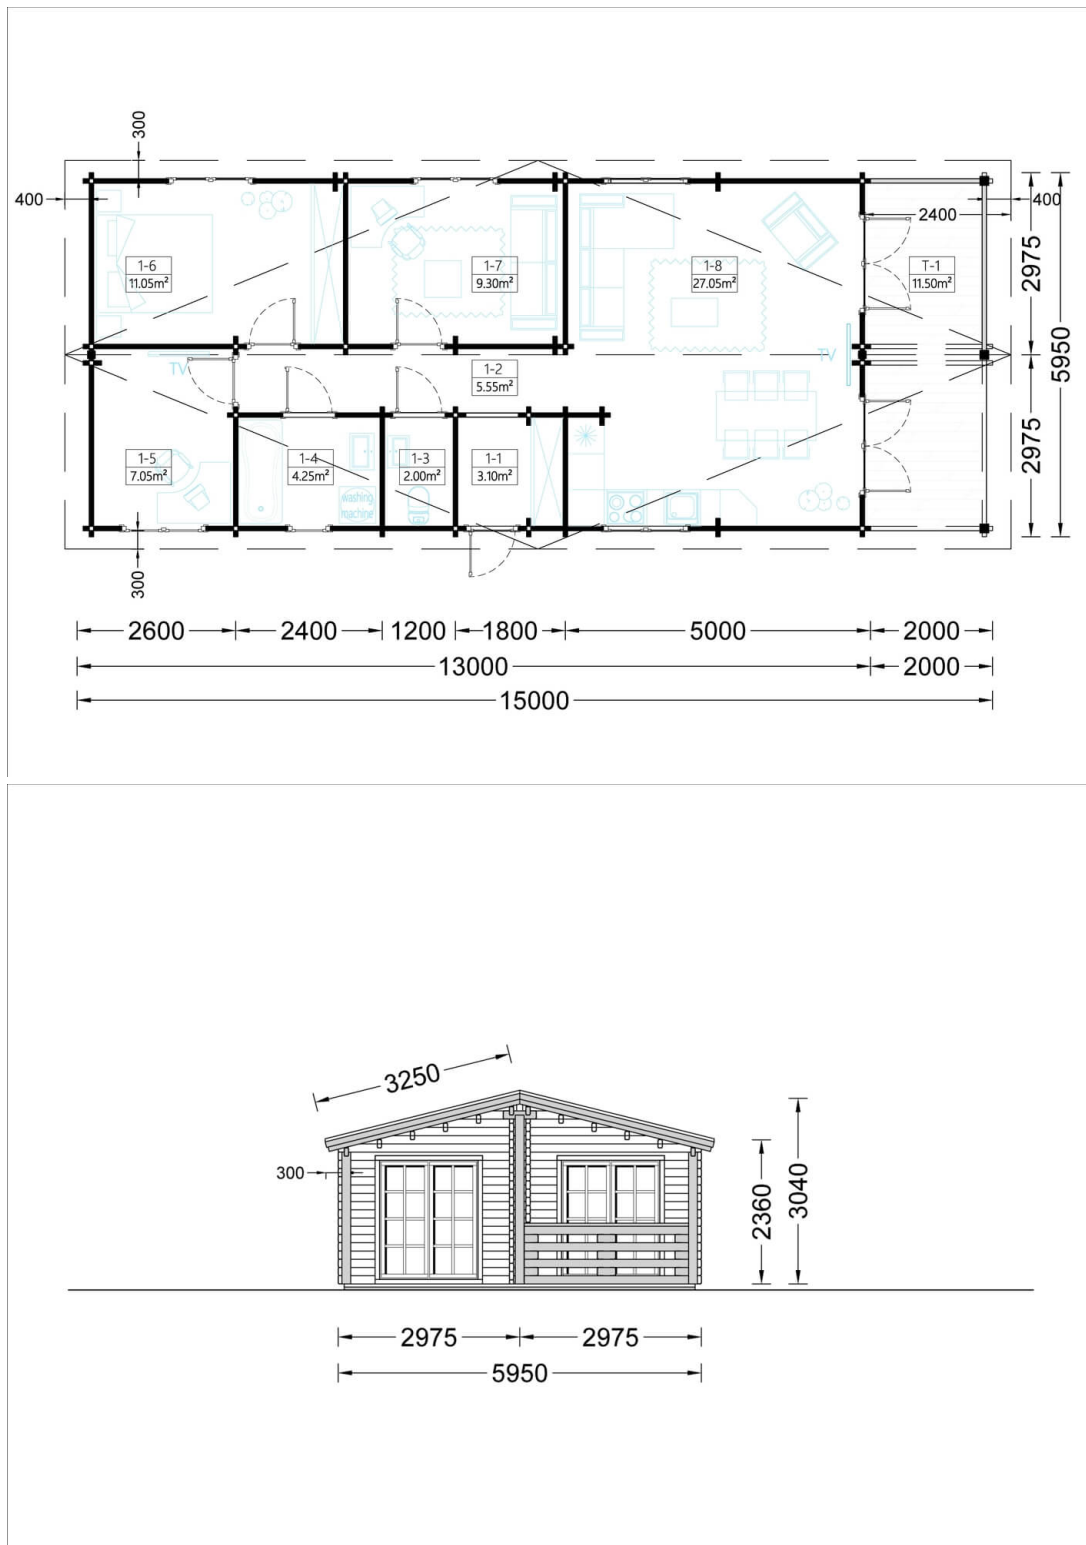

Mobile Home AVON 6m x 15m (20x50 ft) 66 mm

Product # AV-8007

- Better resistance to rot & mould
- Reinforced roof construction
- Premium windows & doors
- Secure locks & hinges
- Window and door seals included
- Storm braces included
- Interchange the opposite walls!
- Moisture resistant door and windows
- Tongue & Groove floorboards included
- Reliable floor bearers
- Hardware kit included
- Pure glass - no cheap plastic
- Direct from the factory
- Polite & Convenient delivery
- Made while protecting the forests

£23,586.00

The price includes:

Double glazing, pressure treated floor bearers, flooring, storm braces, wooden frame, delivery, offloading, hardware kit & VAT.

Visit our website to make sure this is the current price:

www.quick-garden.co.uk/av-8007/

Finance available. Contact us!

Specifications & detailed sketches

Product specifications

Material	Slow grown spruce
External dimensions (width x depth)	5950mm x 15000mm
Internal dimensions (width x depth)	5600mm x 14650mm
Wall	66 mm
Eaves height	2360mm
Ridge height	3040mm
Roof Material	19 - 20mm thick boards
Floor Material	19 - 20mm thick boards
Door (width x height)	85cm x 192cm (6 units) and 161cm x 192cm (2 unit)
Windows (width x height)	70cm x 105cm (1 unit) and 138cm x 105cm (5 units)
Glazing	Double-glazed
Anti Rot Warranty	10 Years