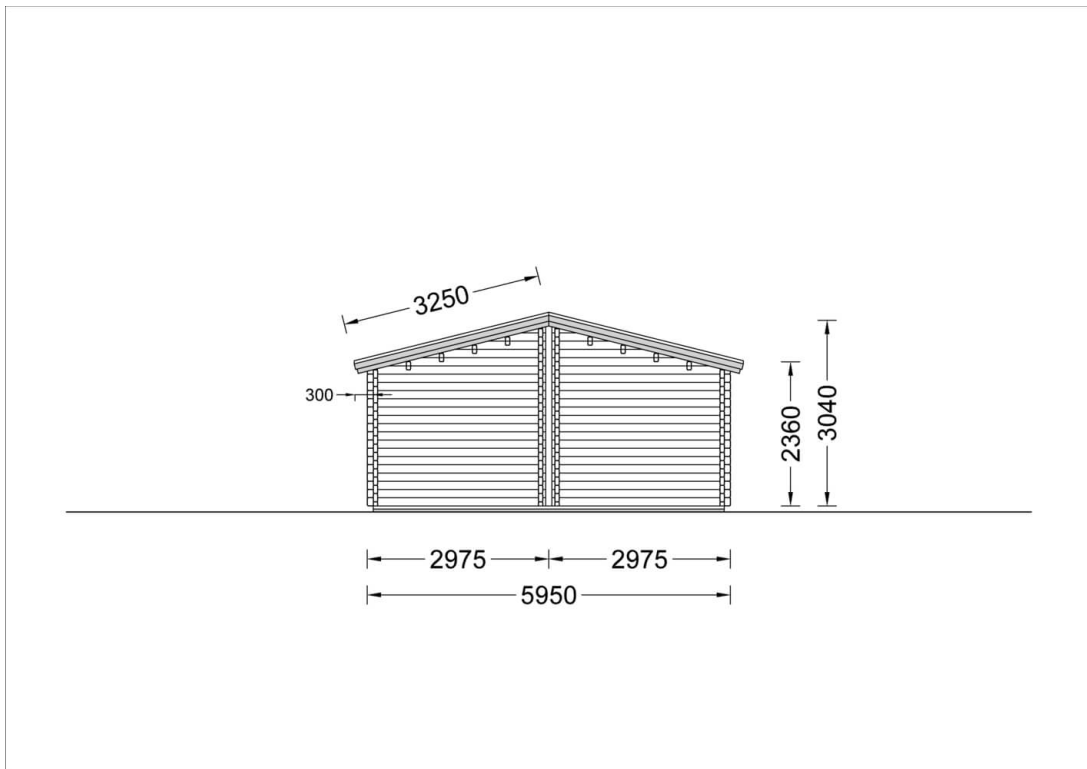

£23,586.00

The price includes:

Double glazing, pressure treated floor bearers, flooring, storm braces, wooden frame, delivery, offloading, hardware kit & VAT.

Visit our website to make sure this is the current price:

www.quick-garden.co.uk/av-8007/

Finance available. Contact us!

Specifications & detailed sketches

Product specifications

Material	Slow grown spruce
External dimensions (width x depth)	5950mm x 15000mm
Internal dimensions (width x depth)	5600mm x 14650mm
Wall	66 mm
Eaves height	2360mm
Ridge height	3040mm
Roof Material	19 - 20mm thick boards
Floor Material	19 - 20mm thick boards
Door (width x height)	85cm x 192cm (6 units) and 161cm x 192cm (2 unit)
Windows (width x height)	70cm x 105cm (1 unit) and 138cm x 105cm (5 units)
Glazing	Double-glazed
Anti Rot Warranty	10 Years