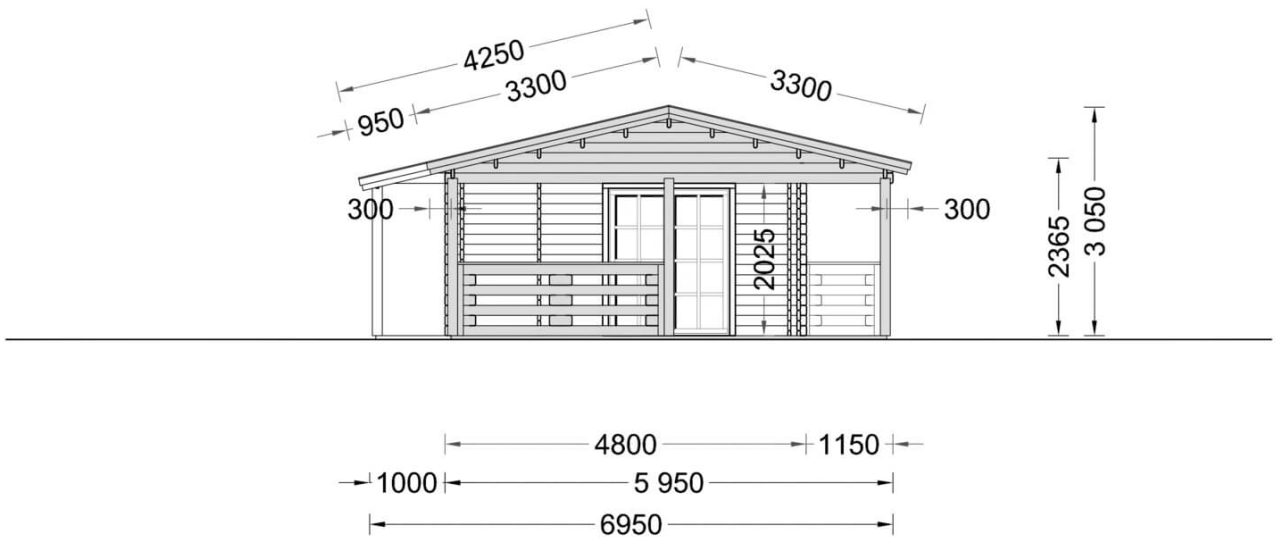

Specifications & detailed sketches

Call us **02070 994 301** Mon-Fri: 8am-5pm
clients@quick-garden.co.uk • www.quick-garden.co.uk