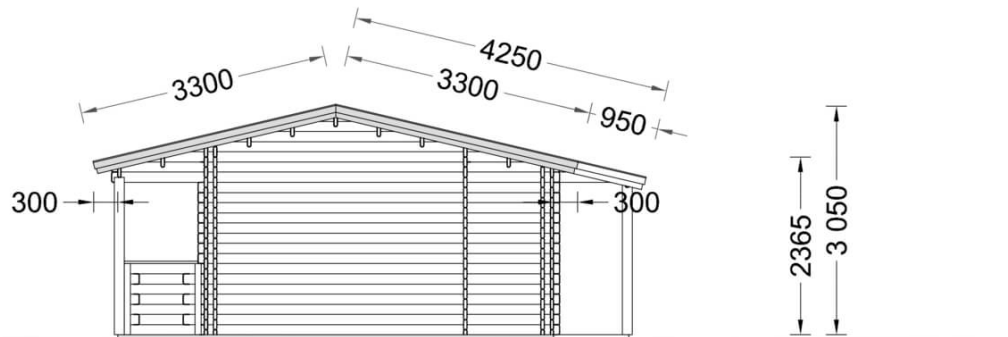

Product specifications

Material	Slow grown spruce
External dimensions (width x depth)	480cm x 1100cm +300cm (terrace)
Internal dimensions (width x depth)	430cm x 1050cm
Wall	44 mm + 50 mm insulation + 44 mm
Eaves height	236.5cm
Ridge height	305cm
Roof Material	20 mm tongue & groove boards + 25 mm insulation
Floor Material	20 mm tongue & groove boards + 25 mm insulation
Roof area	99m ²
Roof overhang	340cm
Number of rooms	4
Door (width x height)	3* 85cm x 192cm; 1* 70cm x 192cm; 2* 161cm x 192cm; 2* 130cm x 192cm
Windows (width x height)	3* 138cm x 105cm; 1* 50cm x 50cm
Glazing	Double-Glazed
Roof Covering Material	Optional
Anti Rot Warranty	10 Year