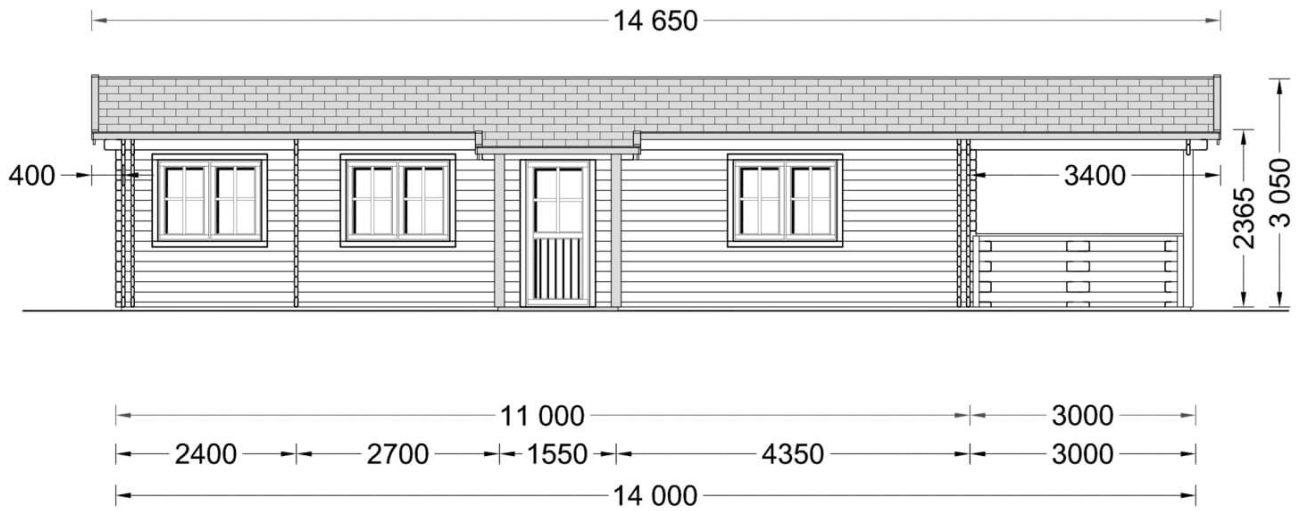

Insulated Residential Cabin TOSCANA 14m x 6m (46x20 ft) Twin Skin

Product # AV1041

£19,796.00

~~£21,970.00~~ / You save £2,174.00

The price includes:

Double glazing, pressure treated floor bearers, flooring, storm braces, Insulation, delivery, offloading, hardware kit & VAT.

Product specifications

Material	Slow grown spruce
External dimensions (width x depth)	480cm x 1100cm +300cm (terrace)
Internal dimensions (width x depth)	430cm x 1050cm
Wall	44 mm + 50 mm insulation + 44 mm
Eaves height	236.5cm
Ridge height	305cm
Roof Material	20 mm tongue & groove boards + 25 mm insulation
Floor Material	20 mm tongue & groove boards + 25 mm insulation
Roof area	99m ²
Roof overhang	340cm
Number of rooms	4
Door (width x height)	3* 85cm x 192cm; 1* 70cm x 192cm; 2* 161cm x 192cm; 2* 130cm x 192cm
Windows (width x height)	3* 138cm x 105cm; 1* 50cm x 50cm
Glazing	Double-Glazed
Roof Covering Material	Optional
Anti Rot Warranty	10 Year