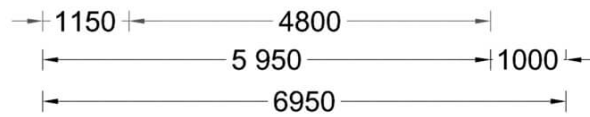

Product specifications

Material	Slow grown spruce
External dimensions (width x depth)	480cm x 1100cm +300cm (terrace)
Internal dimensions (width x depth)	430cm x 1050cm
Wall	44 mm + 50 mm insulation + 44 mm
Eaves height	236.5cm
Ridge height	305cm
Roof Material	20 mm tongue & groove boards + 25 mm insulation
Floor Material	20 mm tongue & groove boards + 25 mm insulation
Roof area	99m ²
Roof overhang	340cm
Number of rooms	4
Door (width x height)	3* 85cm x 192cm; 1* 70cm x 192cm; 2* 161cm x 192cm; 2* 130cm x 192cm
Windows (width x height)	3* 138cm x 105cm; 1* 50cm x 50cm
Glazing	Double-Glazed
Roof Covering Material	Optional
Anti Rot Warranty	10 Year