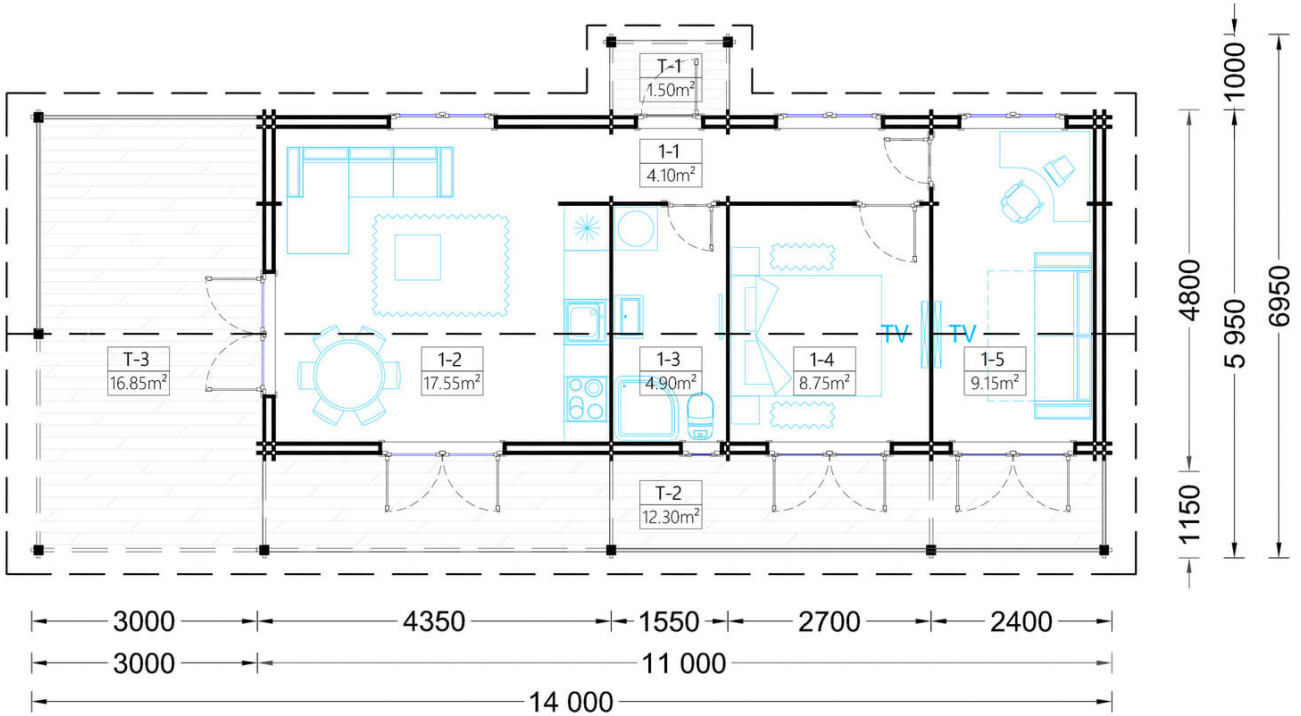

Specifications & detailed sketches

Call us **02070 994 301** Mon-Fri: 8am-5pm
clients@quick-garden.co.uk • www.quick-garden.co.uk