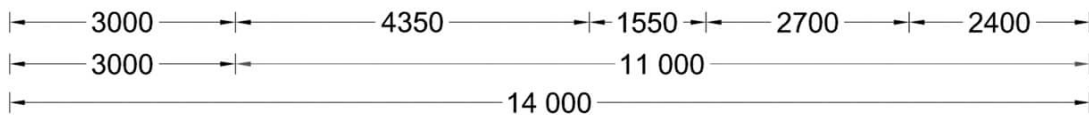

Product specifications

Material	Slow grown spruce
External dimensions (width x depth)	480cm x 1100cm +300cm (terrace)
Internal dimensions (width x depth)	430cm x 1050cm
Wall	44 mm + 50 mm insulation + 44 mm
Eaves height	236.5cm
Ridge height	305cm
Roof Material	20 mm tongue & groove boards + 25 mm insulation
Floor Material	20 mm tongue & groove boards + 25 mm insulation
Roof area	99m ²
Roof overhang	340cm
Number of rooms	4
Door (width x height)	3* 85cm x 192cm; 1* 70cm x 192cm; 2* 161cm x 192cm; 2* 130cm x 192cm
Windows (width x height)	3* 138cm x 105cm; 1* 50cm x 50cm
Glazing	Double-Glazed
Roof Covering Material	Optional
Anti Rot Warranty	10 Year