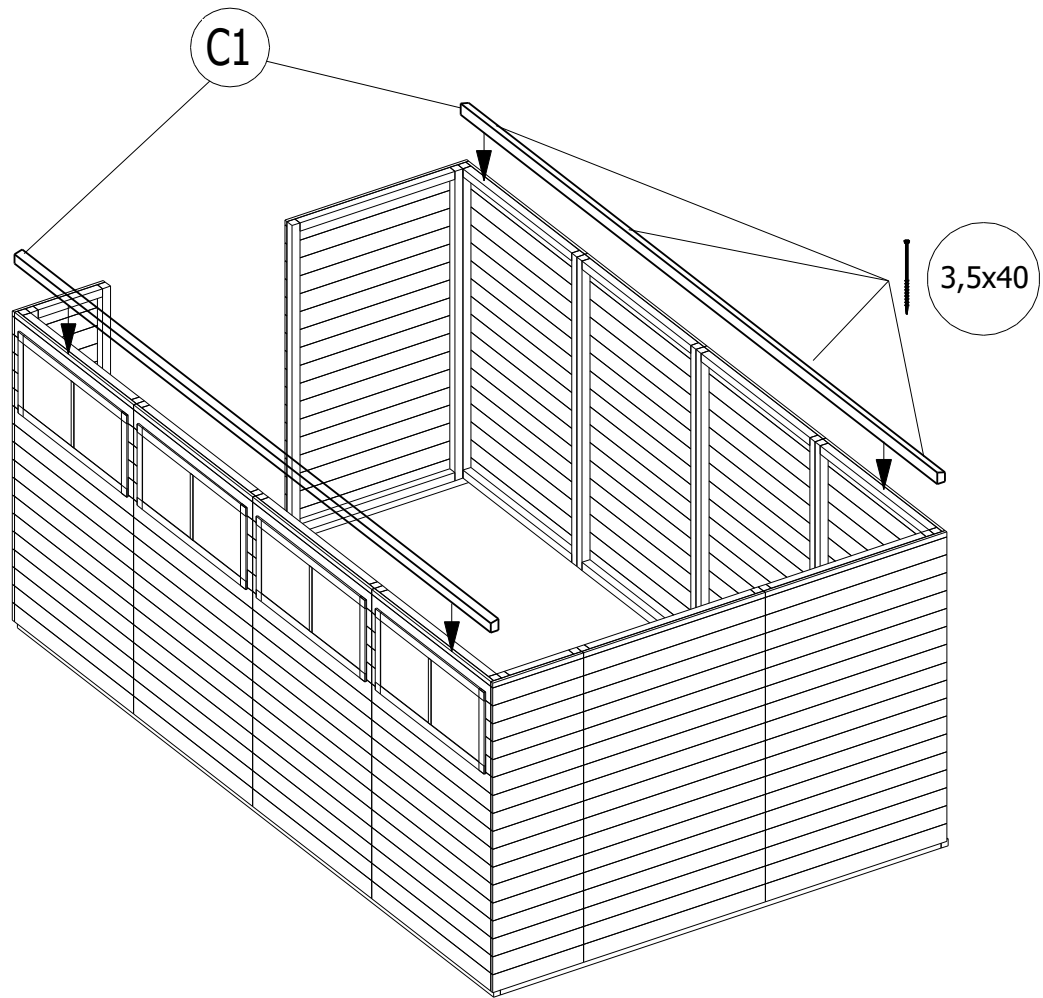

Assembly instructions "Kappa"

Quick-Garden.co.uk

1st step
Base
43x43mm

2nd step Wall panel assembly

3rd step Roof assembly

Roof assembly

Roof assembly

Roof assembly

4th step Door assembly

5th step Wind boards assembly

6th step Cladding assembly

In delivery package will be:

5x70- 126 screw units

5x90- 6 screw units

1.8x40- 350 nail units

3.5x40- 50 screw units

1-Door loop

3.5x50- 64 screw units

3.5x30- 6 screw units