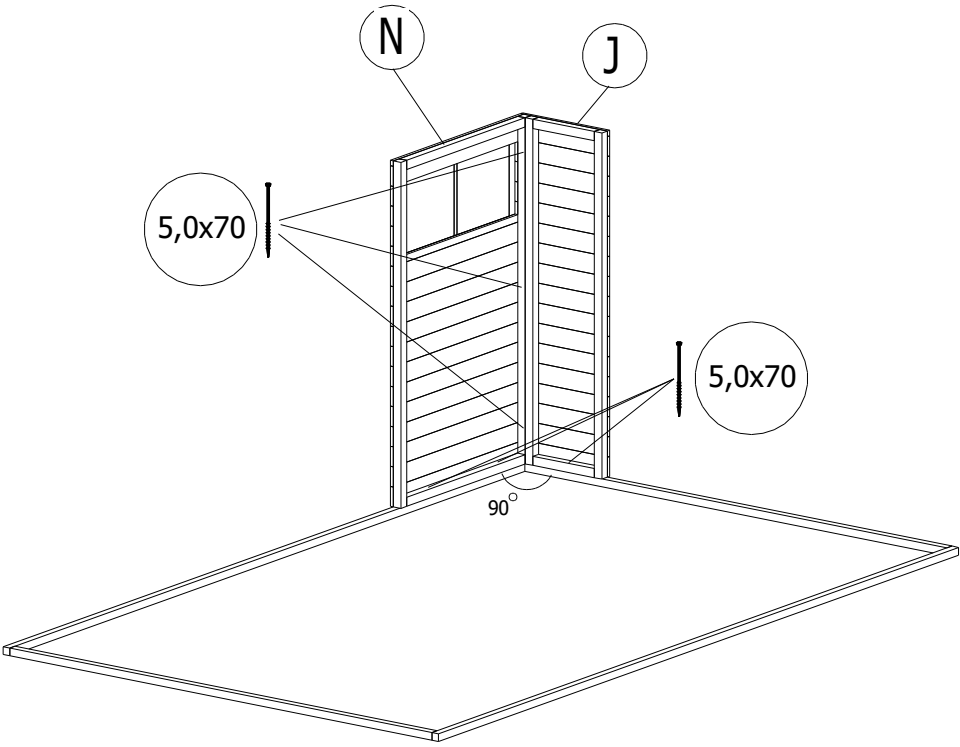

Assembly instructions "Kappa"

Quick-Garden.co.uk

1st step
Base
43x43mm

2nd step Wall panel assembly

3rd step Roof assembly

Roof assembly

Roof assembly

Roof assembly

4th step Door assembly

5th step Wind boards assembly

6th step Cladding assembly

In delivery package will be:

5x70- 126 screw units

5x90- 6 screw units

1.8x40- 350 nail units

3.5x40- 50 screw units

1-Door loop

3.5x50- 64 screw units

3.5x30- 6 screw units