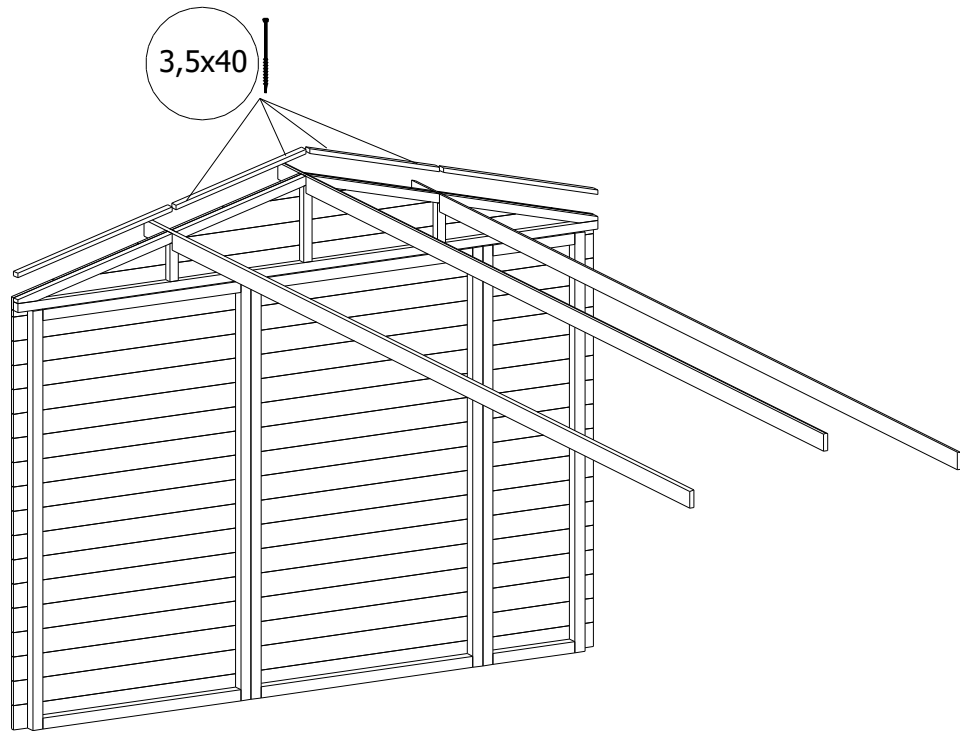

Assembly instructions "Kappa"

Quick-Garden.co.uk

1st step
Base
43x43mm

2nd step Wall panel assembly

3rd step Roof assembly

Roof assembly

Roof assembly

Roof assembly

4th step Door assembly

5th step Wind boards assembly

6th step Cladding assembly

In delivery package will be:

5x70- 126 screw units

5x90- 6 screw units

1.8x40- 350 nail units

3.5x40- 50 screw units

1-Door loop

3.5x50- 64 screw units

3.5x30- 6 screw units