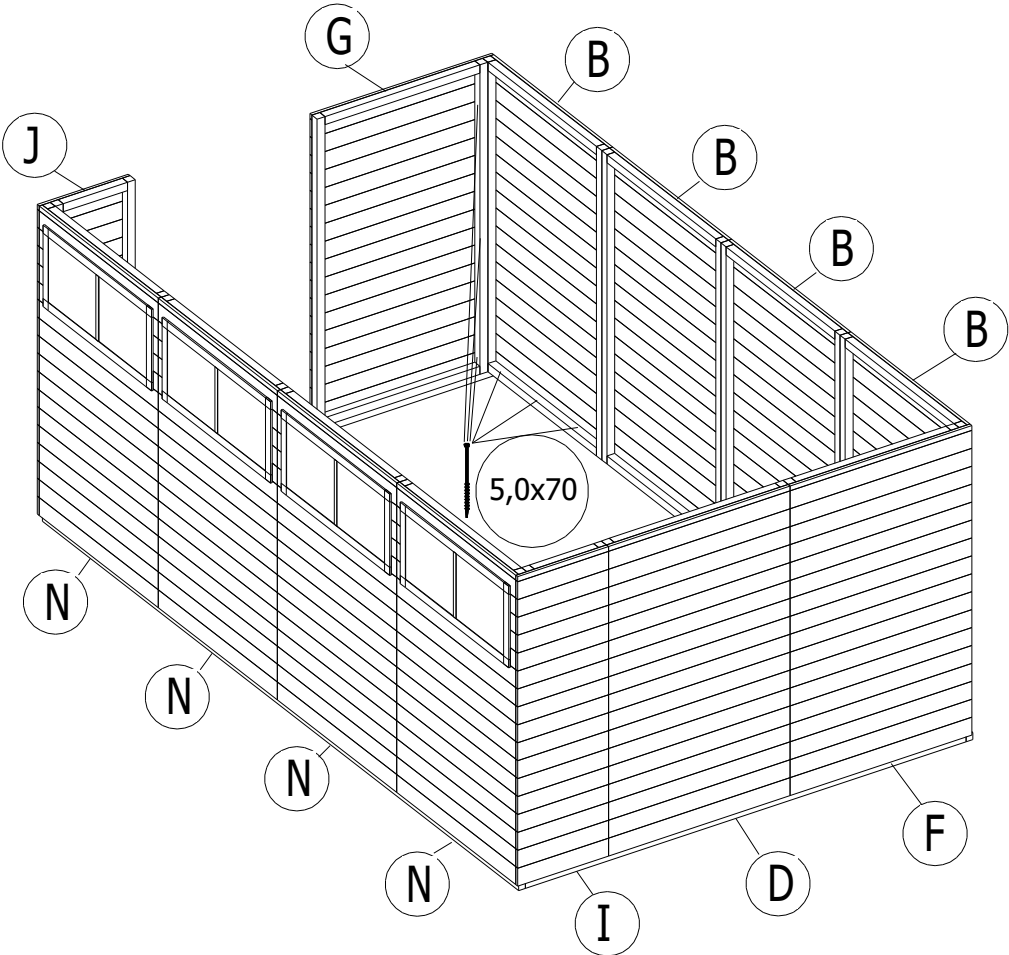

Assembly instructions "Kappa"

Quick-Garden.co.uk

1st step
Base
43x43mm

2nd step Wall panel assembly

3rd step Roof assembly

Roof assembly

Roof assembly

Roof assembly

4th step Door assembly

5th step Wind boards assembly

6th step Cladding assembly

In delivery package will be:

5x70- 126 screw units

5x90- 6 screw units

1.8x40- 350 nail units

3.5x40- 50 screw units

1-Door loop

3.5x50- 64 screw units

3.5x30- 6 screw units