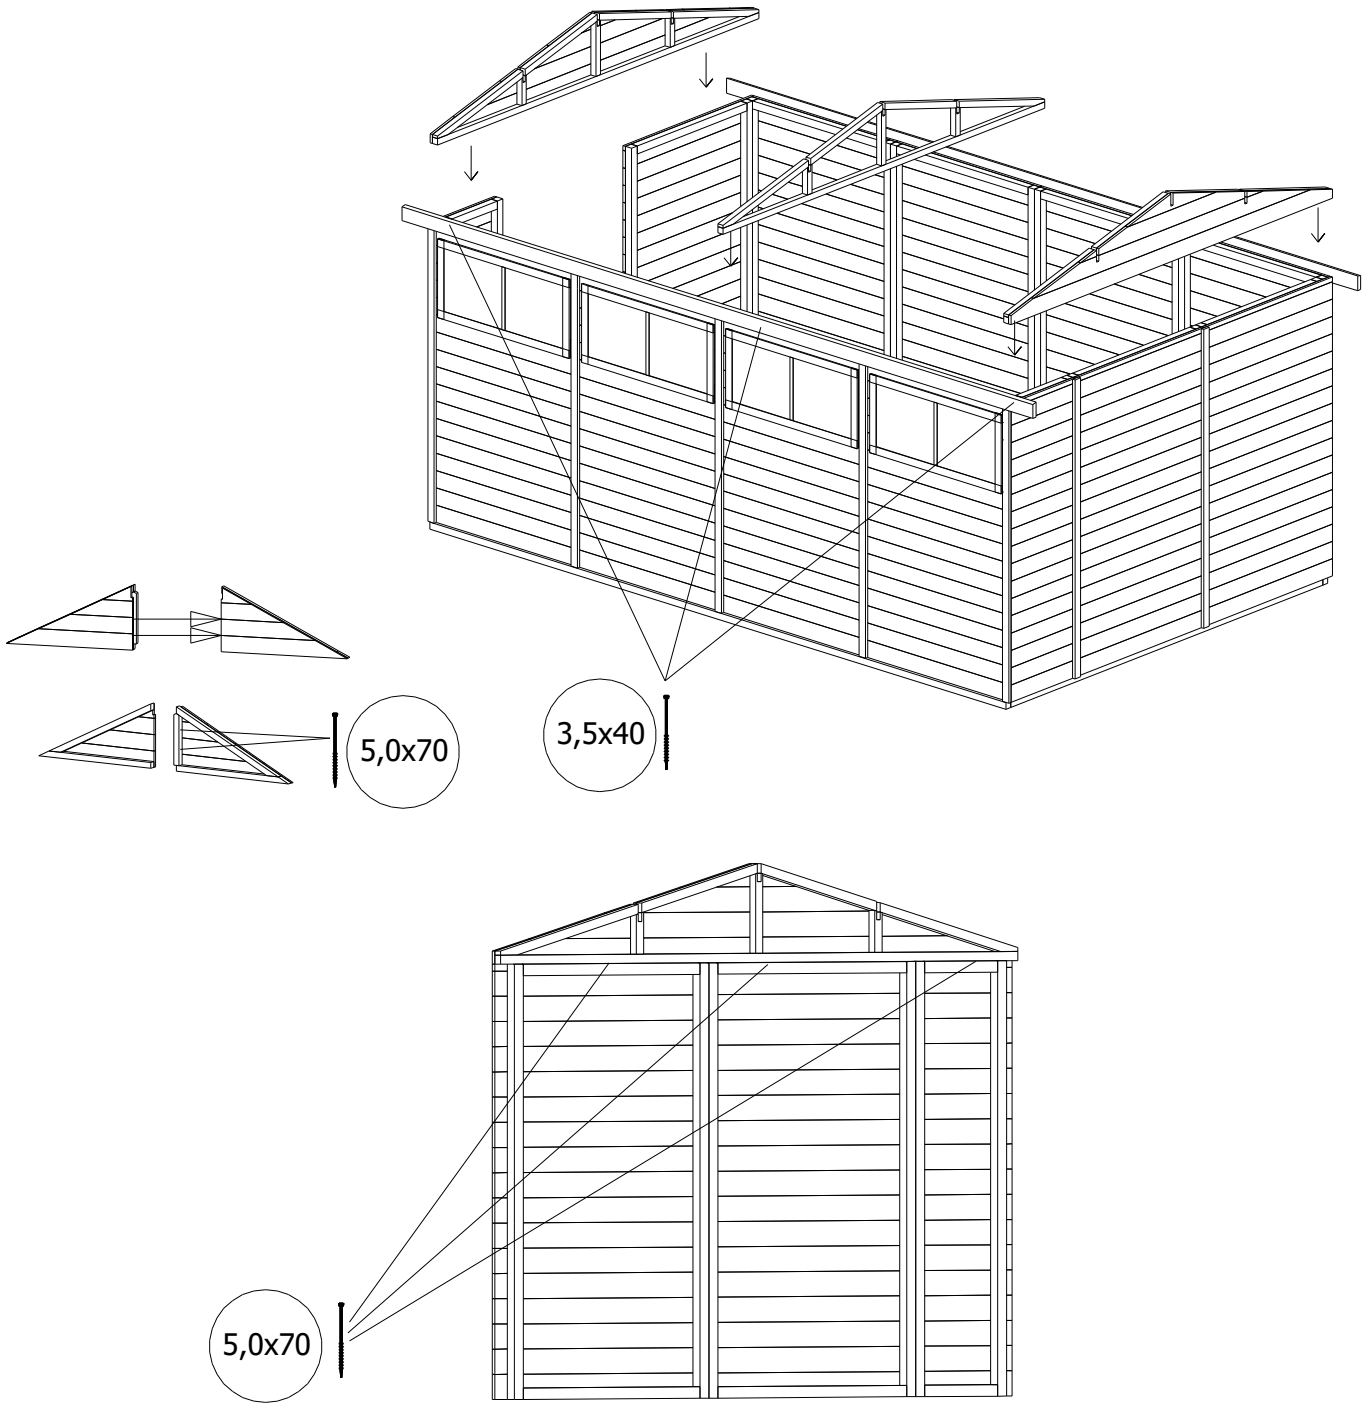

Assembly instructions "Kappa"

Quick-Garden.co.uk

1st step
Base
43x43mm

2nd step Wall panel assembly

3rd step Roof assembly

Roof assembly

Roof assembly

Roof assembly

4th step Door assembly

5th step Wind boards assembly

6th step Cladding assembly

In delivery package will be:

5x70- 126 screw units

5x90- 6 screw units

1.8x40- 350 nail units

3.5x40- 50 screw units

1-Door loop

3.5x50- 64 screw units

3.5x30- 6 screw units