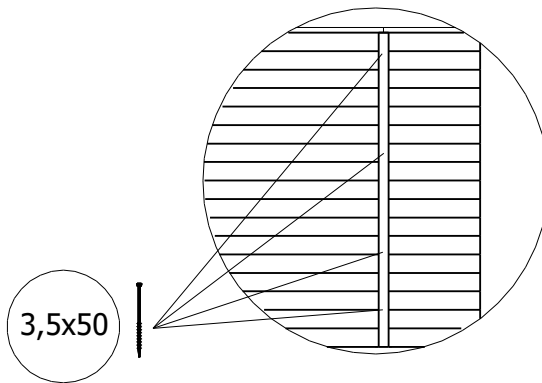

6th step Cladding assembly