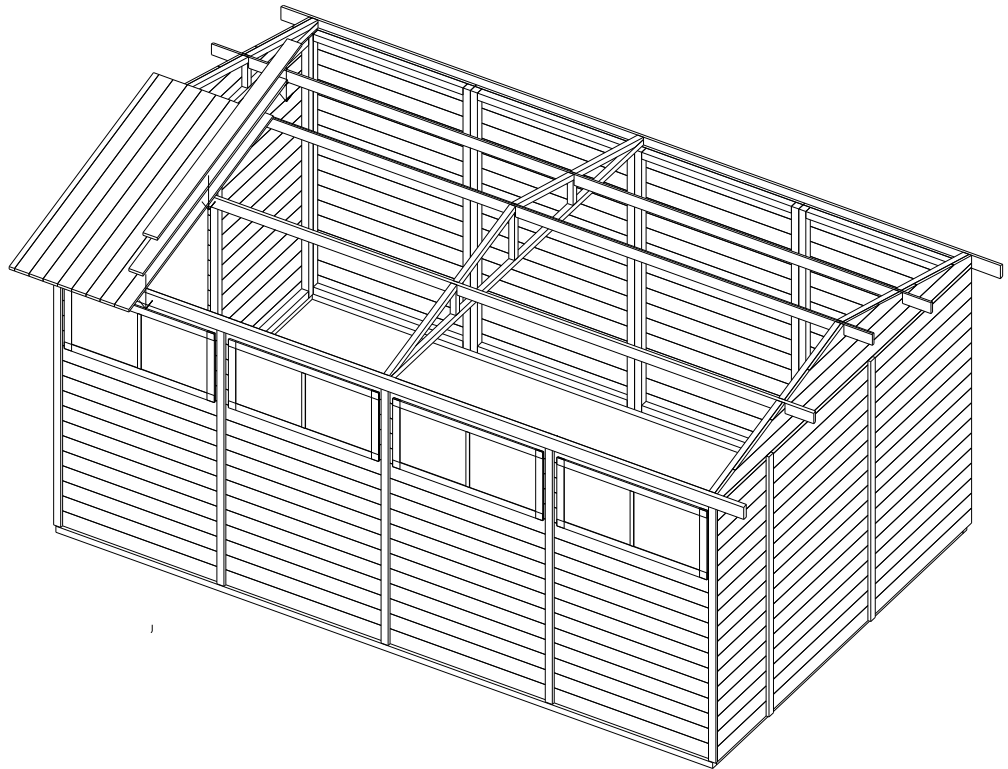

Assembly instructions "Kappa"

Quick-Garden.co.uk

1st step
Base
43x43mm

2nd step Wall panel assembly

3rd step Roof assembly

Roof assembly

Roof assembly

Roof assembly

4th step Door assembly

5th step Wind boards assembly

6th step Cladding assembly

In delivery package will be:

5x70- 126 screw units

5x90- 6 screw units

1.8x40- 350 nail units

3.5x40- 50 screw units

1-Door loop

3.5x50- 64 screw units

3.5x30- 6 screw units