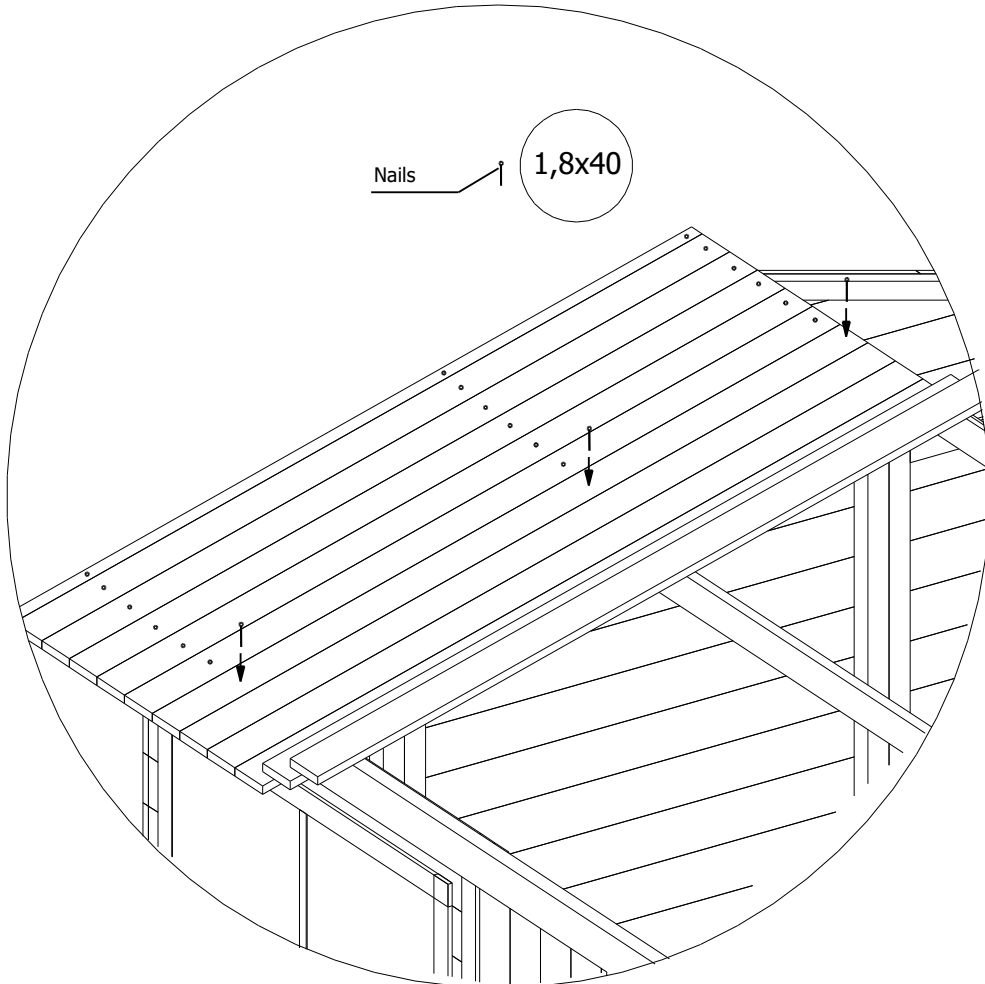

Assembly instructions "Kappa"

Quick-Garden.co.uk

1st step
Base
43x43mm

2nd step Wall panel assembly

3rd step Roof assembly

Roof assembly

Roof assembly

Roof assembly

1-Door loop

3.5x50- 64 screw units

3.5x30- 6 screw units