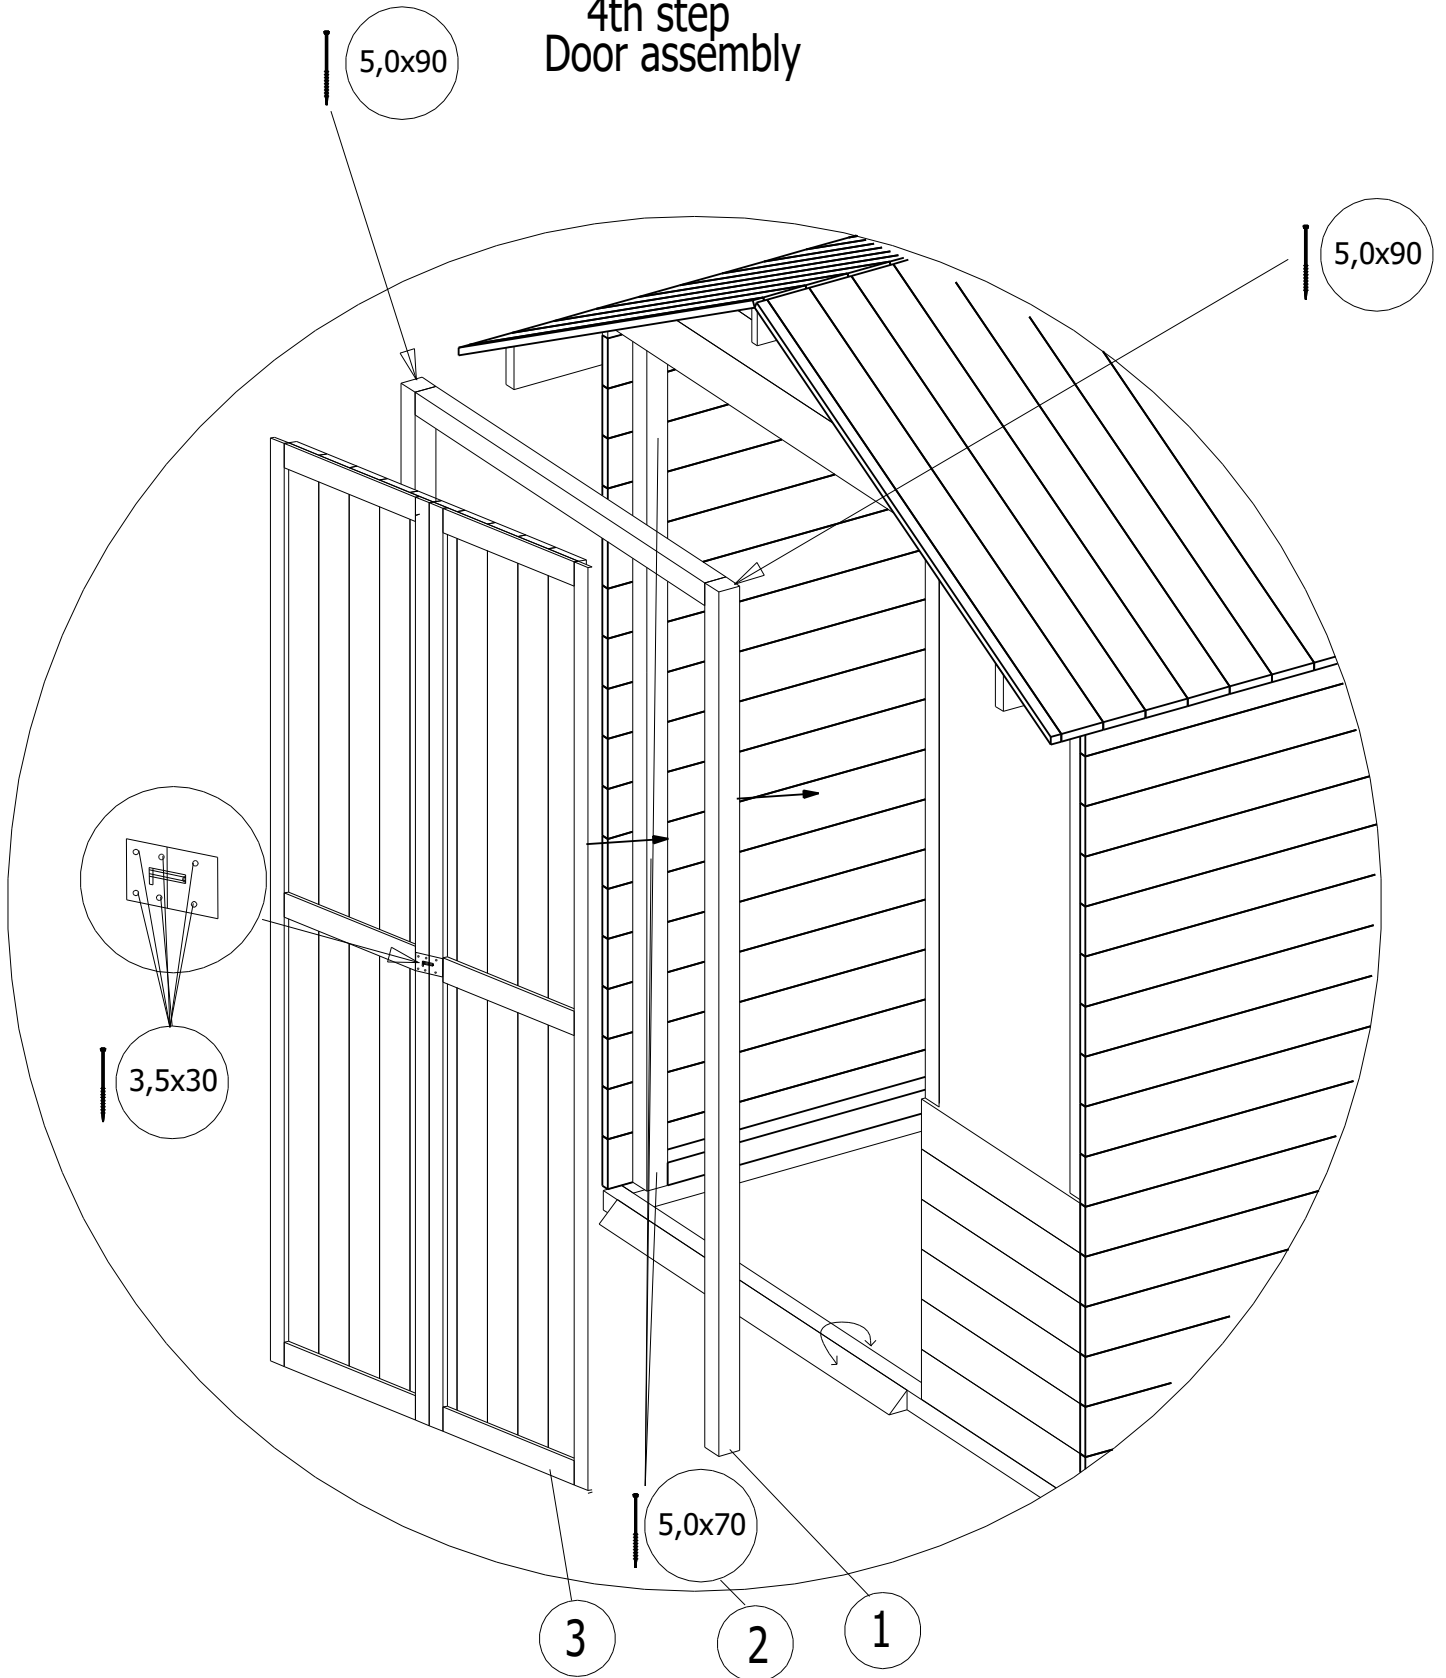

Assembly instructions "Kappa"

Quick-Garden.co.uk

1st step
Base
43x43mm

2nd step Wall panel assembly

3rd step Roof assembly

Roof assembly

Roof assembly

Roof assembly

4th step Door assembly

5th step Wind boards assembly

6th step Cladding assembly

In delivery package will be:

5x70- 126 screw units

5x90- 6 screw units

1.8x40- 350 nail units

3.5x40- 50 screw units

1-Door loop

3.5x50- 64 screw units

3.5x30- 6 screw units