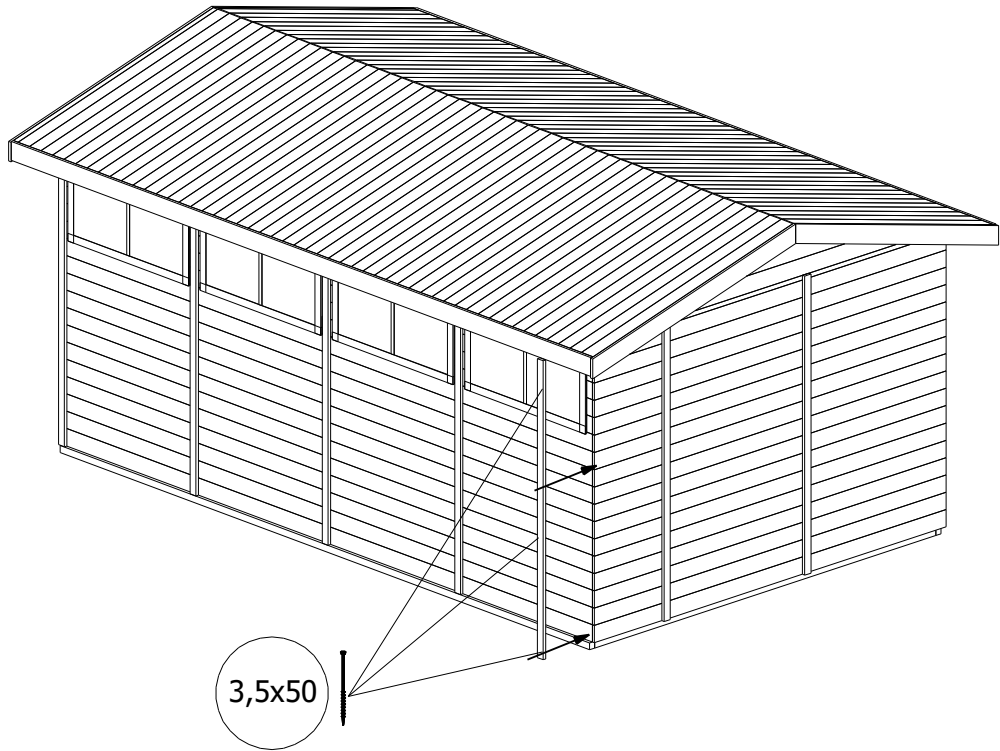

Assembly instructions "Kappa"

Quick-Garden.co.uk

1st step
Base
43x43mm

2nd step Wall panel assembly

3rd step Roof assembly

Roof assembly

Roof assembly

Roof assembly

4th step Door assembly

5th step Wind boards assembly

6th step Cladding assembly

In delivery package will be:

5x70- 126 screw units

5x90- 6 screw units

1.8x40- 350 nail units

3.5x40- 50 screw units

1-Door loop

3.5x50- 64 screw units

3.5x30- 6 screw units