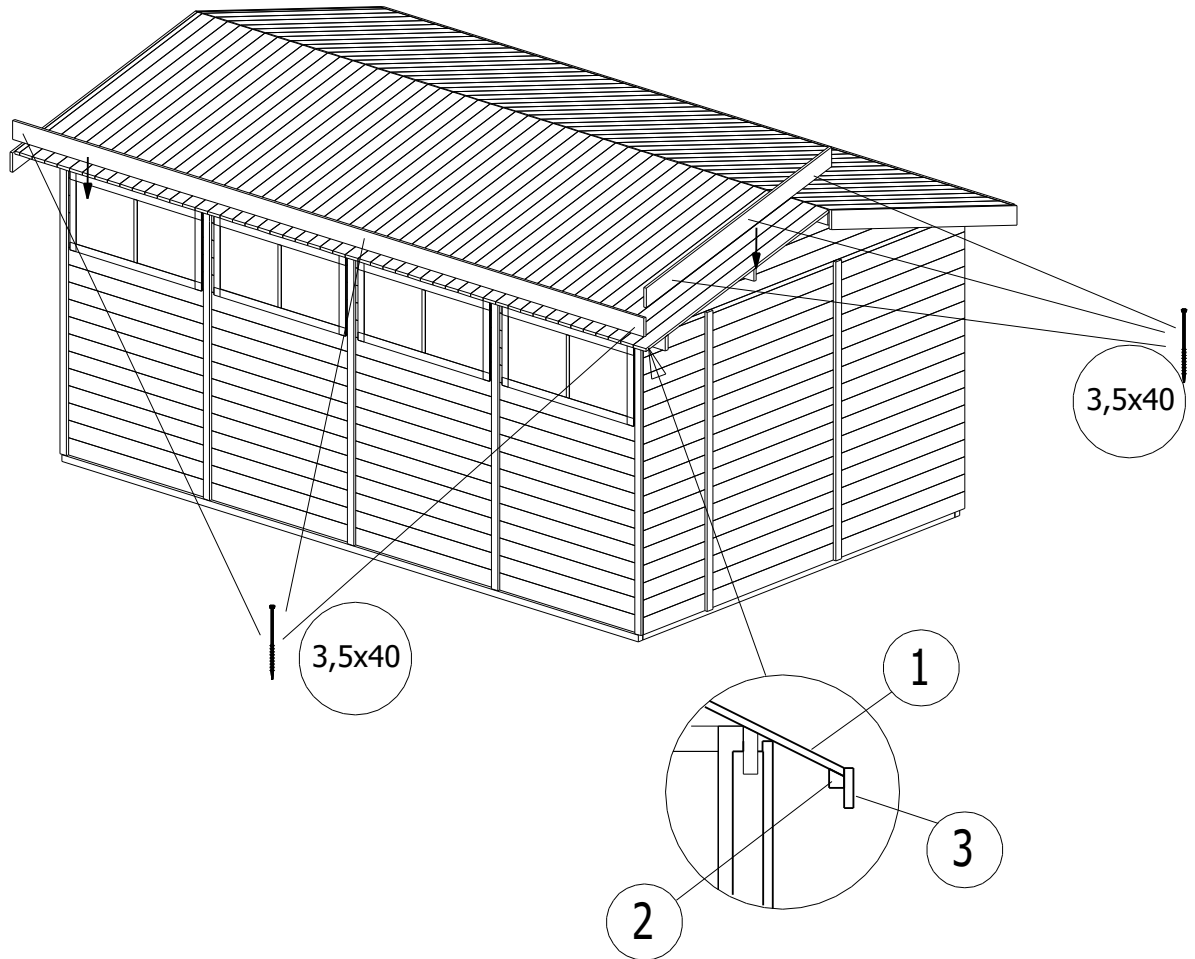

Assembly instructions "Kappa"

Quick-Garden.co.uk

1st step
Base
43x43mm

2nd step Wall panel assembly

3rd step Roof assembly

Roof assembly

Roof assembly

Roof assembly

4th step Door assembly

5th step Wind boards assembly

6th step Cladding assembly

In delivery package will be:

5x70- 126 screw units

5x90- 6 screw units

1.8x40- 350 nail units

3.5x40- 50 screw units

1-Door loop

3.5x50- 64 screw units

3.5x30- 6 screw units