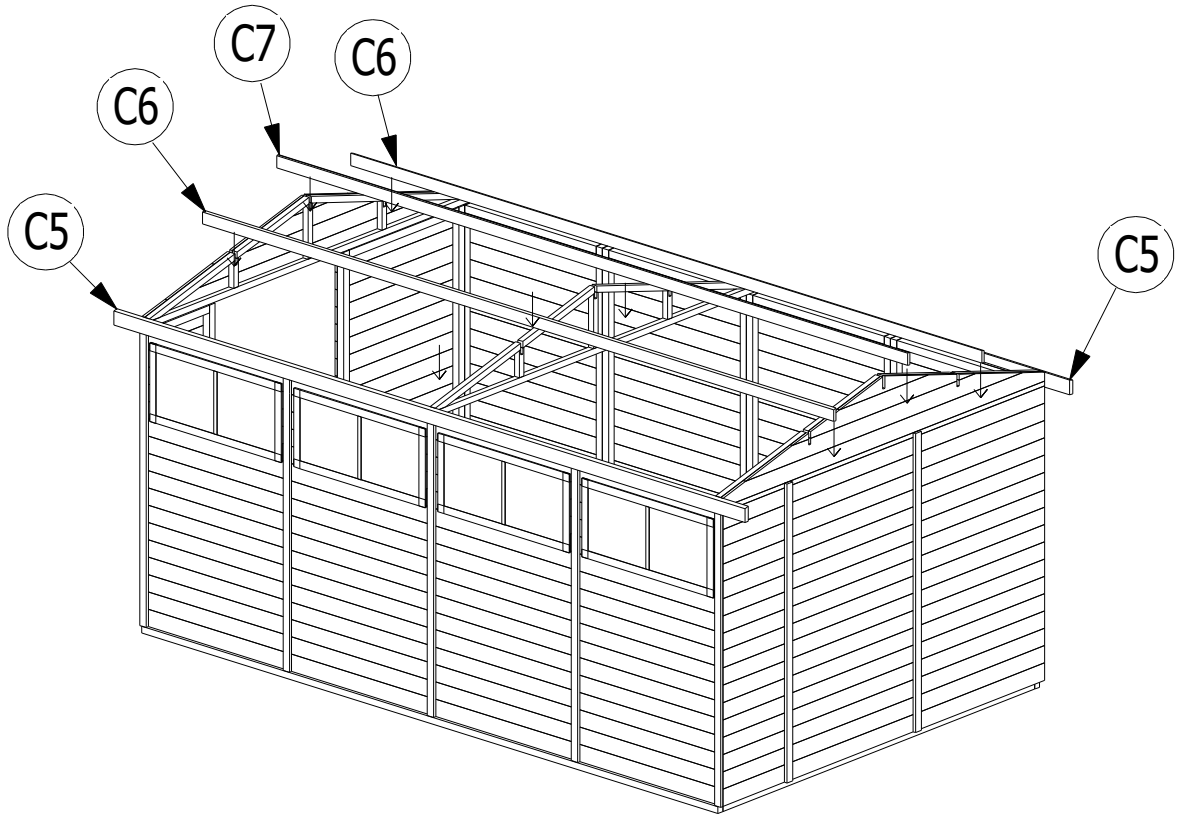

Assembly instructions "Kappa"

Quick-Garden.co.uk

1st step
Base
43x43mm

2nd step Wall panel assembly

3rd step Roof assembly

Roof assembly

Roof assembly

Roof assembly

4th step Door assembly

5th step Wind boards assembly

6th step Cladding assembly

In delivery package will be:

5x70- 126 screw units

5x90- 6 screw units

1.8x40- 350 nail units

3.5x40- 50 screw units

1-Door loop

3.5x50- 64 screw units

3.5x30- 6 screw units