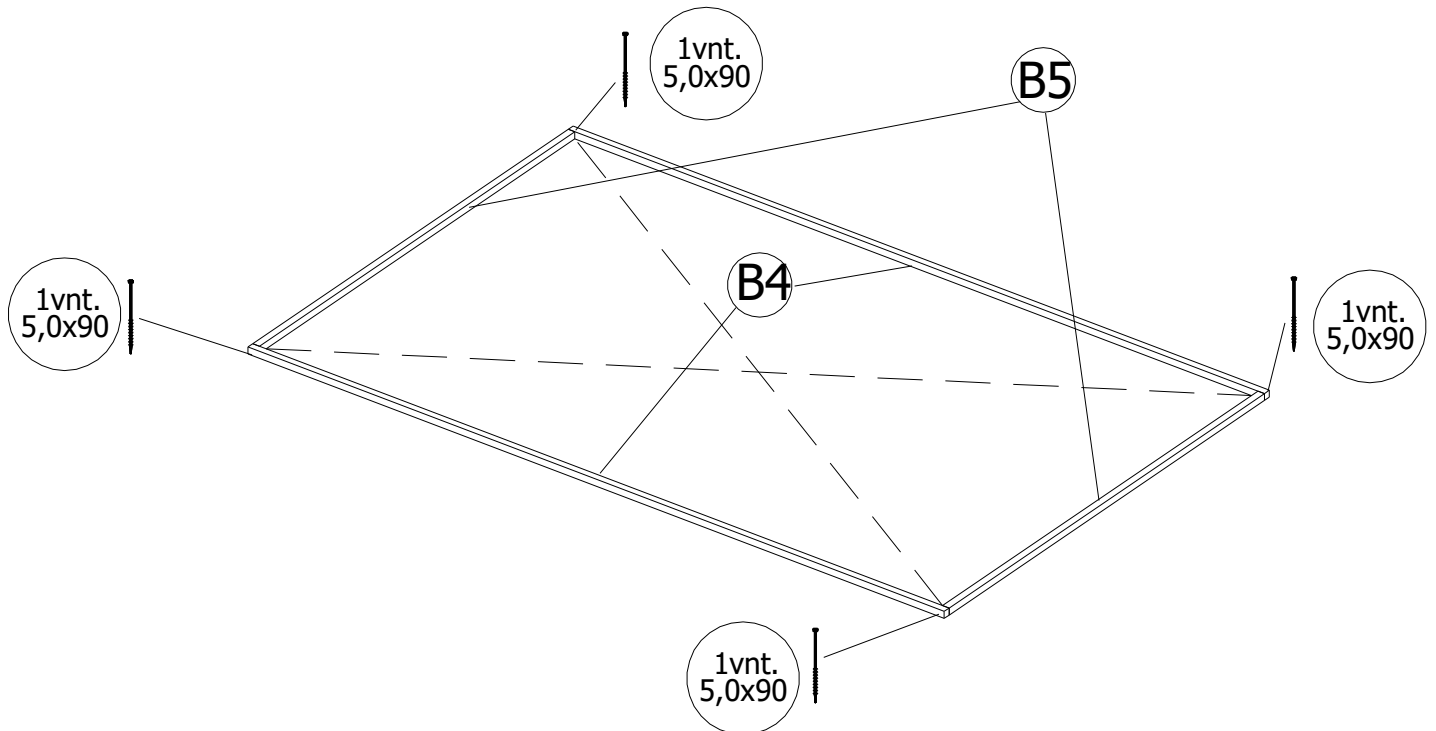

Assembly instructions "Kappa"

Quick-Garden.co.uk

1st step
Base
43x43mm

2nd step Wall panel assembly

3rd step Roof assembly

Roof assembly

Roof assembly

Roof assembly

4th step Door assembly

5th step Wind boards assembly

6th step Cladding assembly

In delivery package will be:

5x70- 126 screw units

5x90- 6 screw units

1.8x40- 350 nail units

3.5x40- 50 screw units

1-Door loop

3.5x50- 64 screw units

3.5x30- 6 screw units