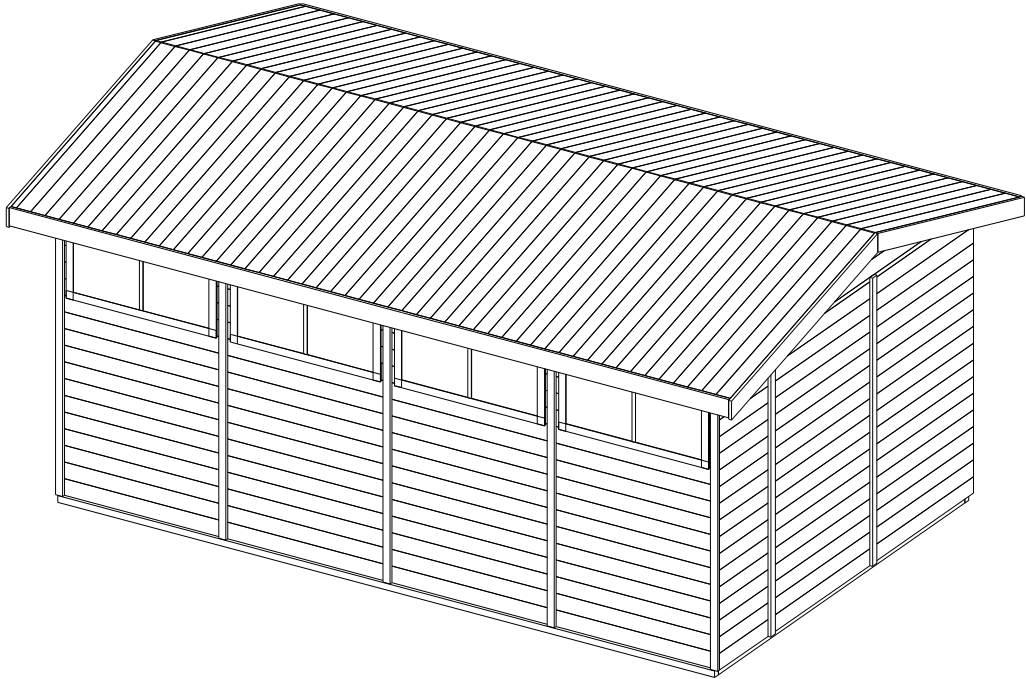

Assembly instructions "Kappa"

Quick-Garden.co.uk

1st step
Base
43x43mm

2nd step Wall panel assembly

3rd step Roof assembly

Roof assembly

Roof assembly

Roof assembly

4th step Door assembly

5th step Wind boards assembly

6th step Cladding assembly

In delivery package will be:

5x70- 126 screw units

5x90- 6 screw units

1.8x40- 350 nail units

3.5x40- 50 screw units

1-Door loop

3.5x50- 64 screw units

3.5x30- 6 screw units