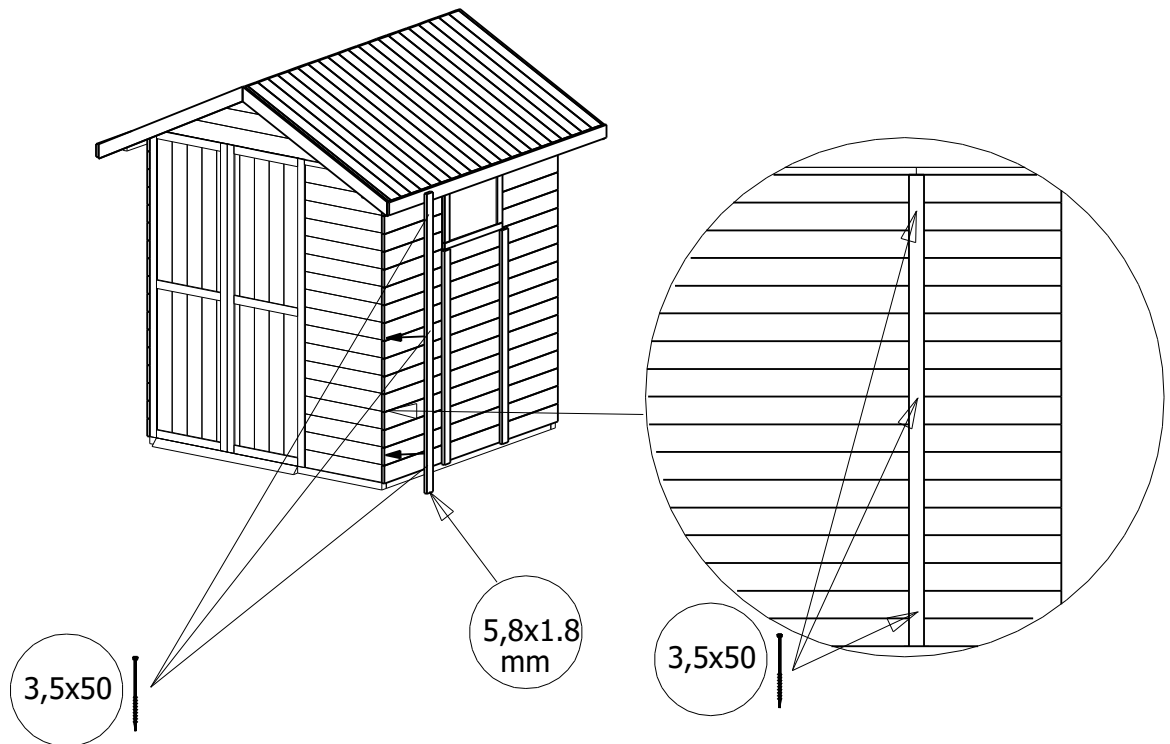

Assembly instructions

"Iota"

Quick-Garden.co.uk

1st step
Base
43x43mm

2nd step Wall panel assembly

3rd step
Roof assembly

3rd step Roof assembly

Roof assembly

Roof assembly

4th step Door assembly

5th step Wind boards assembly

6th step Cladding assembly

In delivery package will be:

5x70- 76 screw units

5x90- 6 screw units

1.8x40- 110 nail units

3.5x40- 45 screw units

1-Door loop

3.5x30- 6 screw units

3.5x50- 50 screw units