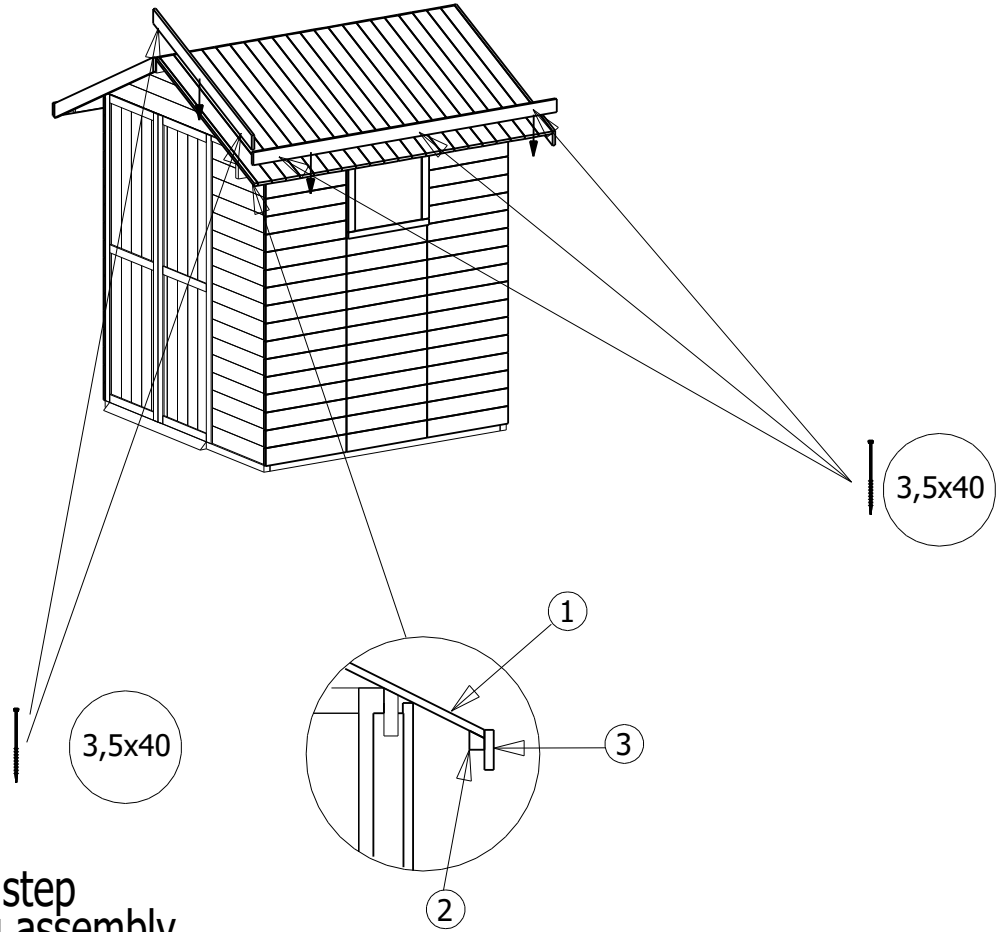

Assembly instructions

"Iota"

Quick-Garden.co.uk

1st step
Base
43x43mm

2nd step Wall panel assembly

3rd step
Roof assembly

3rd step Roof assembly

Roof assembly

Roof assembly

4th step Door assembly

5th step Wind boards assembly

6th step Cladding assembly

In delivery package will be:

5x70- 76 screw units

5x90- 6 screw units

1.8x40- 110 nail units

3.5x40- 45 screw units

1-Door loop

3.5x30- 6 screw units

3.5x50- 50 screw units