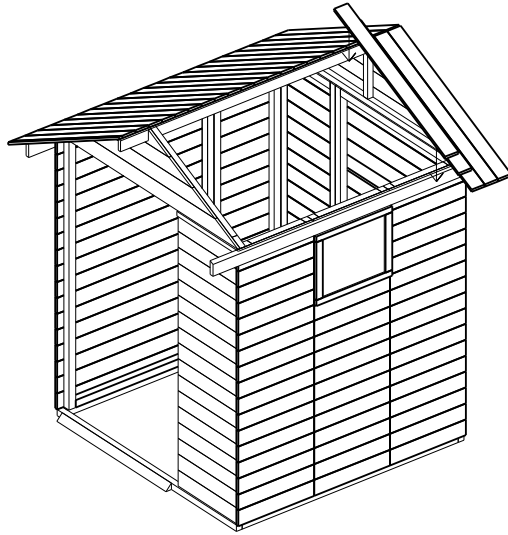

Assembly instructions

"Iota"

Quick-Garden.co.uk

1st step
Base
43x43mm

2nd step Wall panel assembly

3rd step
Roof assembly

3rd step Roof assembly

Roof assembly

Roof assembly

4th step Door assembly

5th step Wind boards assembly

6th step Cladding assembly

In delivery package will be:

5x70- 76 screw units

5x90- 6 screw units

1.8x40- 110 nail units