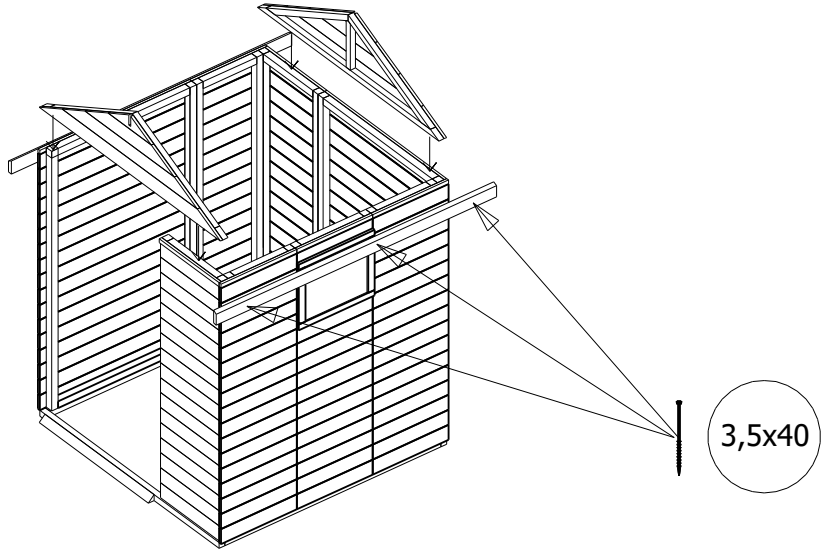

Assembly instructions

"Iota"

Quick-Garden.co.uk

1st step
Base
43x43mm

2nd step Wall panel assembly

3rd step
Roof assembly

3rd step Roof assembly

Roof assembly

Roof assembly

4th step Door assembly

5th step Wind boards assembly

6th step Cladding assembly

In delivery package will be:

5x70- 76 screw units

5x90- 6 screw units

1.8x40- 110 nail units