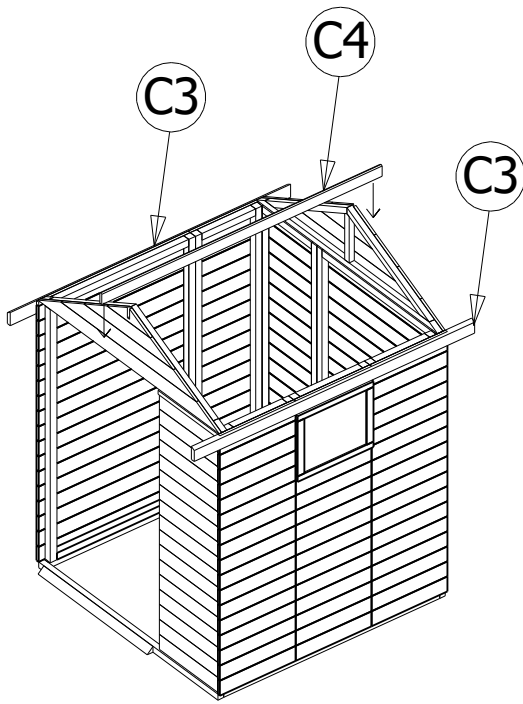

Assembly instructions

"Iota"

Quick-Garden.co.uk

1st step
Base
43x43mm

2nd step Wall panel assembly

3rd step
Roof assembly

3rd step Roof assembly

Roof assembly

Roof assembly

4th step Door assembly

5th step Wind boards assembly

6th step Cladding assembly

In delivery package will be:

5x70- 76 screw units

5x90- 6 screw units

1.8x40- 110 nail units

3.5x40- 45 screw units

1-Door loop

3.5x30- 6 screw units

3.5x50- 50 screw units