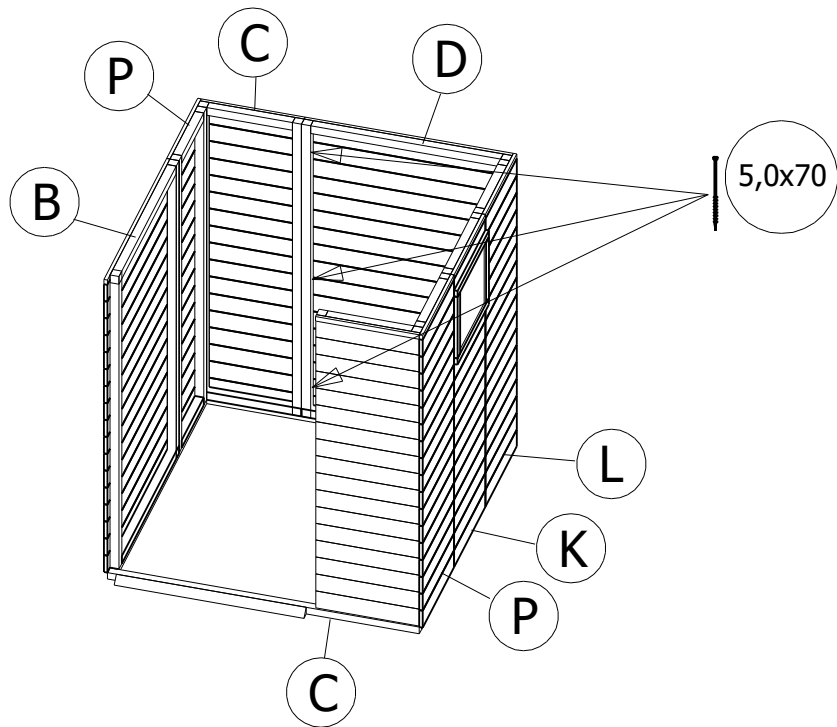

Assembly instructions

"Iota"

Quick-Garden.co.uk

1st step
Base
43x43mm

2nd step Wall panel assembly

3rd step
Roof assembly

3rd step Roof assembly

Roof assembly

Roof assembly

4th step Door assembly

5th step Wind boards assembly

6th step Cladding assembly

In delivery package will be:

5x70- 76 screw units

5x90- 6 screw units

1.8x40- 110 nail units

3.5x40- 45 screw units

1-Door loop

3.5x30- 6 screw units

3.5x50- 50 screw units