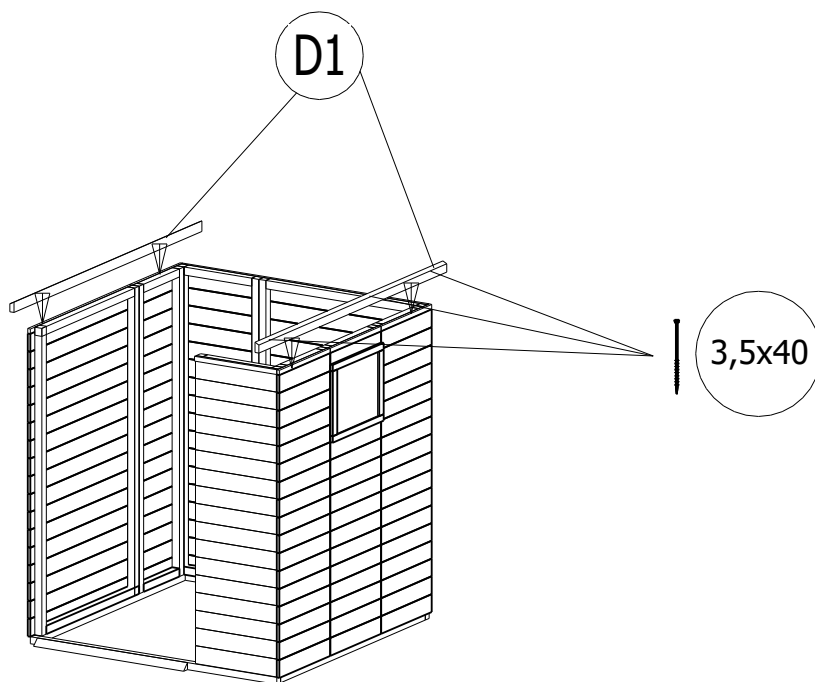

Assembly instructions

"Iota"

Quick-Garden.co.uk

1st step
Base
43x43mm

2nd step Wall panel assembly

3rd step
Roof assembly

3rd step Roof assembly

Roof assembly

Roof assembly

4th step Door assembly

5th step Wind boards assembly

6th step Cladding assembly

In delivery package will be:

5x70- 76 screw units

5x90- 6 screw units

1.8x40- 110 nail units

3.5x40- 45 screw units

1-Door loop

3.5x30- 6 screw units

3.5x50- 50 screw units