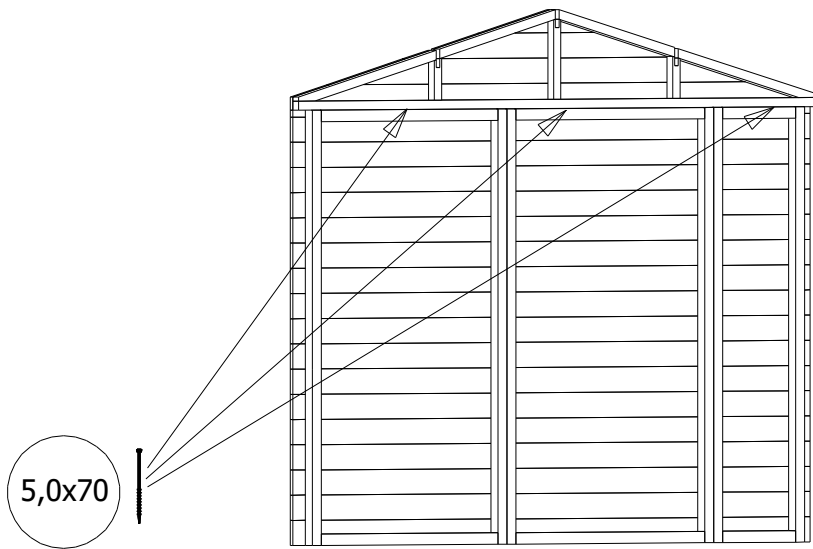

Assembly instructions

"Iota"

Quick-Garden.co.uk

1st step
Base
43x43mm

2nd step Wall panel assembly

3rd step
Roof assembly

3rd step Roof assembly

Roof assembly

Roof assembly

4th step Door assembly

5th step Wind boards assembly

6th step Cladding assembly

In delivery package will be:

5x70- 76 screw units

5x90- 6 screw units

1.8x40- 110 nail units

3.5x40- 45 screw units

1-Door loop

3.5x30- 6 screw units

3.5x50- 50 screw units