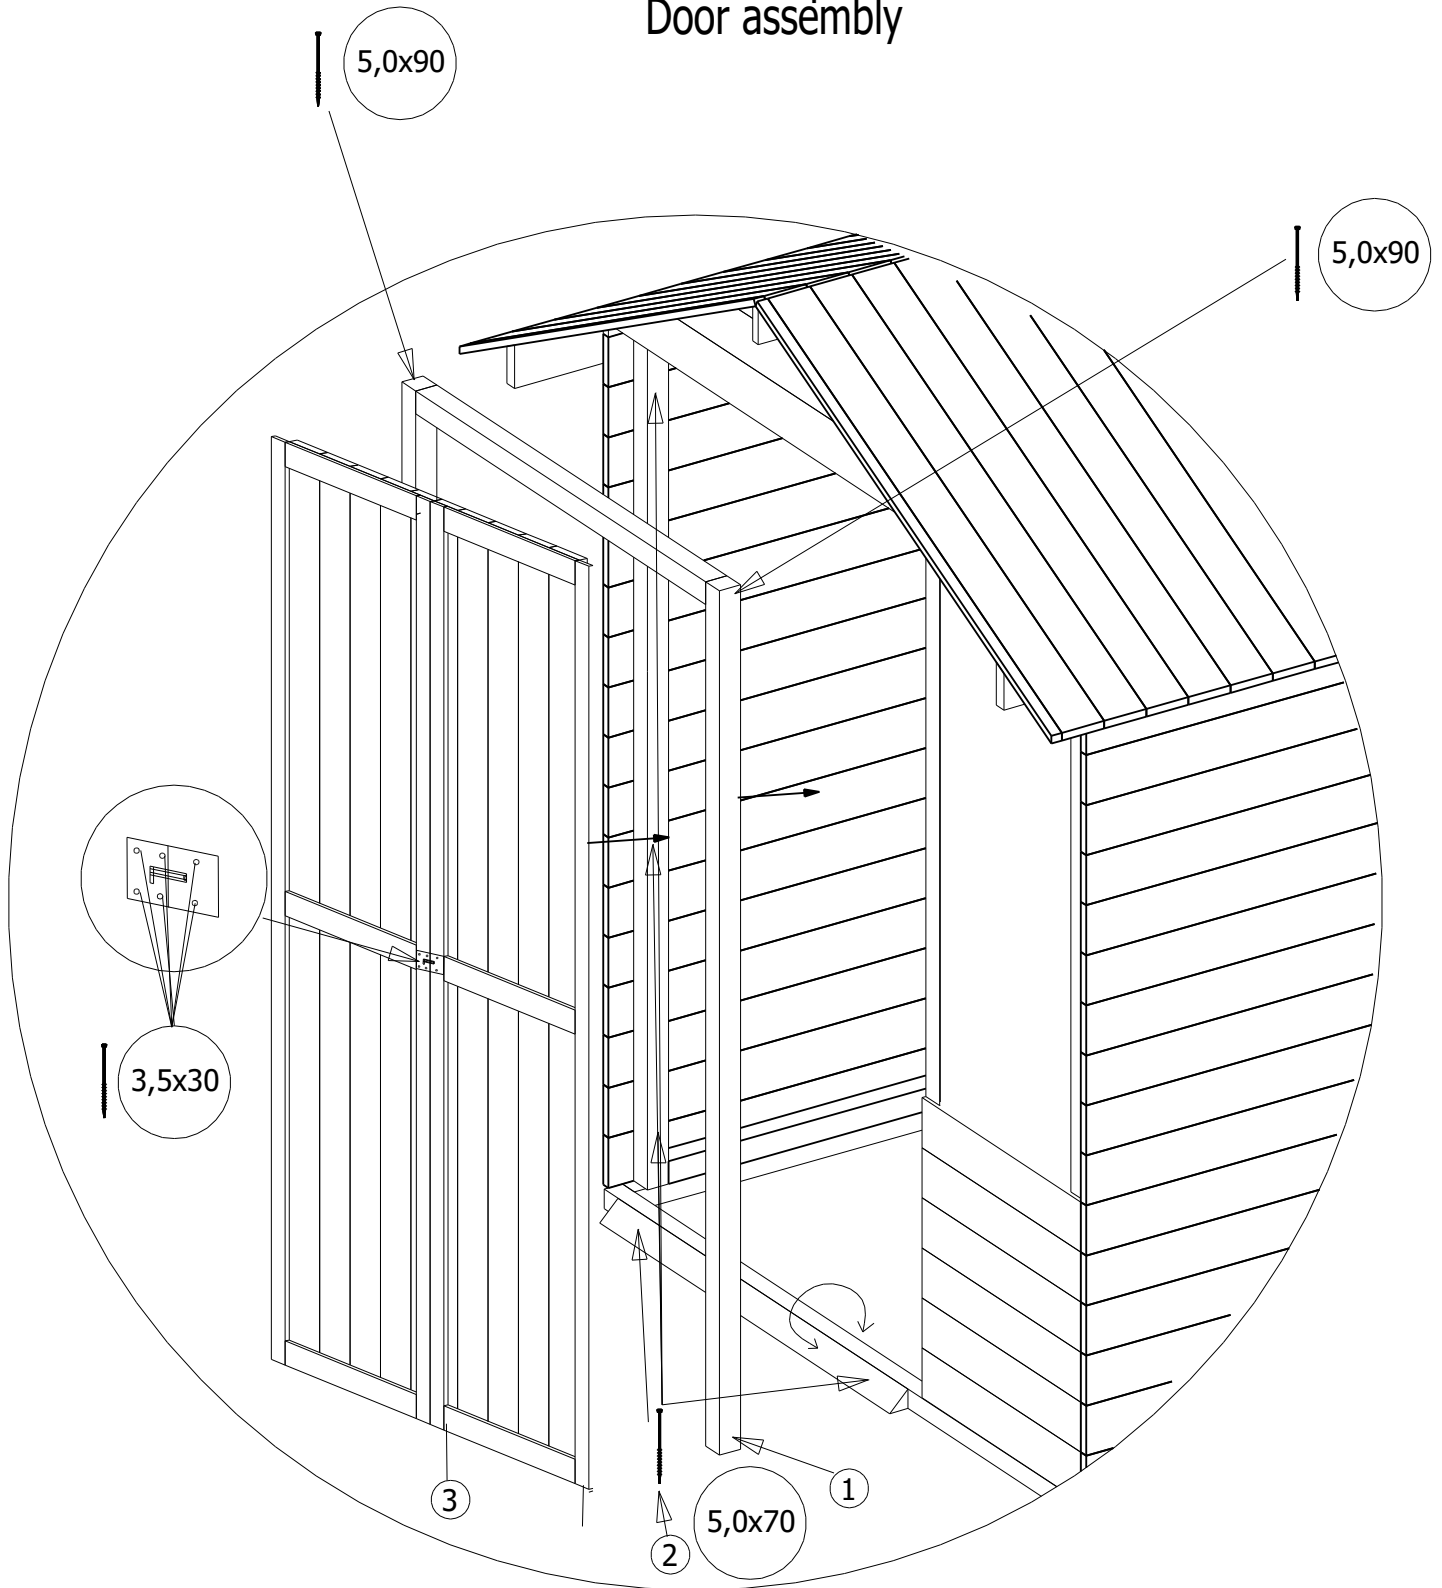

Assembly instructions

"Iota"

Quick-Garden.co.uk

1st step
Base
43x43mm

2nd step Wall panel assembly

3rd step
Roof assembly

3rd step Roof assembly

Roof assembly

Roof assembly

4th step Door assembly

5th step Wind boards assembly

6th step Cladding assembly

In delivery package will be:

5x70- 76 screw units

5x90- 6 screw units

1.8x40- 110 nail units

3.5x40- 45 screw units

1-Door loop

3.5x30- 6 screw units

3.5x50- 50 screw units