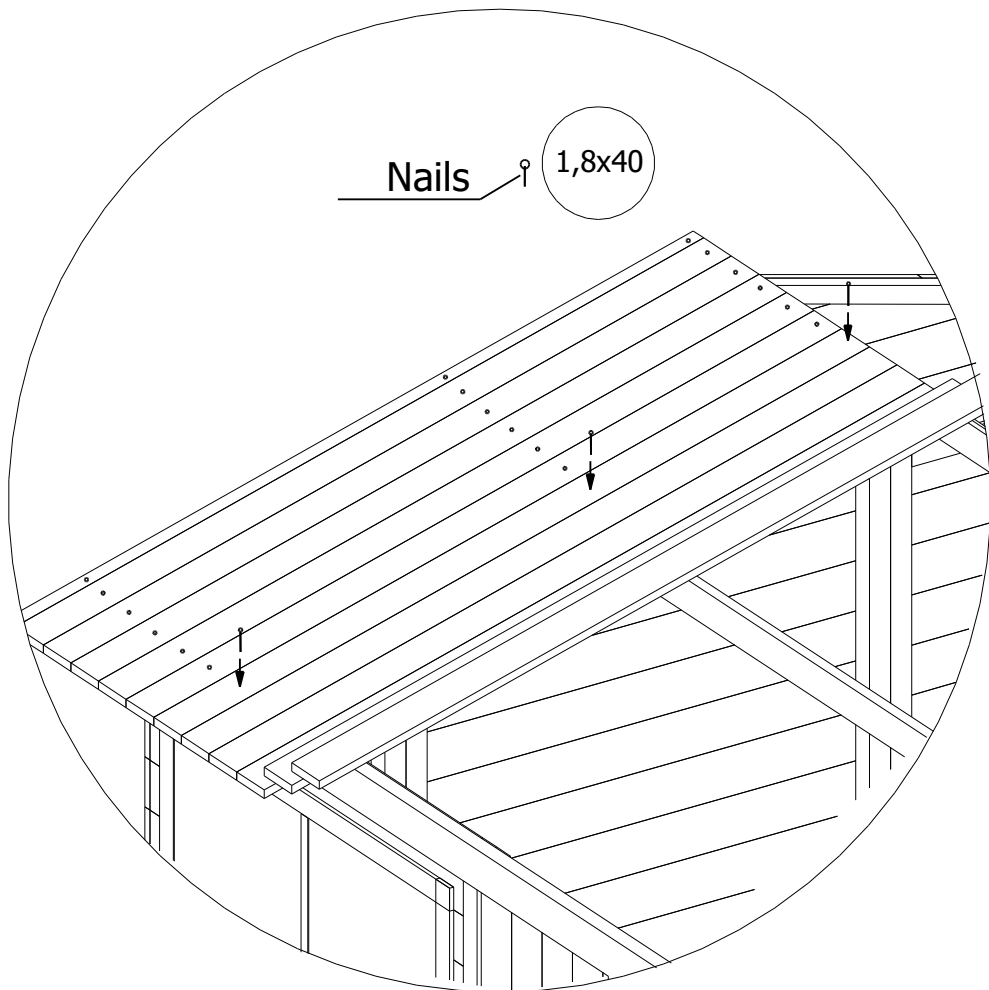

Roof assembly