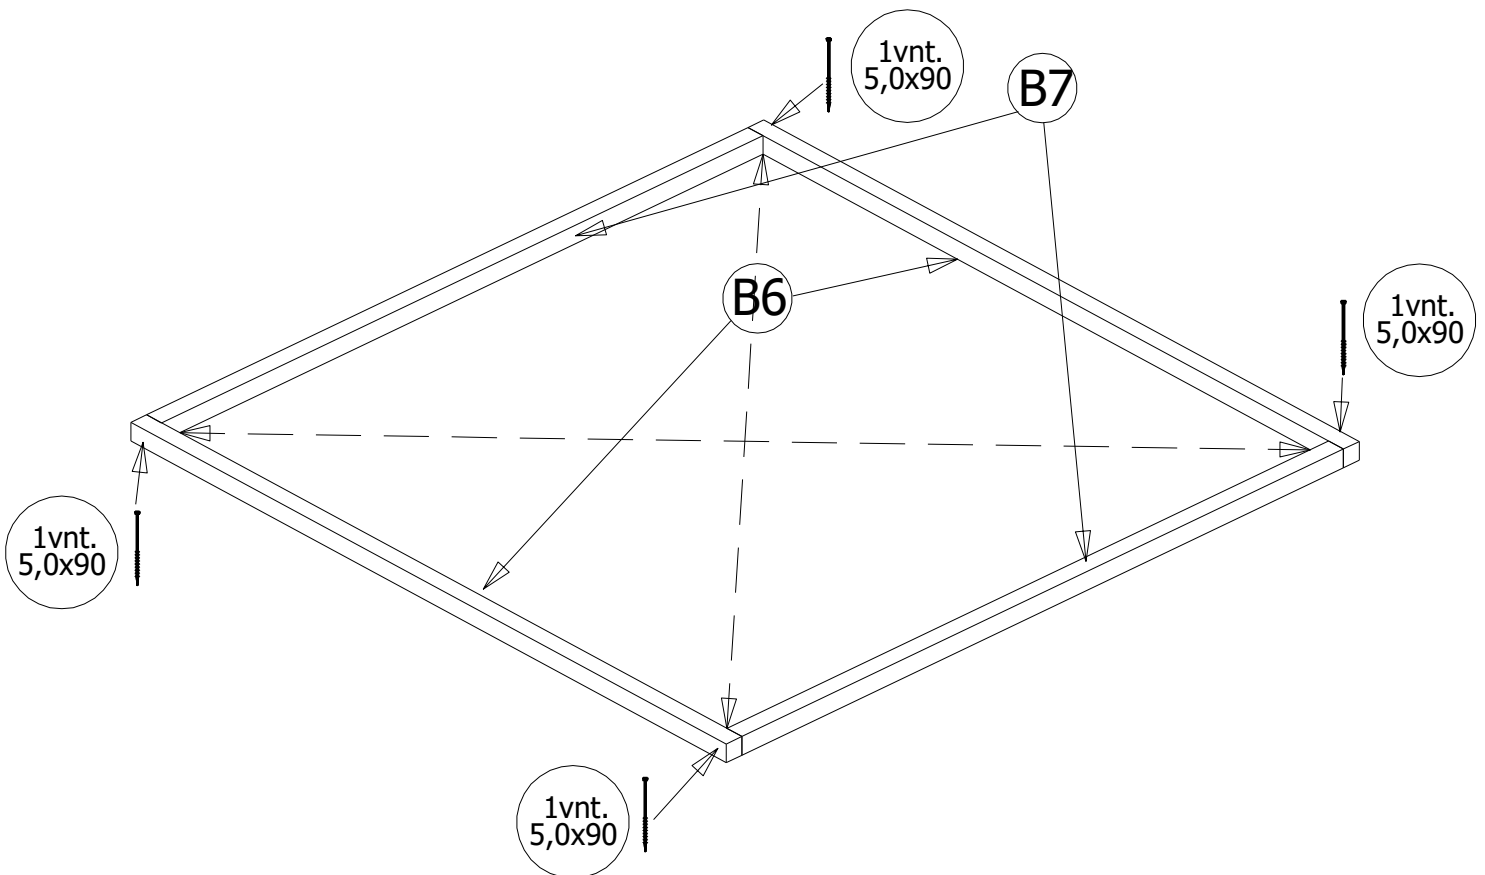

Assembly instructions

"Iota"

Quick-Garden.co.uk

1st step
Base
43x43mm

2nd step Wall panel assembly

3rd step
Roof assembly

3rd step Roof assembly

Roof assembly

3.5x40- 45 screw units

1-Door loop

3.5x30- 6 screw units

3.5x50- 50 screw units