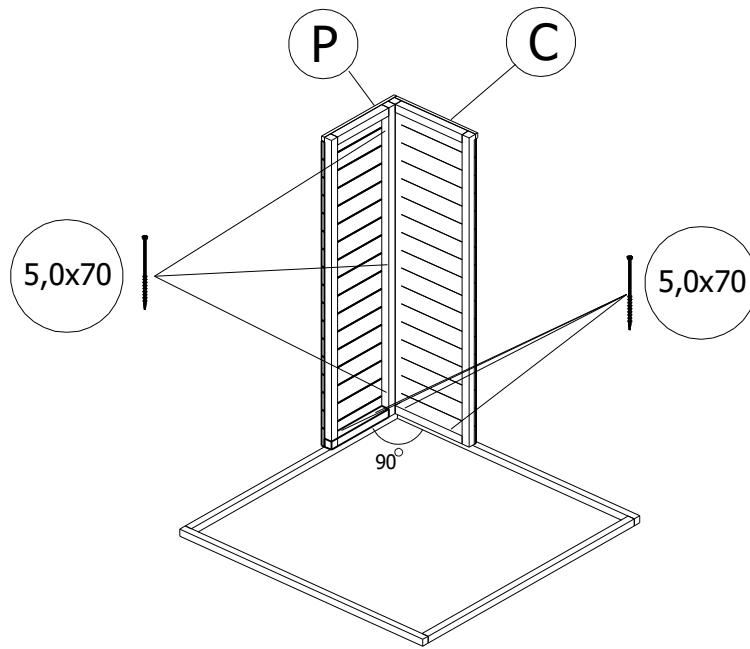

Assembly instructions

"Iota"

Quick-Garden.co.uk

1st step
Base
43x43mm

2nd step Wall panel assembly

3rd step
Roof assembly

3rd step Roof assembly

Roof assembly

3.5x40- 45 screw units

1-Door loop

3.5x30- 6 screw units

3.5x50- 50 screw units